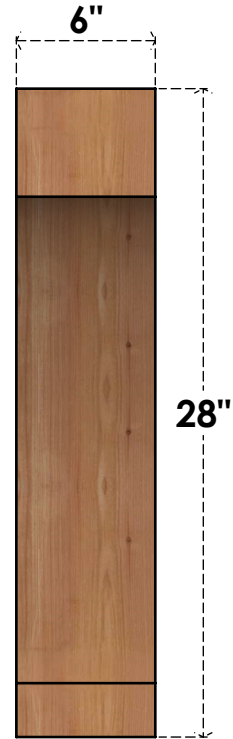

BRC06X24X28IMP00RWR

6"W X 24"D X 28"H IMPERIAL ROUGH SAWN BRACE, WESTERN RED CEDAR

SIDE

FRONT

EKENA MILLWORK
 2300 WEST MAIN ST.
 CLARKSVILLE, TX 75426
 TOLL FREE: 866-607-0453
 WWW.EKENAMILLWORK.COM

NOTES

1. INSTALLATION TO BE COMPLETED IN ACCORDANCE WITH MANUFACTURER'S SPECIFICATIONS.
2. DRAWING MAY NOT BE TO SCALE
3. THIS DRAWING IS INTENDED FOR DESIGN AND PLANNING PURPOSES ONLY.
4. ALL INFORMATION CONTAINED HEREIN WAS CURRENT AT THE TIME OF DEVELOPMENT BUT MUST BE REVIEWED AND APPROVED BY THE PRODUCT MANUFACTURER TO BE CONSIDERED ACCURATE.
5. PRODUCTS ARE NOT KILN DRIED. THIS ITEM IS UNIQUE AND WILL CONTAIN THE NATURAL VARIATIONS THAT THE WOOD SPECIES OFFERS. THIS MAY RESULT IN VARIATIONS UP TO 1/4"