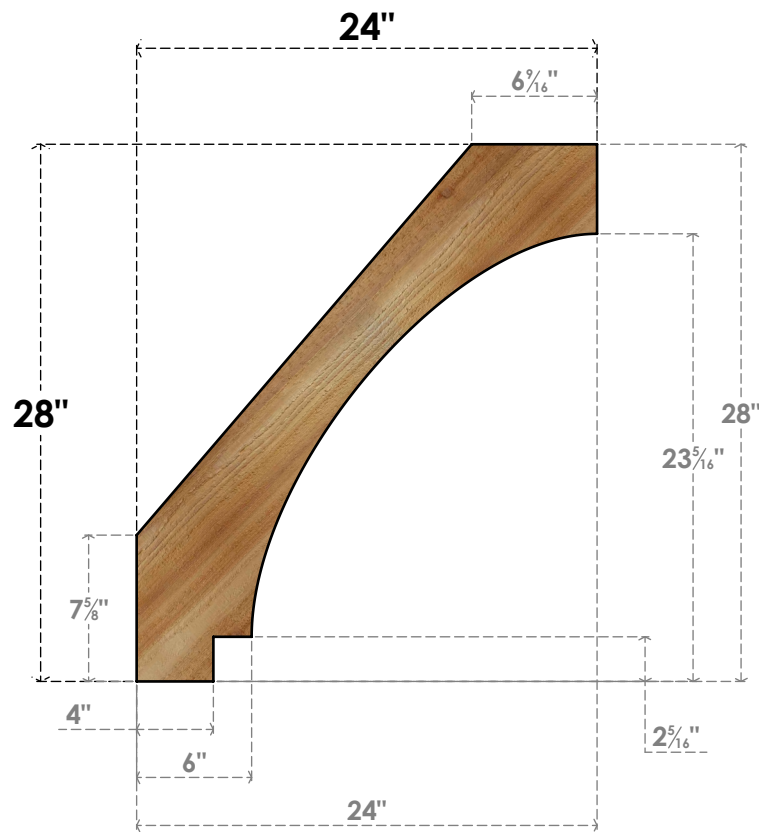

BRC06X24X28IMP00RWR

6"W X 24"D X 28"H IMPERIAL ROUGH SAWN BRACE, WESTERN RED CEDAR

SIDE

FRONT

EKENA MILLWORK
 2300 WEST MAIN ST.
 CLARKSVILLE, TX 75426
 TOLL FREE: 866-607-0453
 WWW.EKENAMILLWORK.COM

NOTES