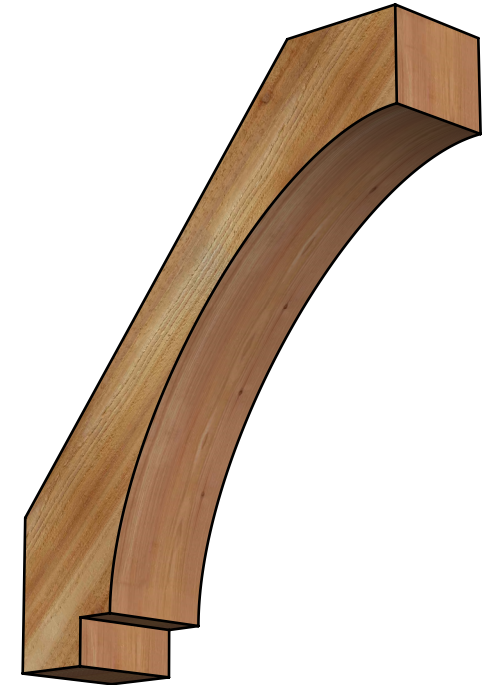

BRC06X24X28IMP00RWR

6"W X 24"D X 28"H IMPERIAL ROUGH SAWN BRACE, WESTERN RED CEDAR

SIDE

FRONT

EKENA MILLWORK
 2300 WEST MAIN ST.
 CLARKSVILLE, TX 75426
 TOLL FREE: 866-607-0453
 WWW.EKENAMILLWORK.COM

NOTES