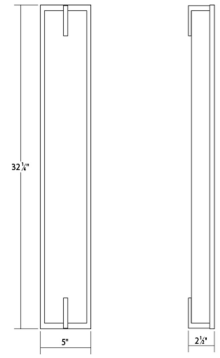

Project:

Spec Sheet

Dimensions

Height:	32"
Width:	5"
Extends:	2.75"
Minimum Extension:	2.75"
Maximum Extension:	2.75"
Size:	32"
Canopy/Backplate/Base Width:	5
Canopy/Backplate/Base Depth:	0.5
Canopy/Backplate/Base Height:	32

Electrical Specs

Bulb(s) Included?:	Yes
Bulb 1 Type:	Integral LED
Bulb Quantity:	1
Input Voltage:	120VAC
Wattage:	16
Initial Lumens:	1590
Delivered Lumens:	950
Color Temperature:	3000K
CRI:	90
Power Supply Type:	Driver
Power Supply Quantity:	1
Power Supply Location:	Outlet Box
Dimming Type:	TRIAC/ELV
Bulb Max Wattage:	16

Installation

Installation:	Licensed electrician required
Installation Orientation:	Any Orientation

Shipping

Carton 1 L x W x H:	36" X 10" X 8"
Carton 1 Gross Weight:	11 LBS

Shade

Shade 1 Material:	White Etched Glass
-------------------	--------------------