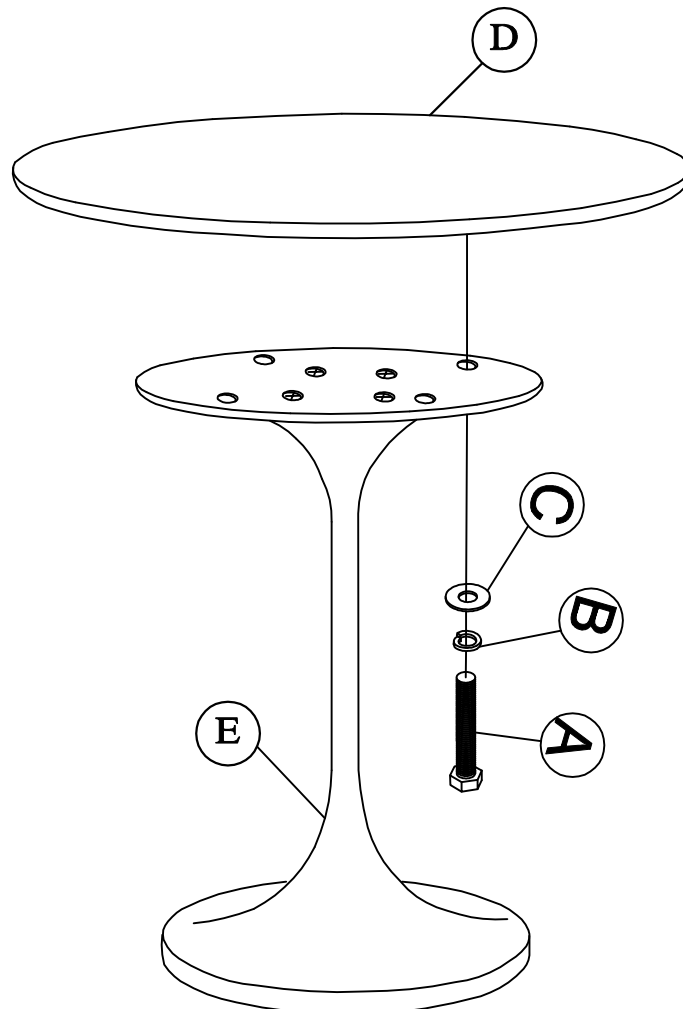

Assembly Instructions

PACKAGED

- (A) 4-Bolt $\text{Ø}5/16'' \times 1-1/4''\text{L}$
- (B) 4-Lock Washer $\text{Ø}5/16''$
- (C) 4-Flat Washer $\text{Ø}5/16'' \times 19\text{mm}$

Read all instructions before starting assembly.

- (D) 1- Table Top
- (E) 1- Bottom Base

(* Caution: DO NOT OVERTIGHTEN

In any correspondence regarding this product, please include the complete Butler identification number located on the underside of the product.