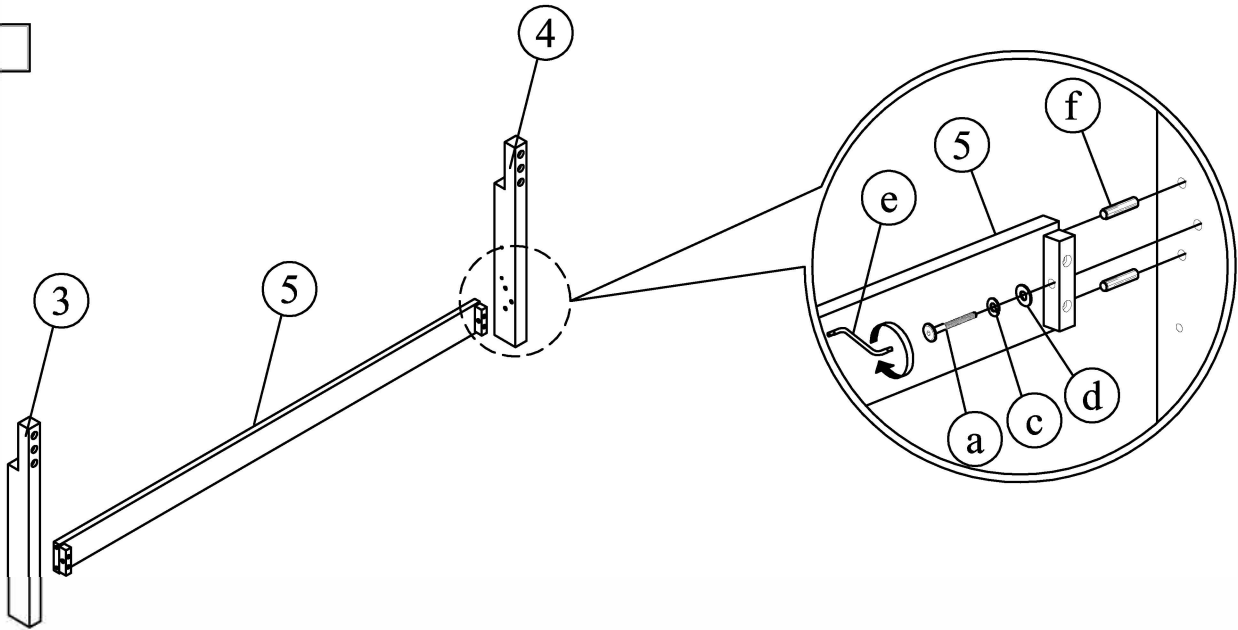

## Assembly Instructions

**A . Components :**

- |                    |     |
|--------------------|-----|
| 1. Headboard Panel | 1 x |
| 2. Footboard Panel | 1 x |
| 3. HB Right Leg    | 1 x |
| 4. HB Left Leg     | 1 x |
| 5. Stretcher       | 1 x |
| 6. Bed Rail        | 2 x |
| 7. Slat            | 4 x |
| 8. Slat Support    | 4 x |

**B . Hardware :**

- |    |                    |     |
|----|--------------------|-----|
| a. | Allen Bolt Ø6x35mm | 2 x |
| b. | Allen Bolt Ø6x50mm | 6 x |
| c. | Lock Washer        | 8 x |
| d. | Flat Washer        | 8 x |
| e. | Allen Key          | 1 x |
| f. | Dowel              | 4 x |
| g. | Screw              | 8 x |
| h. | Stud Bolt          | 8 x |
| i. | Square Washer      | 8 x |
| j. | Hex Nut            | 8 x |
| k. | Wrench             | 1 x |

**B . Tool Required :**

- Screw Driver = (not included)

**STEP 1**

**STEP 2**

QUEEN HEADBOARD  
QUEEN FOOTBOARD  
QUEEN RAILS

STEP 3

STEP 4