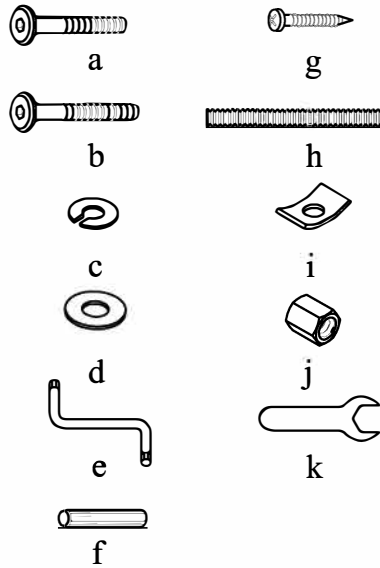

**QUEEN HEADBOARD  
QUEEN FOOTBOARD  
QUEEN RAILS**

## Assembly Instructions

**A . Components :**

- |                    |     |
|--------------------|-----|
| 1. Headboard Panel | 1 x |
| 2. Footboard Panel | 1 x |
| 3. HB Right Leg    | 1 x |
| 4. HB Left Leg     | 1 x |
| 5. Stretcher       | 1 x |
| 6. Bed Rail        | 2 x |
| 7. Slat            | 4 x |
| 8. Slat Support    | 4 x |

**B . Hardware :**

- |    |                    |     |
|----|--------------------|-----|
| a. | Allen Bolt Ø6x35mm | 2 x |
| b. | Allen Bolt Ø6x50mm | 6 x |
| c. | Lock Washer        | 8 x |
| d. | Flat Washer        | 8 x |
| e. | Allen Key          | 1 x |
| f. | Dowel              | 4 x |
| g. | Screw              | 8 x |
| h. | Stud Bolt          | 8 x |
| i. | Square Washer      | 8 x |
| j. | Hex Nut            | 8 x |
| k. | Wrench             | 1 x |

**B . Tool Required :**

- Screw Driver = (not included)

**STEP 1**

**STEP 2**

QUEEN HEADBOARD  
QUEEN FOOTBOARD  
QUEEN RAILS

STEP 3

STEP 4