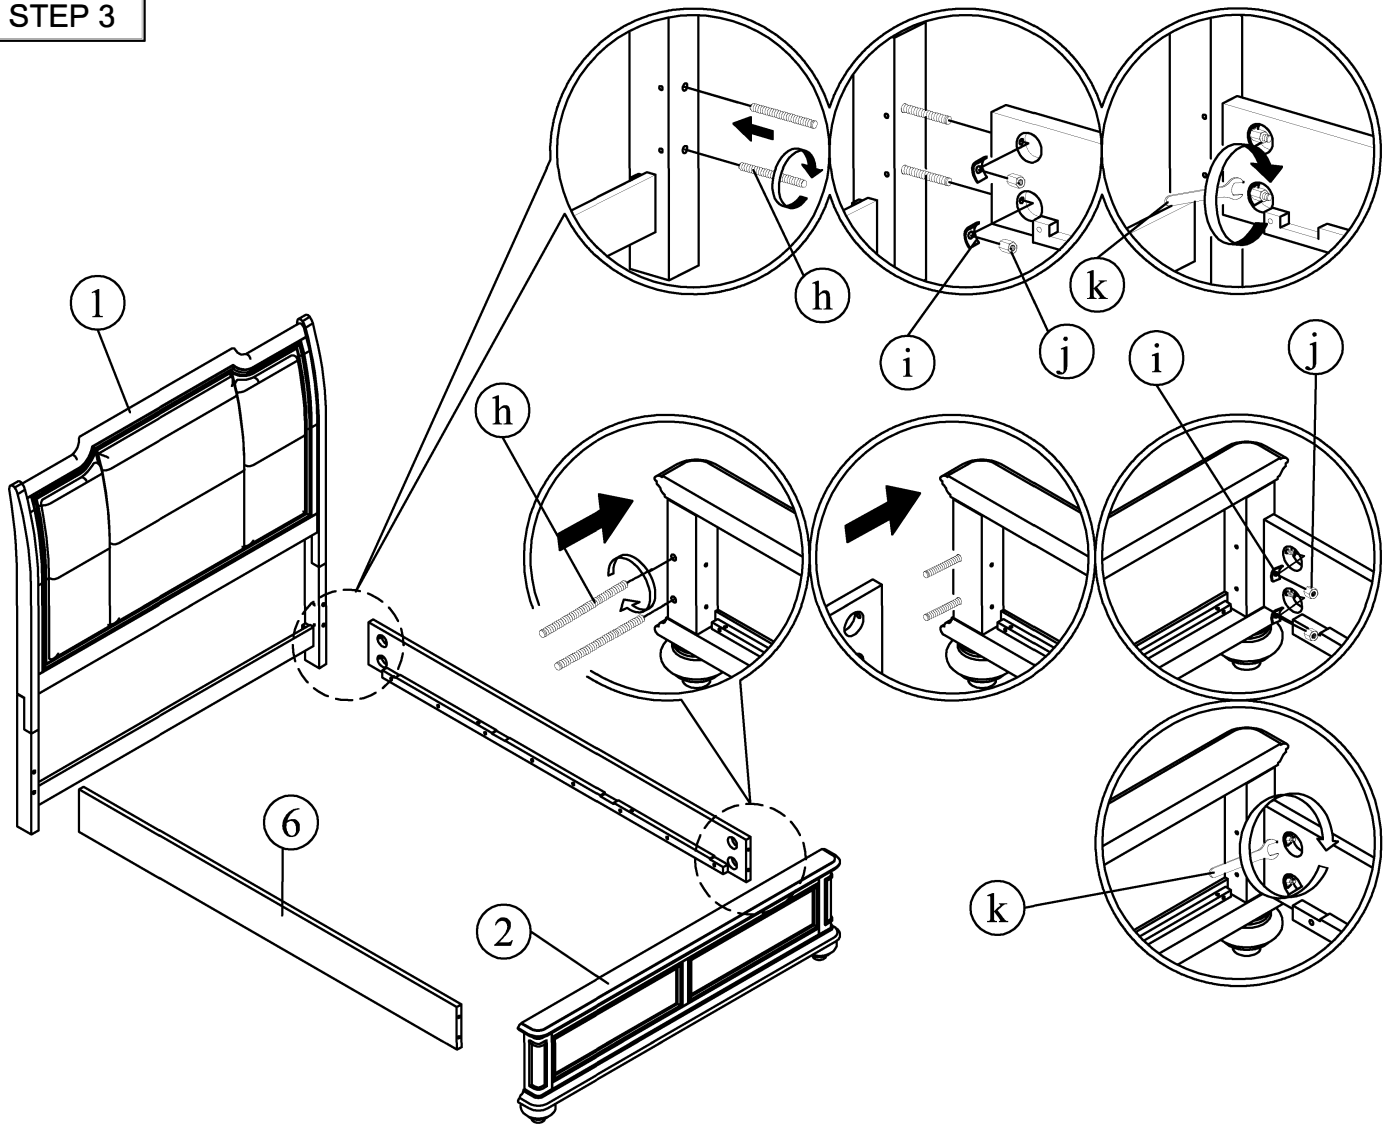

## Assembly Instructions

**A . Components :**

- |                    |     |
|--------------------|-----|
| 1. Headboard Panel | 1 x |
| 2. Footboard Panel | 1 x |
| 3. HB Right Leg    | 1 x |
| 4. HB Left Leg     | 1 x |
| 5. Stretcher       | 1 x |
| 6. Bed Rail        | 2 x |
| 7. Slat            | 4 x |
| 8. Slat Support    | 4 x |

**B . Hardware :**

- |    |                    |     |
|----|--------------------|-----|
| a. | Allen Bolt Ø6x35mm | 2 x |
| b. | Allen Bolt Ø6x50mm | 6 x |
| c. | Lock Washer        | 8 x |
| d. | Flat Washer        | 8 x |
| e. | Allen Key          | 1 x |
| f. | Dowel              | 4 x |
| g. | Screw              | 8 x |
| h. | Stud Bolt          | 8 x |
| i. | Square Washer      | 8 x |
| j. | Hex Nut            | 8 x |
| k. | Wrench             | 1 x |

**B . Tool Required :**

- Screw Driver = (not included)

**STEP 1**

**STEP 2**

QUEEN HEADBOARD  
QUEEN FOOTBOARD  
QUEEN RAILS

STEP 3

STEP 4