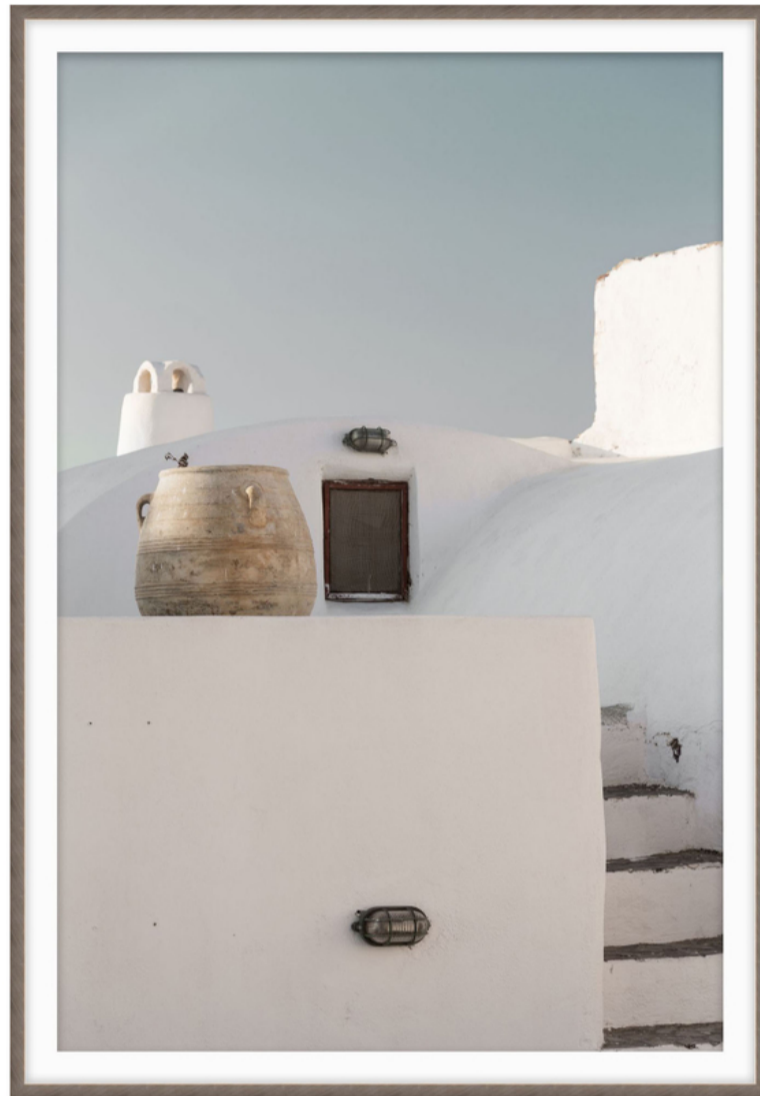

THEODORE ALEXANDER

Moments Collected 1

D2201S44026-3552

Moments Collected features an image of a secluded Mediterranean rooftop terrace high above the sea. The photograph's minimalist composition offers a study in form, perspective, and emphasis. A large, ceramic decorative pot, a shuttered window, and a chimney provide emphasis that adds a subtle touch of visual interest to the scene. The perspective offers a multi-tiered view that lifts the sight toward the sky. Smooth clean lines and curvilinear structures give the composition a strong sense of form.

Offering an intimate glimpse of coastal life, Moments Collected displays personal artifacts against a backdrop of blue and white. An original addition to the exclusive ART by TA Collection.

► Frame Width: 0.625 in

W 21 x D 2¾ x H 31 inches

Material(s): Paper

Collection: Art by TA

Style: Modern / Formal Modern

Type: Décor / Wall Art