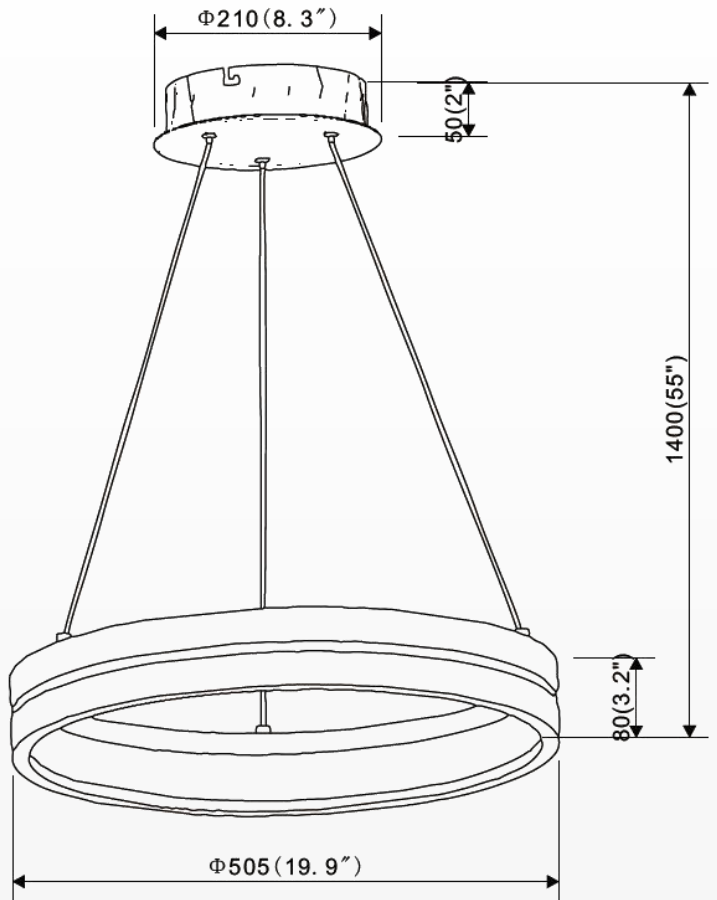

## SPECIFICATION

- Dimension: 19.9"×55"
- Wattage: 33W
- Voltage: 120V
- Temp: 3000K
- Lumens: 961LM
- Dimmable: ELV , DIMMING 5%-100%
- CRI: > 80
- Material : Iron+Aluminum+Acrylic
- Lifespan : 50000hs
- Warranty: 3 years
- Operation temperature : -20°C-40°C