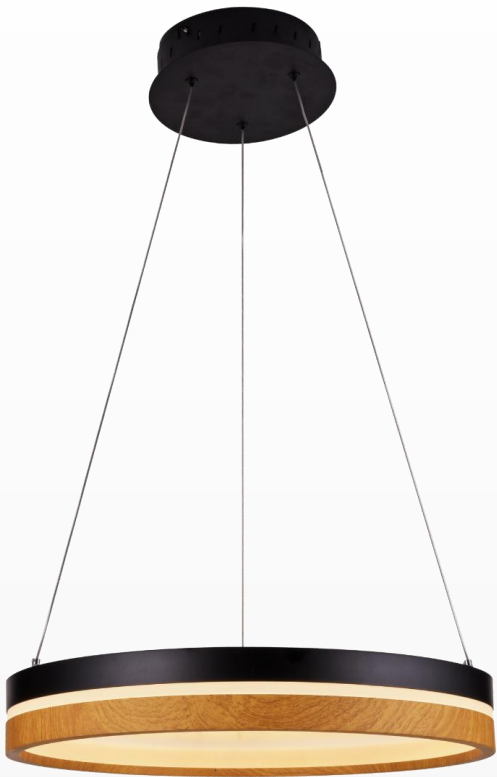

# LED Chandelier Lights

## SPECIFICATION

- Dimension: 19.9"×55"
- Wattage: 33W
- Voltage: 120V
- Temp: 3000K
- Lumens: 961LM
- Dimmable: ELV , DIMMING 5%-100%
- CRI: > 80
- Material : Iron+Aluminum+Acrylic
- Lifespan : 50000hs
- Warranty: 3 years
- Operation temperature : -20°C-40°C