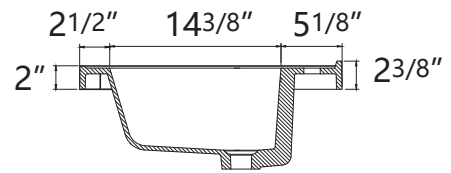

# DIMENSION DETAILS

# Belize 42"

# COUNTERTOP SIZE

Top View

Front View

Side View

# VANITY SIZE

Front View

Side View