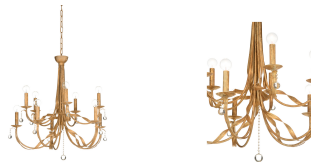

WILDWOOD CHELSEA HOUSE

67459 • Reed 10 Light Chandelier

30h x 29w x 29d
Iron/Crystal
Gold Clay/Clear

SIMPLE YET ELEGANT, THE REED 10 LIGHT CHANDELIER WAS HAND CRAFTED IN ITALY. CLEAR CRYSTAL BALLS AND SWIRLS OF GOLD "RIBBON" PERSONIFY GRACE AND BEAUTY. COMES WITH 6' CHAIN AND MATCHING 5.75" CANOPY. COORDINATES WELL WITH OUR REED 2 LIGHT SCONCE.