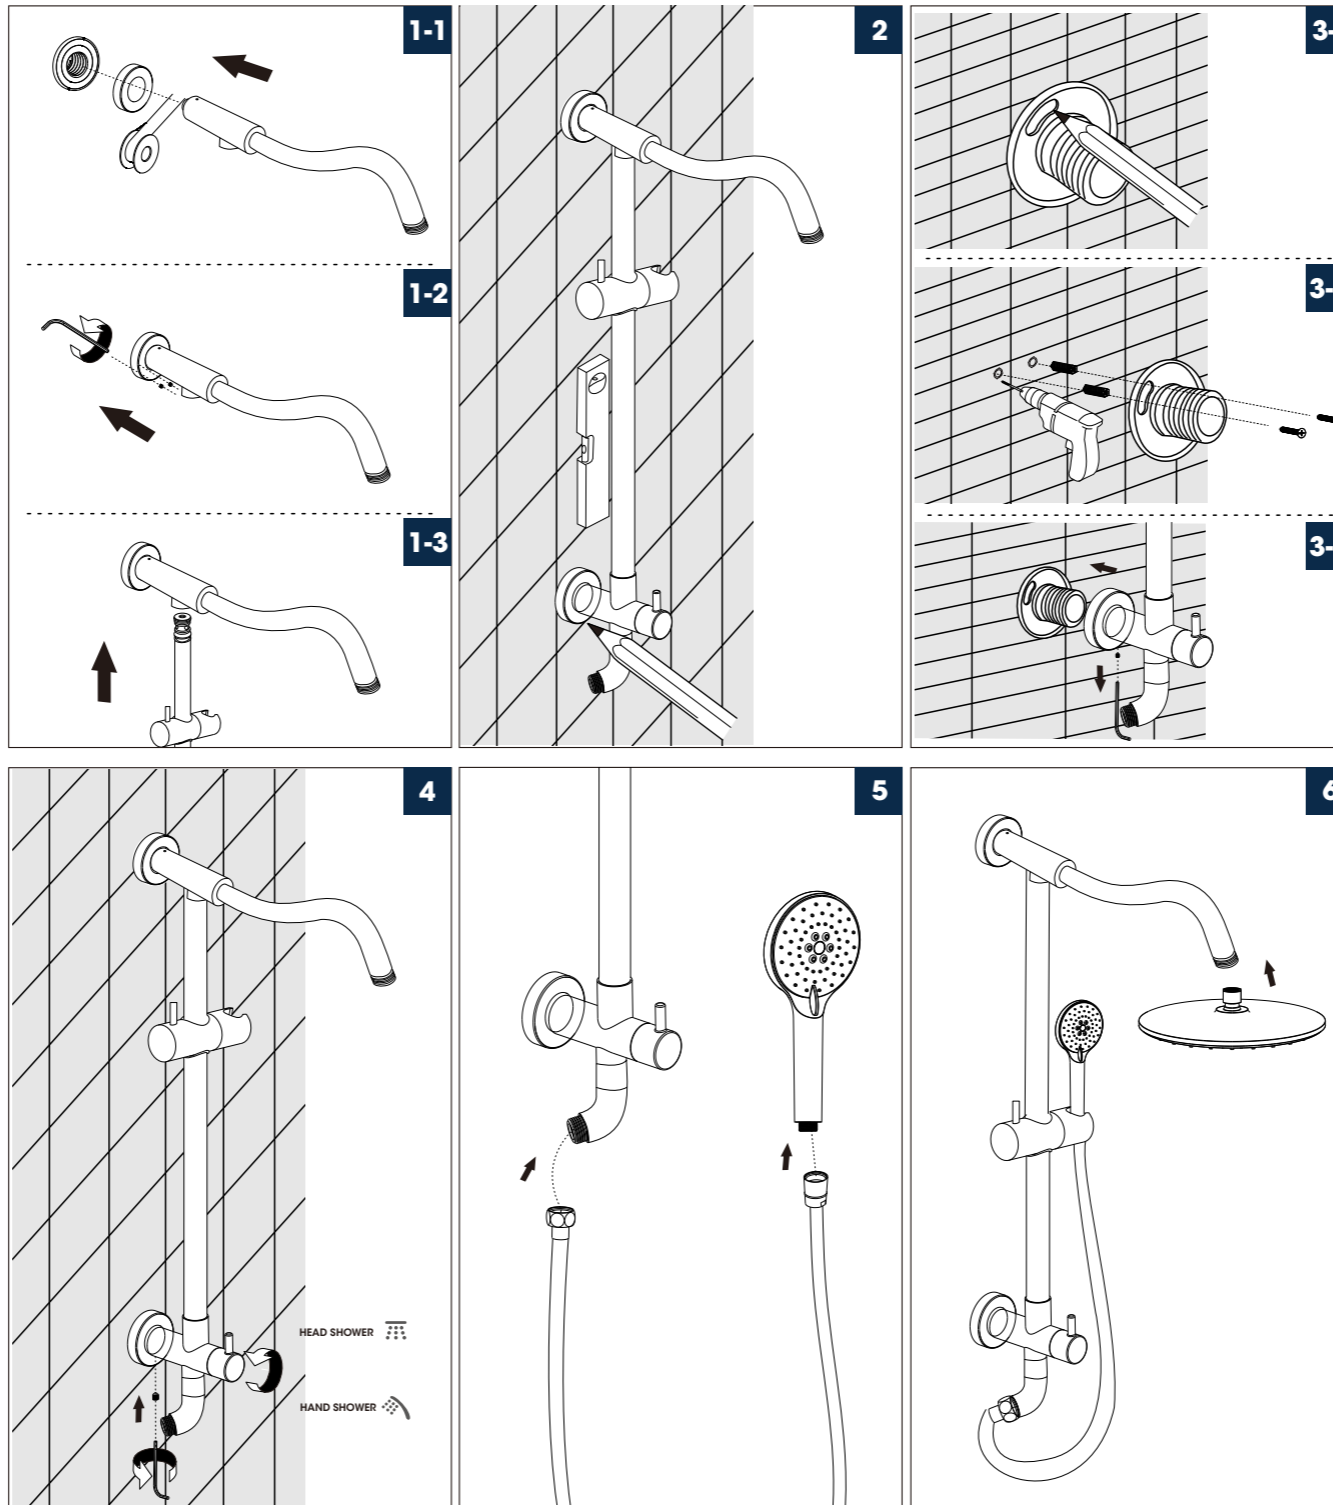

INSTALLATION MANUAL

HEAD SHOWER
HAND SHOWER

RECOMMENDED TOOLS

INSTALLATION STEPS

HANDHELD SHOWER & RAIN SHOWERHEAD COMBO

Installation instruction

Not include valve
MB / BN / BG / CH / ORB

CARE INSTRUCTIONS