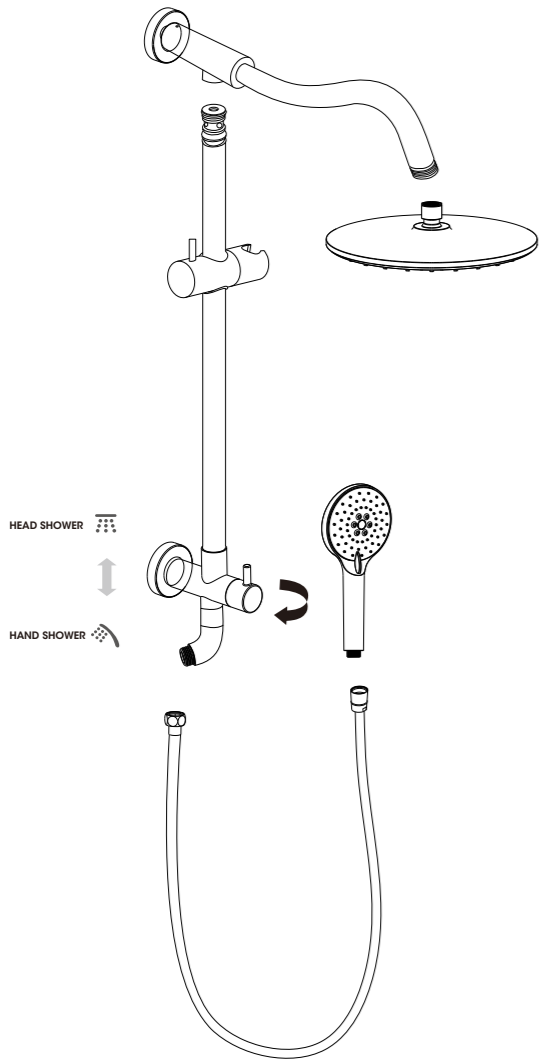

INSTALLATION MANUAL

HEAD SHOWER
HAND SHOWER

RECOMMENDED TOOLS

INSTALLATION STEPS

HANDHELD SHOWER & RAIN SHOWERHEAD COMBO

Installation instruction

Not include valve
MB / BN / BG / CH / ORB

CARE INSTRUCTIONS