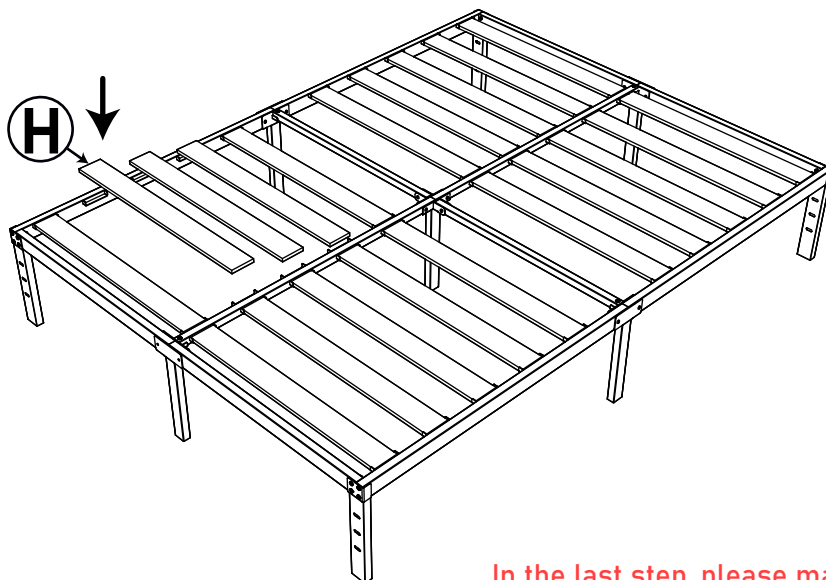

Wooden Slats Platform Bed Set-up Instruction

Size: Full/ Queen/ King/ Cal King
(W-03/ 04/ 05/ 06)

Bed Frame Parts List

Accessories List

Step 1

Step 2

Step 3

Step 4