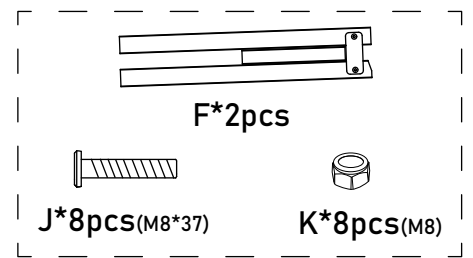

Wooden Slats Platform Bed Set-up Instruction

Size: Full/ Queen/ King/ Cal King
(W-03/ 04/ 05/ 06)

Bed Frame Parts List

Accessories List

Step 1

Step 2

Step 3

Step 4