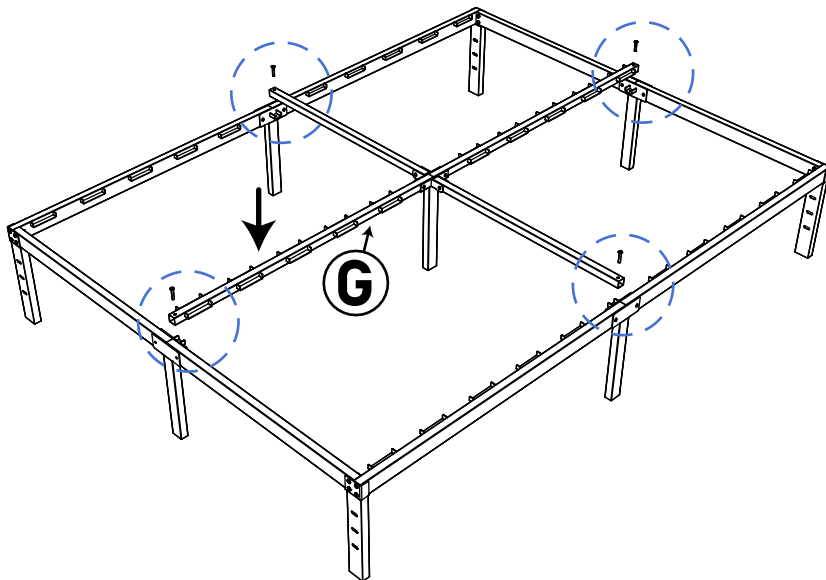

Wooden Slats Platform Bed Set-up Instruction

Size: Full/ Queen/ King/ Cal King
(W-03/ 04/ 05/ 06)

Bed Frame Parts List

Accessories List

Step 1

Step 2

Step 3

Step 4