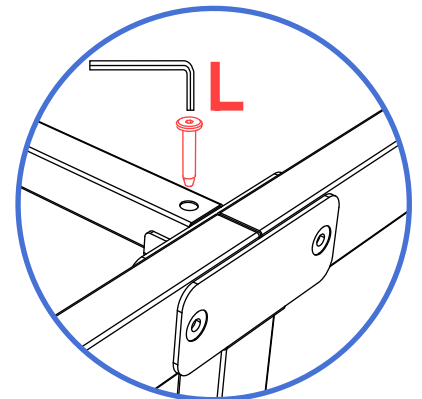

Wooden Slats Platform Bed Set-up Instruction

Size: Full/ Queen/ King/ Cal King
(W-03/ 04/ 05/ 06)

Bed Frame Parts List

Accessories List

Step 1

Step 2

Step 3

Step 4

In the last step, please make sure all the screws are tightened.