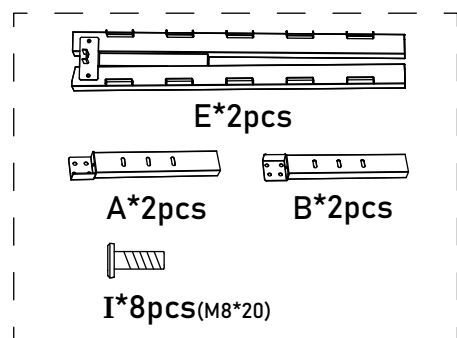

Wooden Slats Platform Bed Set-up Instruction

Size: Full/ Queen/ King/ Cal King
(W-03/ 04/ 05/ 06)

Bed Frame Parts List

Accessories List

Step 1

Step 2

Step 3

Step 4

In the last step, please make sure all the screws are tightened.