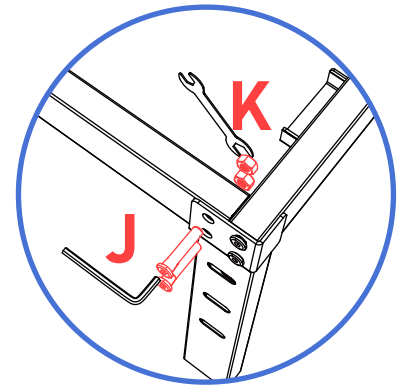

Wooden Slats Platform Bed Set-up Instruction

Size: Full/ Queen/ King/ Cal King
(W-03/ 04/ 05/ 06)

Bed Frame Parts List

Accessories List

Step 1

Step 2

Step 3

Step 4

In the last step, please make sure all the screws are tightened.