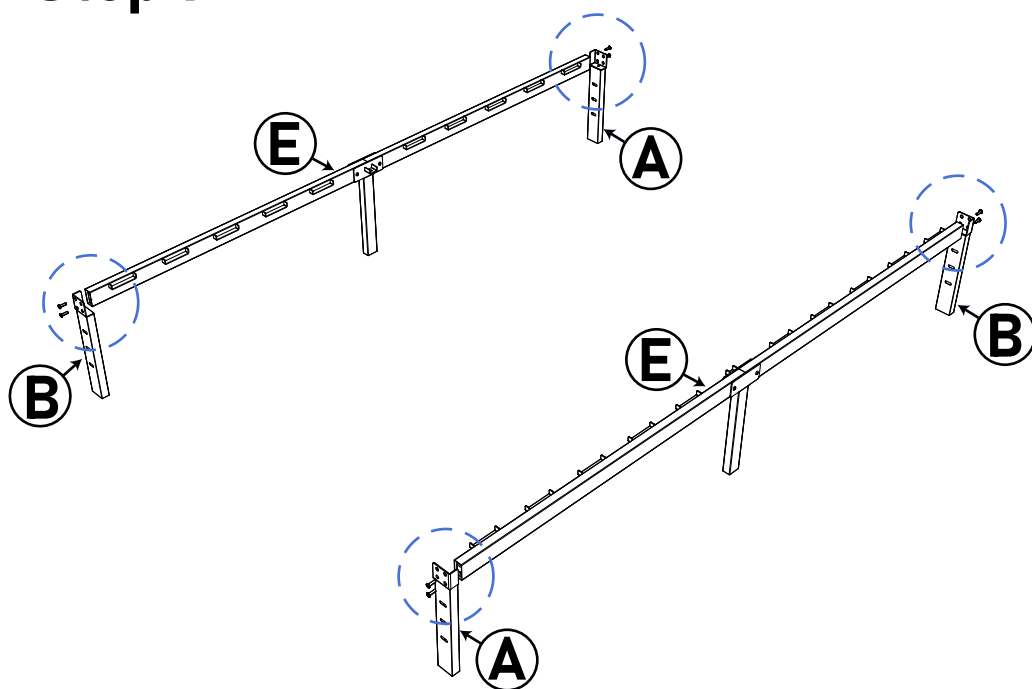

Wooden Slats Platform Bed Set-up Instruction

Size: Full/ Queen/ King/ Cal King
(W-03/ 04/ 05/ 06)

Bed Frame Parts List

Accessories List

Step 1

Step 2

Step 3

Step 4

In the last step, please make sure all the screws are tightened.