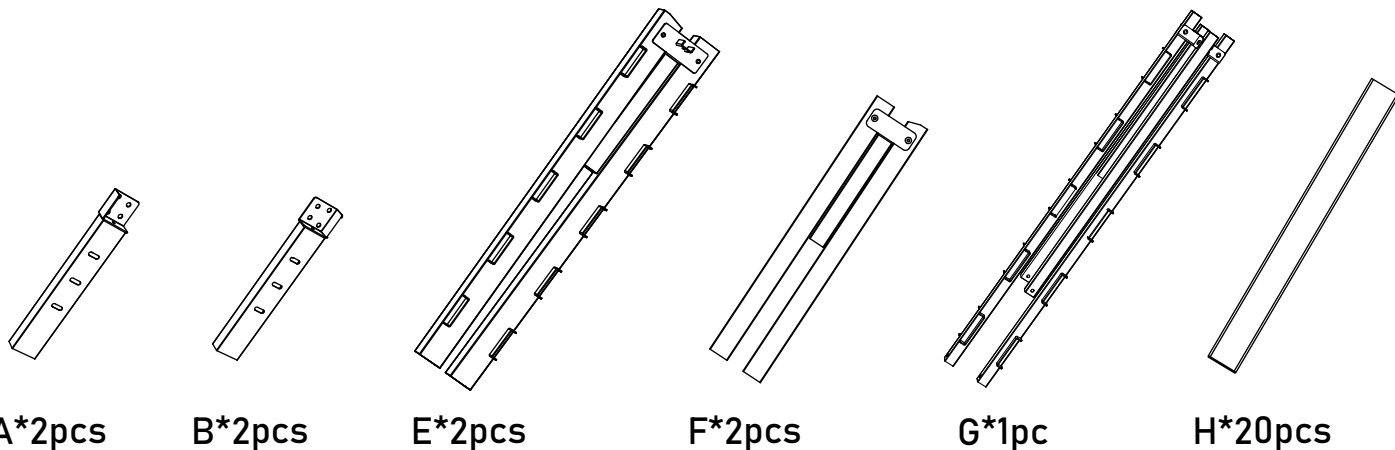

Wooden Slats Platform Bed Set-up Instruction

Size: Full/ Queen/ King/ Cal King
(W-03/ 04/ 05/ 06)

Bed Frame Parts List

Accessories List

Step 1

Step 2

Step 3

Step 4

In the last step, please make sure all the screws are tightened.