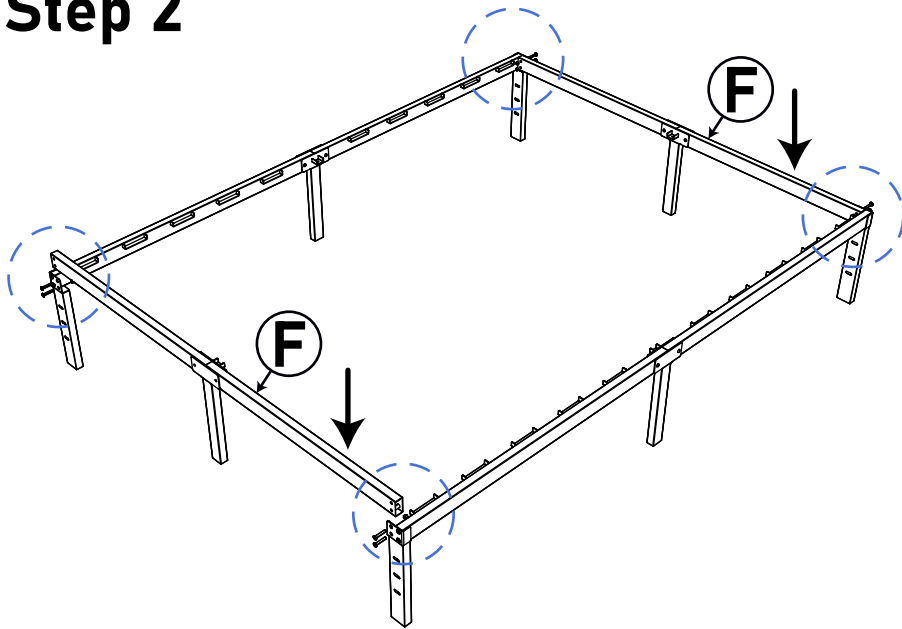

Wooden Slats Platform Bed Set-up Instruction

Size: Full/ Queen/ King/ Cal King
(W-03/ 04/ 05/ 06)

Bed Frame Parts List

Accessories List

Step 1

Step 2

Step 3

Step 4