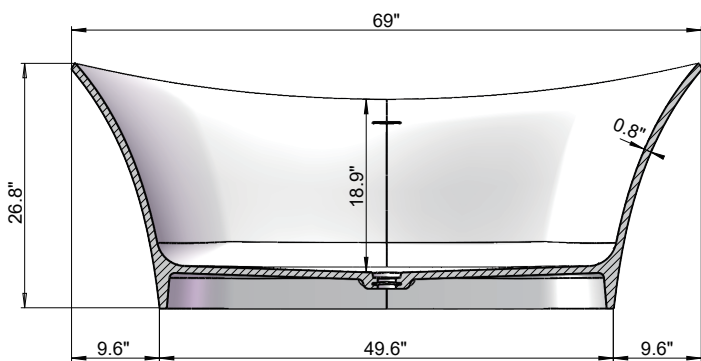

Dimension/Specification

Sku RX-S28-69