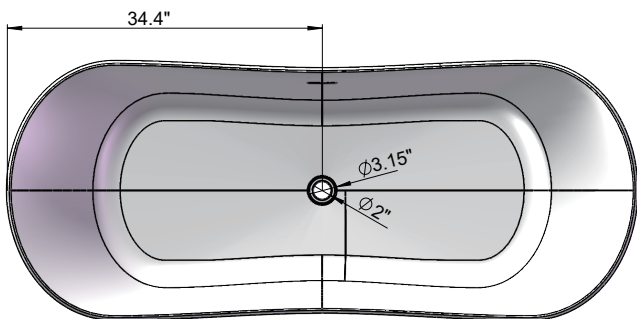

Dimension/Specification

Sku RX-S28-69