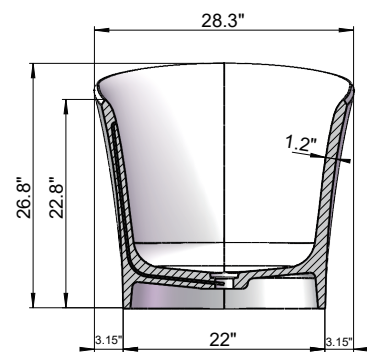

Dimension/Specification

Sku RX-S28-69