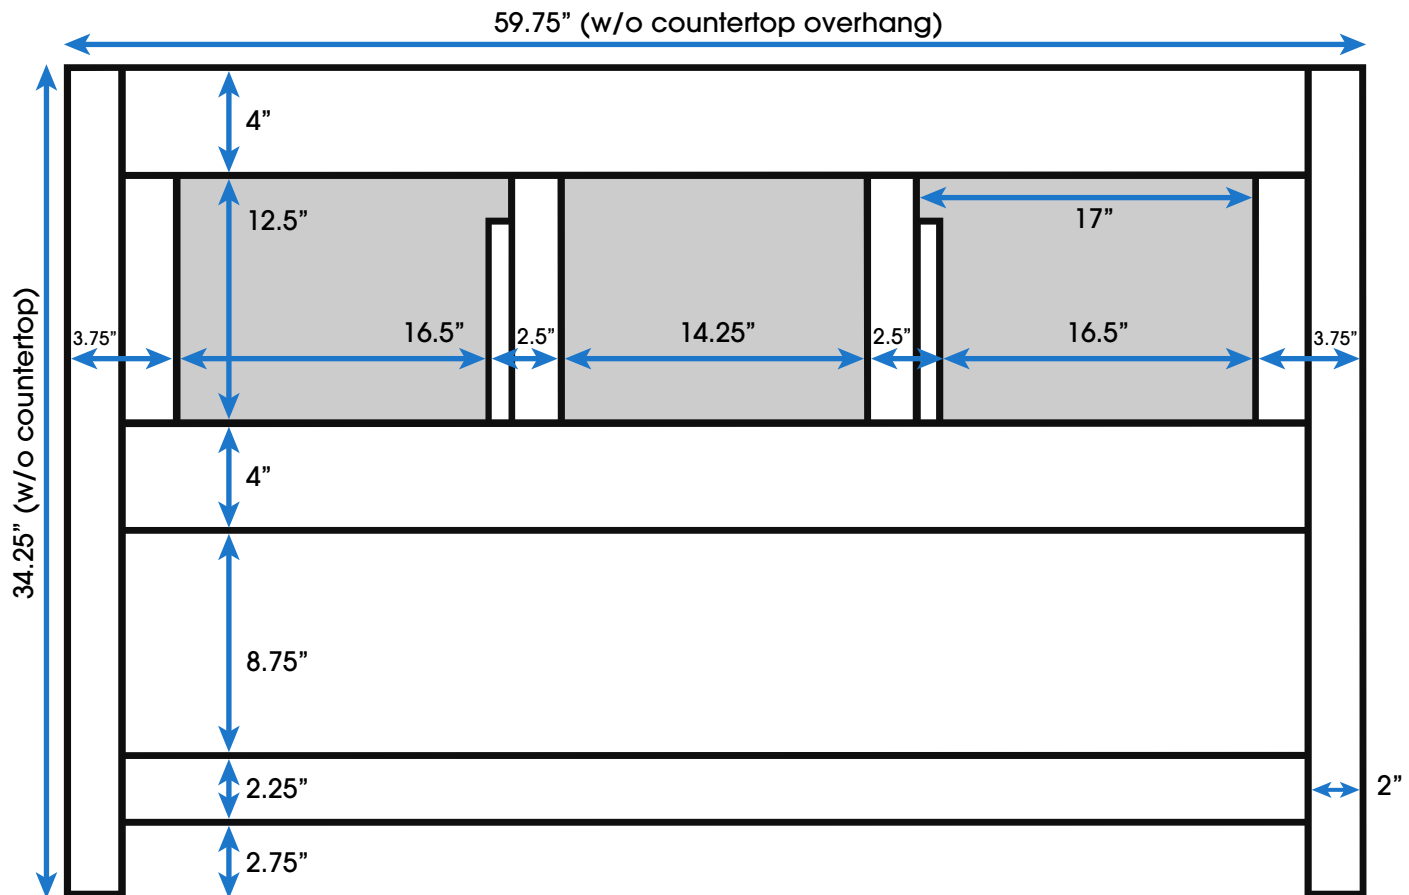

Hudson 60-inch Double Bath Vanity (Back View)

All measurements are approximate and rounded to the nearest quarter inch
Please allow for a slight margin of error