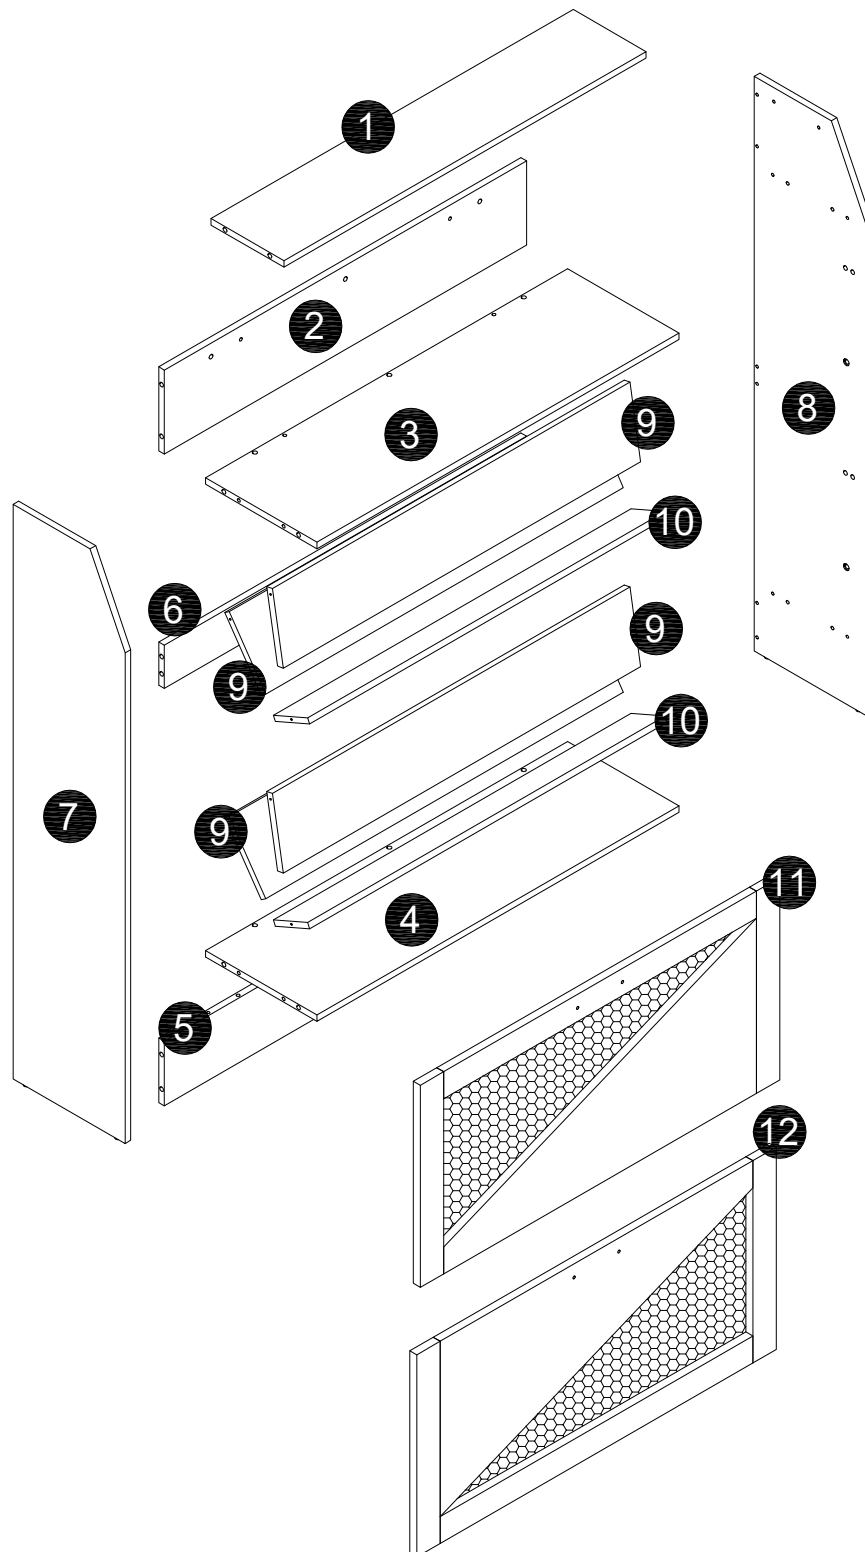

! WARNING:

1. Before beginning assembly, please ensure that you have all the required parts if anything is missing, please contact us for assistance instead of immediately initiating a return. We are here to help.
2. Please read each step carefully before starting the installation.
3. Please complete one step before proceeding to the next step to avoid difficulties.
4. Please put on gloves to avoid chafing.