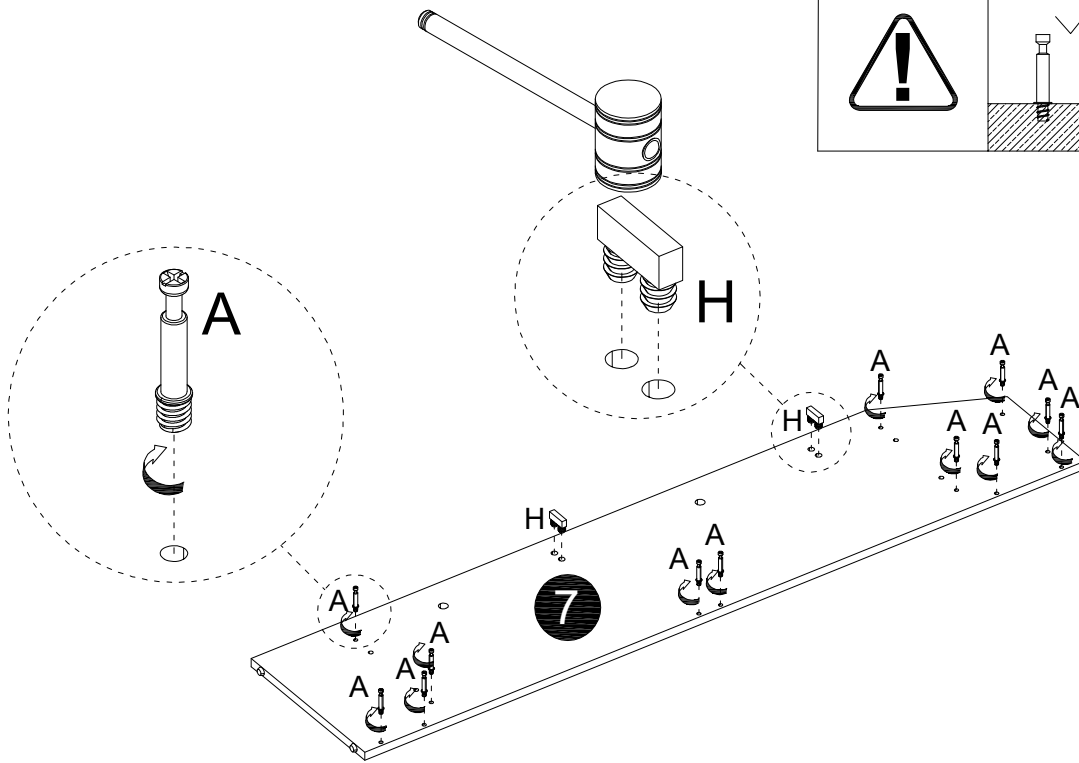

ANTI-OVERTURN HARDWARE BAG

P	2PCS	Q	2PCS	R	2PCS	S	2PCS
							
Ø3.5x12mm		/		/		Ø4x40mm	

STEP1

Ax12

Ø6x35mm

Hx2

26*16*9mm

STEP2