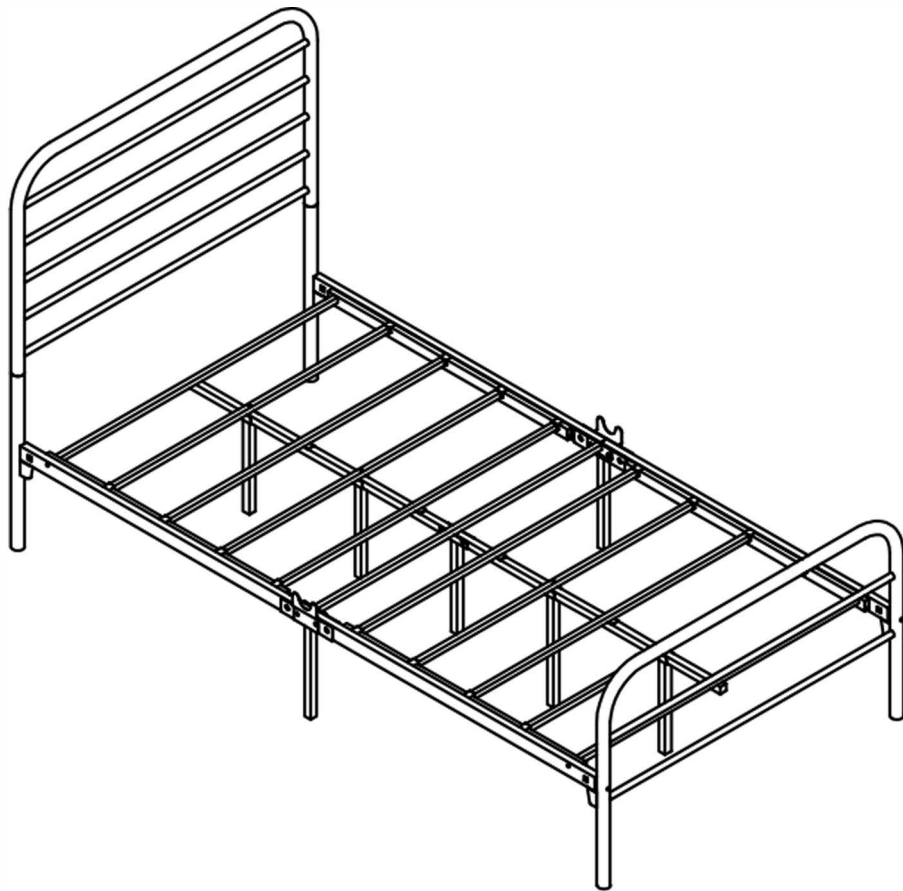

ASSEMBLY INSTRUCTION

WARRANTY:

We warranty this product to be free from defects in materials. This warranty covers one year from the date of original purchase.

NOTES:

- The item is only intended to be used indoors. The product must be assembled and used in accordance with the provisions of the manual.
- It is recommended that assembly is undertaken by about 2 adults. Please read assembly instructions before assembly and strictly adhere to each step outlined. Estimated assembly time is 30 minutes.

WARNING:

- **WARNING FOR YOUNG CHILDREN** - This product contains small components, please ensure that they are kept away from small children while assembling.

1

PARTS LIST

A	B	C	O	P	Q	R	S	T			
											
2PCS	1PCS	1PCS	1PCS	4PCS	4PCS	2PCS	2PCS	2PCS			
U	V	W	X	Z	a	b	d	f	k	t	u
											
2PCS	2PCS	4PCS	1PCS	2PCS	1/4*80 4PCS	1/4*50 8PCS	1/4*40 10PCS	1/4*19 4PCS	4PCS	4PCS	1/4 4PCS
v	w	x	y								
											
4PCS	10PCS	1/4 2PCS	2PCS								