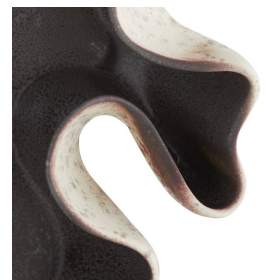

FRONTERA CENTERPIECE

ATE01
Sparrow Reactive
H: 3.5 IN
W: 17 IN
D: 13 IN

The free-form shapes of branching coral are echoed in a dramatic porcelain centerpiece. Glazed in our new sparrow reactive shade with a gunmetal reactive interior, the mix of hues results in a bleed of oxblood accents along each sinuous seam. Finish will vary.