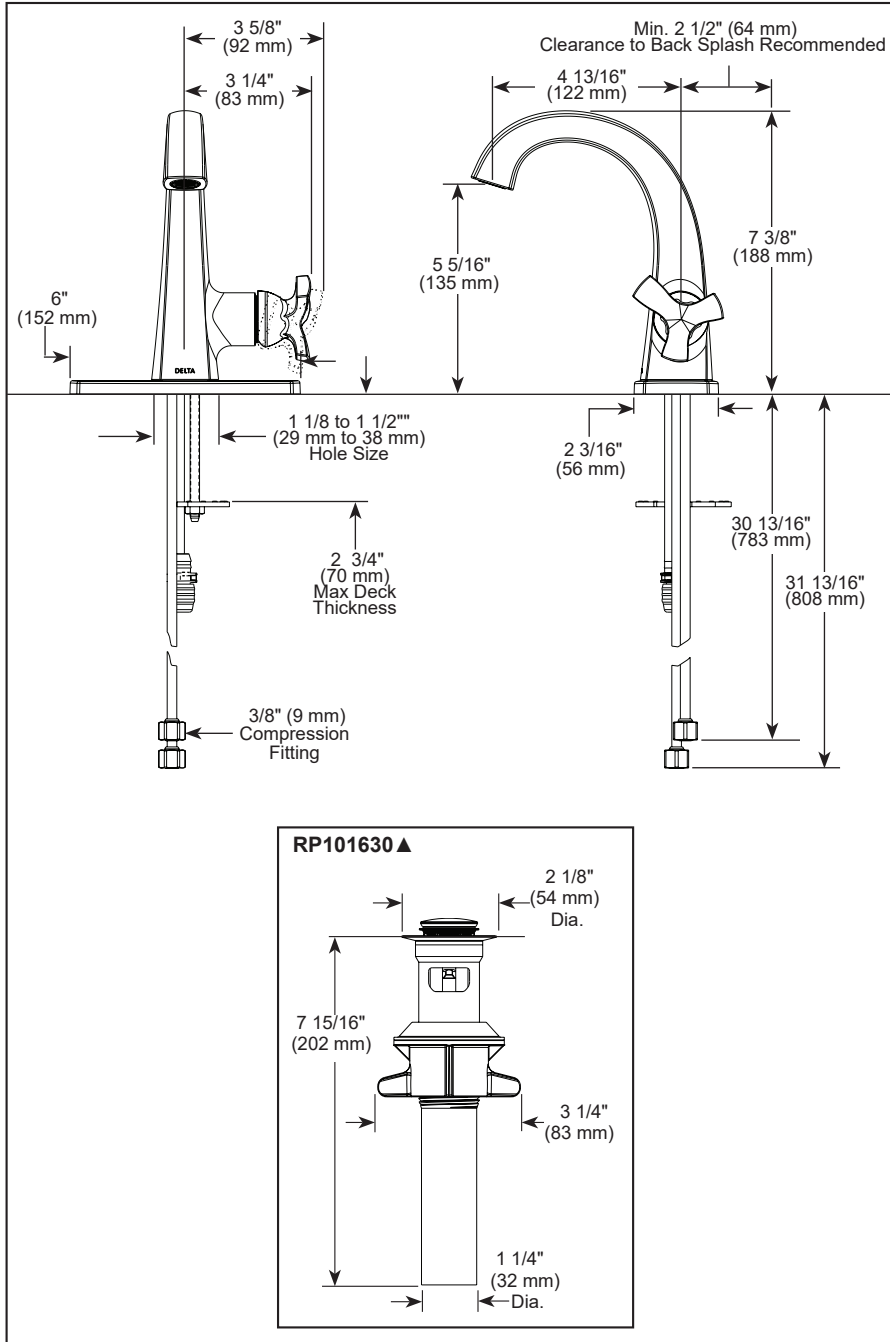

STANDARD SPECIFICATIONS:

- Max flow rate 1.2 gpm @ 60 psi, 4.5 L/min @ 414 kPa
- One or three hole mount (escutcheon included)
- Solid solid metal construction
- Diamond coated ceramic cartridge
- 1/4" O.D. straight, staggered PEX supply tubes
- Models have metal drain with pop-up type fitting with plated flange and stopper, no lift rod hole
- Optional red/blue indicator ring provided with model

WARRANTY

- Parts and Finish - Lifetime limited warranty; or for commercial purchasers, 10 years for multi-family residential (apartments and condominiums) and 5 years for all other commercial uses, in each case from the date the product is received by the original purchaser or their authorized representative (installation contractor, etc.).
- Electronic Parts and Batteries (if applicable) - 5 years from the date the product is received by the original purchaser or their authorized representative (installation contractor, etc.); or for commercial purchasers, 1 year from the date the product is received by the original purchaser or their authorized representative (installation contractor, etc.). No warranty is provided on batteries.

COMPLIES WITH:

- ASME A112.18.1 / CSA B125.1
- ASME A112.18.2 / CSA B125.2
- Indicates compliance to ICC/ANSI A117.1
- EPA WaterSense®

Delta Faucet Company

55 E. 111th Street, Indianapolis, IN 46280
350 South Edgeware Road, St. Thomas, ON N5P 4L1
© 2023 Delta Faucet Company

▲ Designate Proper Finish Suffix

Delta reserves the right (1) to make changes in specifications and materials, and (2) to change or discontinue models, both without notice or obligation. Dimensions are for reference only. See current full-line price book or www.deltafaucet.com for finish options and product availability.