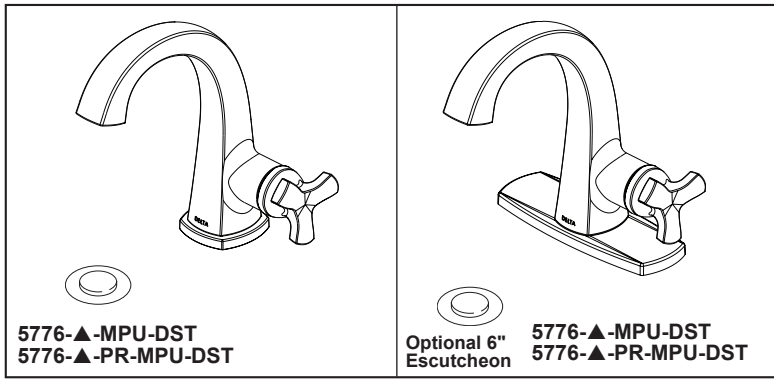

STANDARD SPECIFICATIONS:

- Max flow rate 1.2 gpm @ 60 psi, 4.5 L/min @ 414 kPa
- One or three hole mount (escutcheon included)
- Solid solid metal construction
- Diamond coated ceramic cartridge
- 1/4" O.D. straight, staggered PEX supply tubes
- Models have metal drain with pop-up type fitting with plated flange and stopper, no lift rod hole
- Optional red/blue indicator ring provided with model

WARRANTY

- Parts and Finish - Lifetime limited warranty; or for commercial purchasers, 10 years for multi-family residential (apartments and condominiums) and 5 years for all other commercial uses, in each case from the date the product is received by the original purchaser or their authorized representative (installation contractor, etc.).
- Electronic Parts and Batteries (if applicable) - 5 years from the date the product is received by the original purchaser or their authorized representative (installation contractor, etc.); or for commercial purchasers, 1 year from the date the product is received by the original purchaser or their authorized representative (installation contractor, etc.). No warranty is provided on batteries.

COMPLIES WITH:

- ASME A112.18.1 / CSA B125.1
- ASME A112.18.2 / CSA B125.2
- Indicates compliance to ICC/ANSI A117.1
- EPA WaterSense®

Delta Faucet Company

55 E. 111th Street, Indianapolis, IN 46280
350 South Edgeware Road, St. Thomas, ON N5P 4L1
© 2023 Delta Faucet Company

▲ Designate Proper Finish Suffix

Delta reserves the right (1) to make changes in specifications and materials, and (2) to change or discontinue models, both without notice or obligation. Dimensions are for reference only. See current full-line price book or www.deltafaucet.com for finish options and product availability.