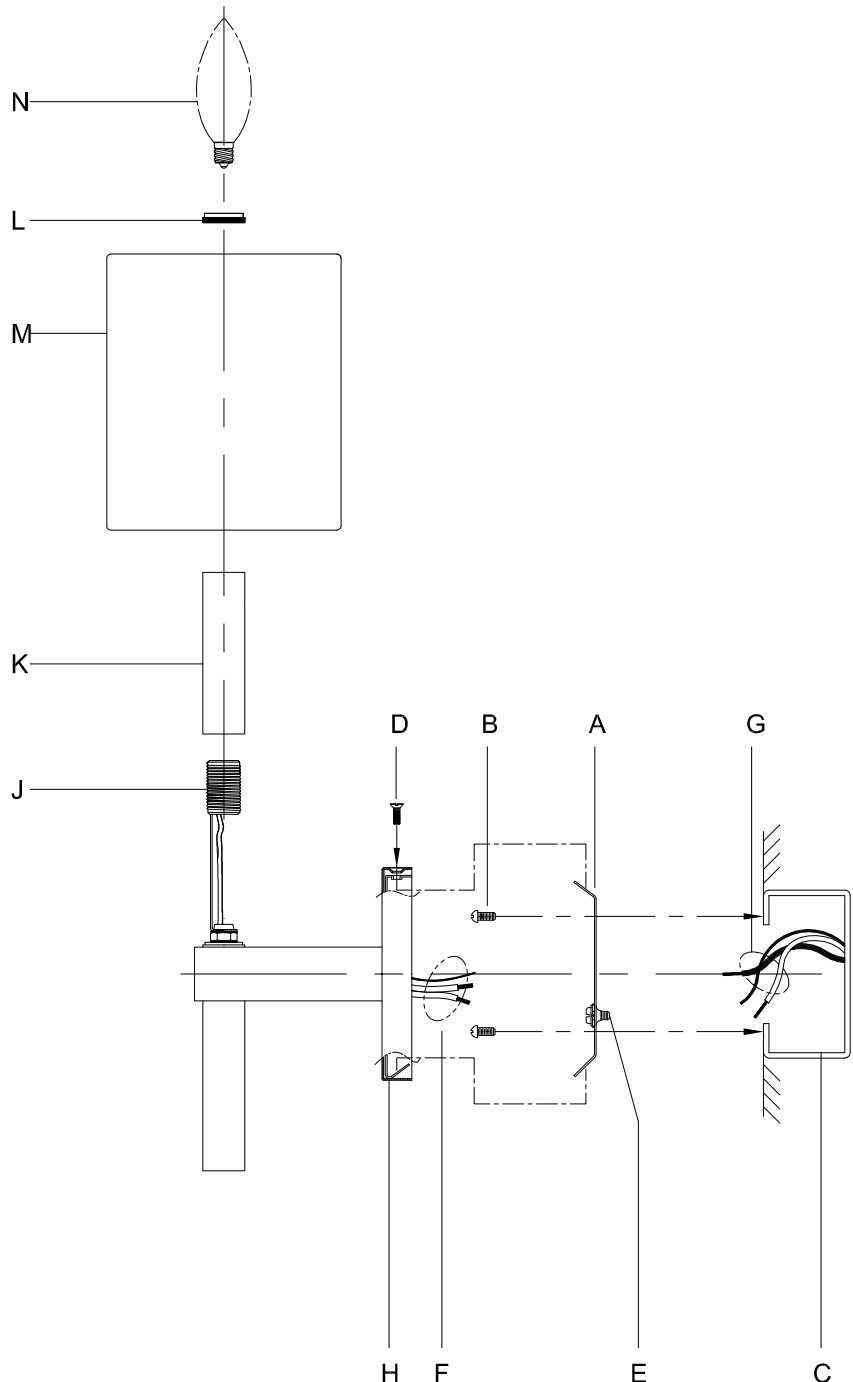

Assembly & Installation Instructions

CAUTION: Read instructions carefully and turn electricity off at main circuit breaker panel before beginning installation.

*****
WARNING - If any Special Control Devices are used with this Fixture, Follow the Instructions Carefully to assure full compliance with N.E.C. requirements. If there are any questions, contact a Qualified Electrical Contractor.

WARNING - This product contains chemicals known to the State of California to cause cancer, birth defects and /or other reproductive harm. Thoroughly wash hands after installing, handling, cleaning, or otherwise touching this product.

CAUTION - All glass is fragile, use care when handling Glass component(s) and or Lamp(s).

*****
ASSEMBLY STEPS:

PASOS PARA ENSAMBLAR:

MODE D'ASSEMBLAGE:

1. E → A

2. B,A → C

3. F → G

4. H → A

5. D,H → A

6. K,M,L → J

7. N → J

**B, C, G & N
(NOT FURNISHED)
(NO INCLUIDA)
(NON FOURNIE)**