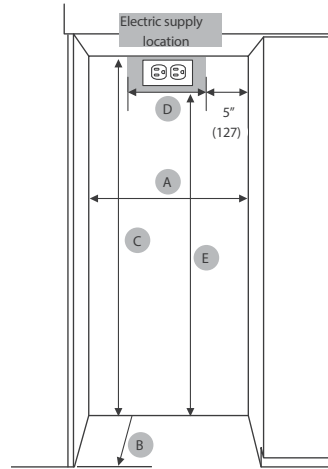

24-Inch Wine Column

Product Dimensions

Callout	24"
A	23 3/4" (603 mm)
B (With Panel)	25" (635 mm)
B1 (Without Panel)	23 13/16" (605 mm)
C	83 3/8" (2118 mm)
D	23 5/8" (600 mm)
D1	24 7/8" (631 mm)
D2	27 9/16" (701 mm)
E	50 3/4" (1289 mm)
F	13 11/16" (348 mm)
G	49 11/16" (1261 mm)

Callout	24"
W1	23 3/4" (603 mm)
W2	3 9/32" (83.5 mm)
W3	17 5/32" (436 mm)
H1	79 7/8" (2029 mm)
H2	7 23/32" (196 mm)
H3	62 25/32" (1594.5 mm)
H4	9 3/8" (238.5 mm)
Panel Thickness	3/4" (19 mm)
Max Weight	55.0 lb (25 kg)

Product Dimensions

- A : Cabinet Width
- B : Cabinet Depth
- C : Cabinet Height
- D : Electrical supply width location
- E : Electrical supply height location

Callout	24"
A	24" (610 mm)
B	25" (635 mm)
C	84" (2134 mm)
D	14" (356 mm)
E	80" (2032 mm)

B : Includes the standard door panel thickness with 3/4".
Installation inside a cabinet of this width allows the wine cellar trim to be attached directly to the surrounding cabinets.

Option	Cabinet height	A
1	83 1/2" (2121 mm)	79 13/32" (2017 mm)
2	83 3/4" (2127 mm)	79 5/8" (2023 mm)
3	84" (2134 mm)	79 7/8" (2030 mm)
4	84 1/4" (2140 mm)	80 1/8" (2036 mm)