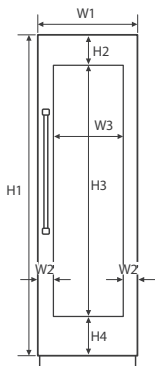

24-Inch Wine Column

Product Dimensions

Callout	24"
A	23 3/4" (603 mm)
B (With Panel)	25" (635 mm)
B1 (Without Panel)	23 13/16" (605 mm)
C	83 3/8" (2118 mm)
D	23 5/8" (600 mm)
D1	24 7/8" (631 mm)
D2	27 9/16" (701 mm)
E	50 3/4" (1289 mm)
F	13 11/16" (348 mm)
G	49 11/16" (1261 mm)

Callout	24"
W1	23 3/4" (603 mm)
W2	3 9/32" (83.5 mm)
W3	17 5/32" (436 mm)
H1	79 7/8" (2029 mm)
H2	7 23/32" (196 mm)
H3	62 25/32" (1594.5 mm)
H4	9 3/8" (238.5 mm)
Panel Thickness	3/4" (19 mm)
Max Weight	55.0 lb (25 kg)

Product Dimensions

- A : Cabinet Width
- B : Cabinet Depth
- C : Cabinet Height
- D : Electrical supply width location
- E : Electrical supply height location

Callout	24"
A	24" (610 mm)
B	25" (635 mm)
C	84" (2134 mm)
D	14" (356 mm)
E	80" (2032 mm)