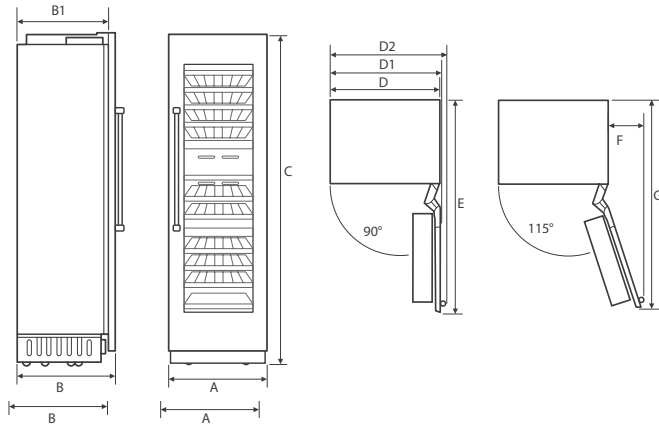

Refrigerator

CAPACITY (BOTTLES)	100
ZONES	3
TEMPERATURE RANGE	40°F to 65°F
TRIPLE COOLING	Yes, with 3 Evaporators

Weights & Dimensions

NET WEIGHT (LBS.)	416
SHIPPING WEIGHT (LBS.)	477.5
PRODUCT DIMENSIONS (W X H X D IN INCHES)	23 ¾ x 83 ¾ x 25
FLUSH CUTOUT REQUIRED (W X H X D IN INCHES)	24 x 84 x 25

24-Inch Wine Column

Product Dimensions

Callout	24"
A	23 3/4" (603 mm)
B (With Panel)	25" (635 mm)
B1 (Without Panel)	23 13/16" (605 mm)
C	83 3/8" (2118 mm)
D	23 5/8" (600 mm)
D1	24 7/8" (631 mm)
D2	27 9/16" (701 mm)
E	50 3/4" (1289 mm)
F	13 11/16" (348 mm)
G	49 11/16" (1261 mm)

Callout	24"
W1	23 3/4" (603 mm)
W2	3 9/32" (83.5 mm)
W3	17 5/32" (436 mm)
H1	79 7/8" (2029 mm)
H2	7 23/32" (196 mm)
H3	62 25/32" (1594.5 mm)
H4	9 3/8" (238.5 mm)
Panel Thickness	3/4" (19 mm)
Max Weight	55.0 lb (25 kg)

Product Dimensions

- A : Cabinet Width
- B : Cabinet Depth
- C : Cabinet Height
- D : Electrical supply width location
- E : Electrical supply height location

Callout	24"
A	24" (610 mm)
B	25" (635 mm)
C	84" (2134 mm)
D	14" (356 mm)
E	80" (2032 mm)