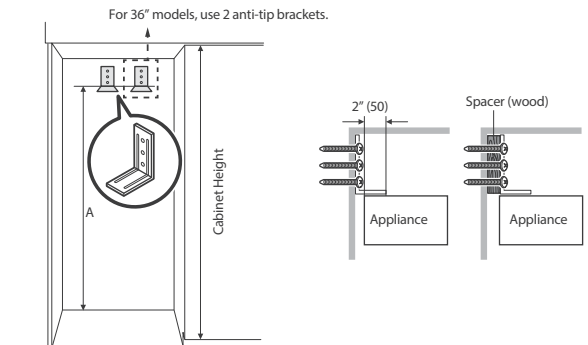

24-Inch Wine Column

Product Dimensions

Callout	24"
A	23 3/4" (603 mm)
B (With Panel)	25" (635 mm)
B1 (Without Panel)	23 13/16" (605 mm)
C	83 3/8" (2118 mm)
D	23 5/8" (600 mm)
D1	24 7/8" (631 mm)
D2	27 9/16" (701 mm)
E	50 3/4" (1289 mm)
F	13 11/16" (348 mm)
G	49 11/16" (1261 mm)

Callout	24"
W1	23 3/4" (603 mm)
W2	3 9/32" (83.5 mm)
W3	17 5/32" (436 mm)
H1	79 7/8" (2029 mm)
H2	7 23/32" (196 mm)
H3	62 25/32" (1594.5 mm)
H4	9 3/8" (238.5 mm)
Panel Thickness	3/4" (19 mm)
Max Weight	55.0 lb (25 kg)

Product Dimensions

- A : Cabinet Width
- B : Cabinet Depth
- C : Cabinet Height
- D : Electrical supply width location
- E : Electrical supply height location

Callout	24"
A	24" (610 mm)
B	25" (635 mm)
C	84" (2134 mm)
D	14" (356 mm)
E	80" (2032 mm)

B : Includes the standard door panel thickness with 3/4".
Installation inside a cabinet of this width allows the wine cellar trim to be attached directly to the surrounding cabinets.

Option	Cabinet height	A
1	83 1/2" (2121 mm)	79 13/32" (2017 mm)
2	83 3/4" (2127 mm)	79 5/8" (2023 mm)
3	84" (2134 mm)	79 7/8" (2030 mm)
4	84 1/4" (2140 mm)	80 1/8" (2036 mm)