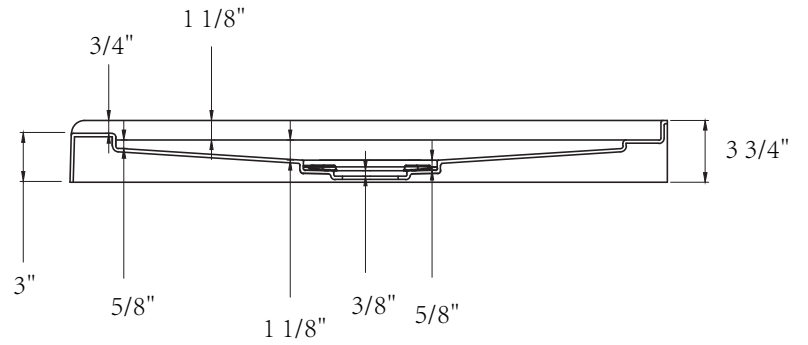

# SIZE DETAILS

## ACRYLIC SHOWER BASE

**PRODUCT SIZE: 60"**

All dimensions are nominal,  
minor variations may occur.

Top View

Front View

Cap

Side View