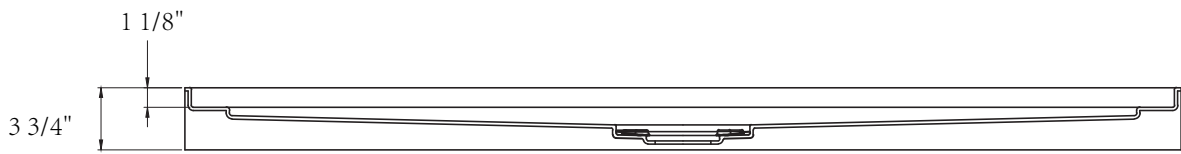

# SIZE DETAILS

## ACRYLIC SHOWER BASE

**PRODUCT SIZE: 60"**

All dimensions are nominal,  
minor variations may occur.

Top View

Front View

Cap

Side View