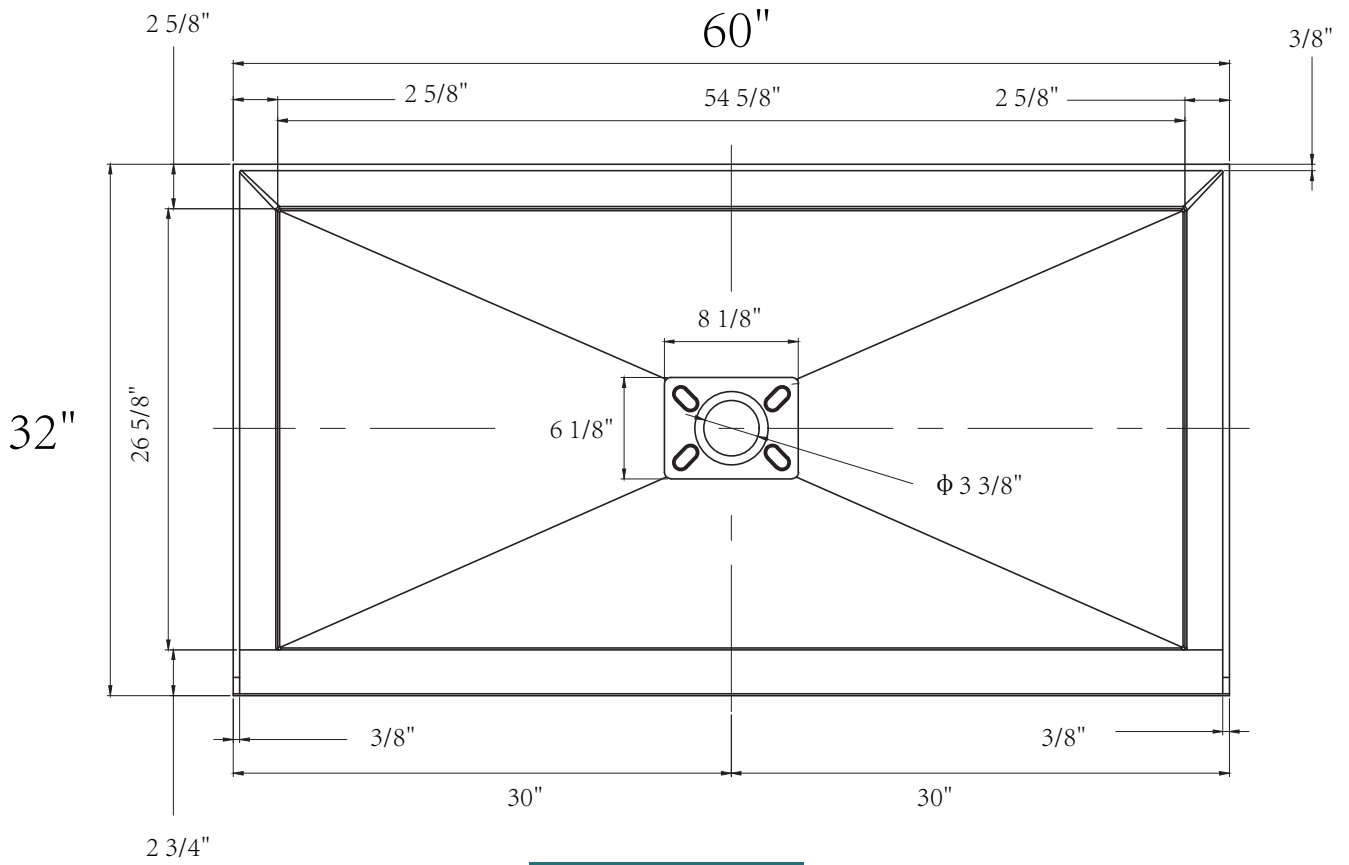

# SIZE DETAILS

## ACRYLIC SHOWER BASE

**PRODUCT SIZE: 60"**

All dimensions are nominal,  
minor variations may occur.

Top View

Front View

Cap

Side View