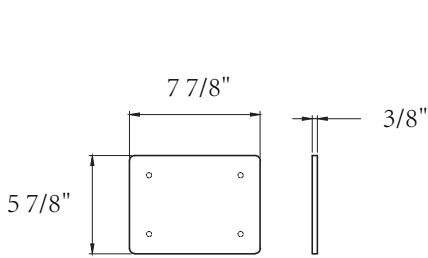

# SIZE DETAILS

## ACRYLIC SHOWER BASE

**PRODUCT SIZE: 60"**

All dimensions are nominal,  
minor variations may occur.

Top View

Front View

Cap

Side View