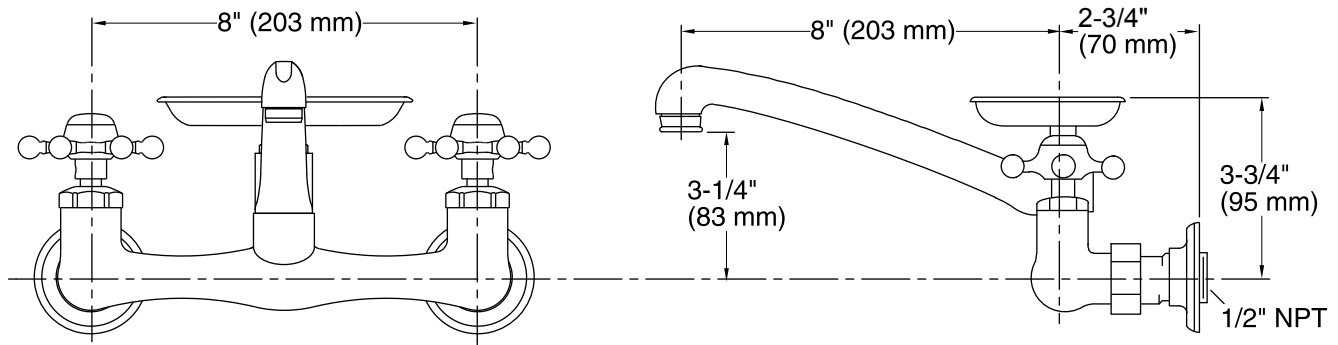

### Features

- Brass construction.
- Wall-mount installation.
- For 8" (203 mm) centers.
- Valvet® valves.
- 8" (203 mm) spout reach.
- Rotating spout.
- Six-prong handles.
- Soap dish.
- Inside threaded couplings.
- Lower flow aerator options are available (refer to the Kohler Price Book).
- 2.2 gal/min (8.3 l/min) maximum flow rate [max at 60 psi (4.14 bar)].

### Technical Information

All product dimensions are nominal.

Spout reach: 8" (203 mm)