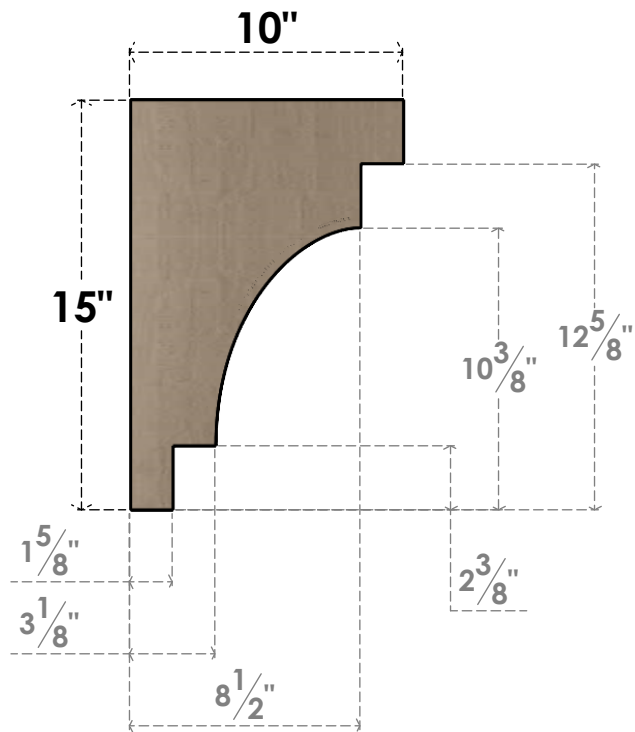

ITEM NUMBER: CORU05X10X15MEDRCPR

5"W X 10"D X 15"H SERIES 2 CLASSIC MEDITERRANEAN ROUGH CEDAR
TIMBERTHANE FAUX WOOD CORBEL, PRIMED

SIDE PROFILE

FRONT PROFILE

ISOMETRIC

EKENA MILLWORK
2300 WEST MAIN ST.
CLARKSVILLE, TX 75426
TOLL FREE: 866-607-0453
WWW.EKENAMILLWORK.COM

NOTES

1. INSTALLATION TO BE COMPLETED IN ACCORDANCE WITH MANUFACTURER'S SPECIFICATIONS.
2. DRAWING MAY NOT BE TO SCALE
3. THIS DRAWING IS INTENDED FOR DESIGN AND PLANNING PURPOSES ONLY.
4. ALL INFORMATION CONTAINED HEREIN WAS CURRENT AT THE TIME OF DEVELOPMENT BUT MUST BE REVIEWED AND APPROVED BY THE PRODUCT MANUFACTURER TO BE CONSIDERED ACCURATE.
5. TIMBERTHANE ARCHITECTURAL PRODUCTS ARE MADE FROM HIGH DENSITY URETHANE AND COME FACTORY PRIMED