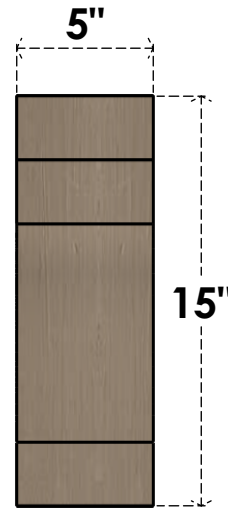

ITEM NUMBER: CORU05X10X15MEDRCPR

5"W X 10"D X 15"H SERIES 2 CLASSIC MEDITERRANEAN ROUGH CEDAR
TIMBERTHANE FAUX WOOD CORBEL, PRIMED

SIDE PROFILE

FRONT PROFILE

ISOMETRIC

EKENA MILLWORK
2300 WEST MAIN ST.
CLARKSVILLE, TX 75426
TOLL FREE: 866-607-0453
WWW.EKENAMILLWORK.COM

NOTES

1. INSTALLATION TO BE COMPLETED IN ACCORDANCE WITH MANUFACTURER'S SPECIFICATIONS.
2. DRAWING MAY NOT BE TO SCALE
3. THIS DRAWING IS INTENDED FOR DESIGN AND PLANNING PURPOSES ONLY.
4. ALL INFORMATION CONTAINED HEREIN WAS CURRENT AT THE TIME OF DEVELOPMENT BUT MUST BE REVIEWED AND APPROVED BY THE PRODUCT MANUFACTURER TO BE CONSIDERED ACCURATE.
5. TIMBERTHANE ARCHITECTURAL PRODUCTS ARE MADE FROM HIGH DENSITY URETHANE AND COME FACTORY PRIMED