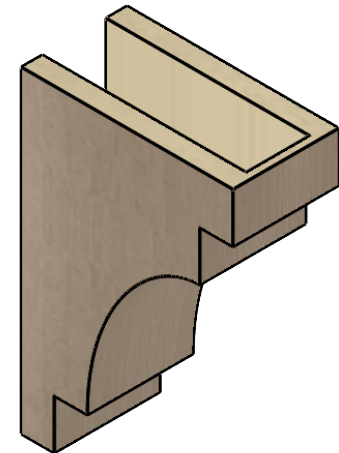

ITEM NUMBER: CORU05X10X15MEDRCPR

5"W X 10"D X 15"H SERIES 2 CLASSIC MEDITERRANEAN ROUGH CEDAR
TIMBERTHANE FAUX WOOD CORBEL, PRIMED

SIDE PROFILE

FRONT PROFILE

ISOMETRIC

EKENA MILLWORK
2300 WEST MAIN ST.
CLARKSVILLE, TX 75426
TOLL FREE: 866-607-0453
WWW.EKENAMILLWORK.COM

NOTES

1. INSTALLATION TO BE COMPLETED IN ACCORDANCE WITH MANUFACTURER'S SPECIFICATIONS.
2. DRAWING MAY NOT BE TO SCALE
3. THIS DRAWING IS INTENDED FOR DESIGN AND PLANNING PURPOSES ONLY.
4. ALL INFORMATION CONTAINED HEREIN WAS CURRENT AT THE TIME OF DEVELOPMENT BUT MUST BE REVIEWED AND APPROVED BY THE PRODUCT MANUFACTURER TO BE CONSIDERED ACCURATE.
5. TIMBERTHANE ARCHITECTURAL PRODUCTS ARE MADE FROM HIGH DENSITY URETHANE AND COME FACTORY PRIMED