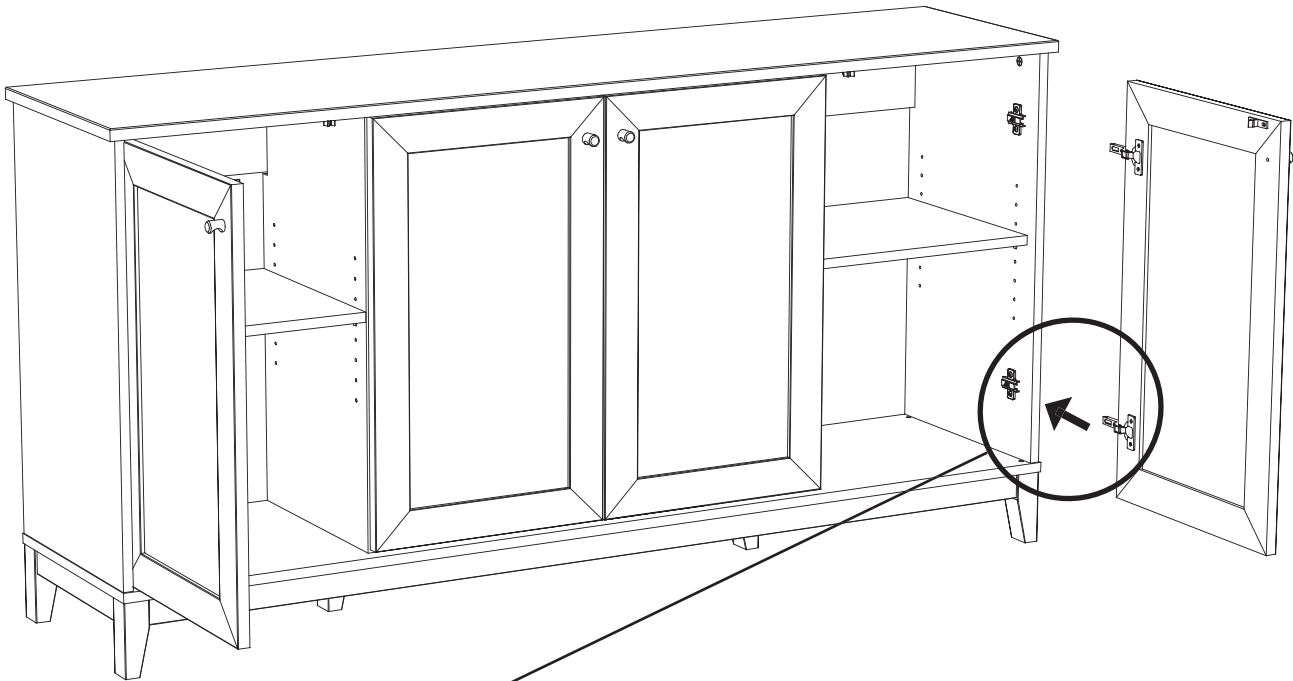

19

4X

RM-0802-COLOR

12X

RM-0008-COLOR

6X

Slide the hinges over the hinge plates on the cabinet and tighten the locking screw in the center of each plate. These hinges are 6 way adjustable.
See instructions on page 27.