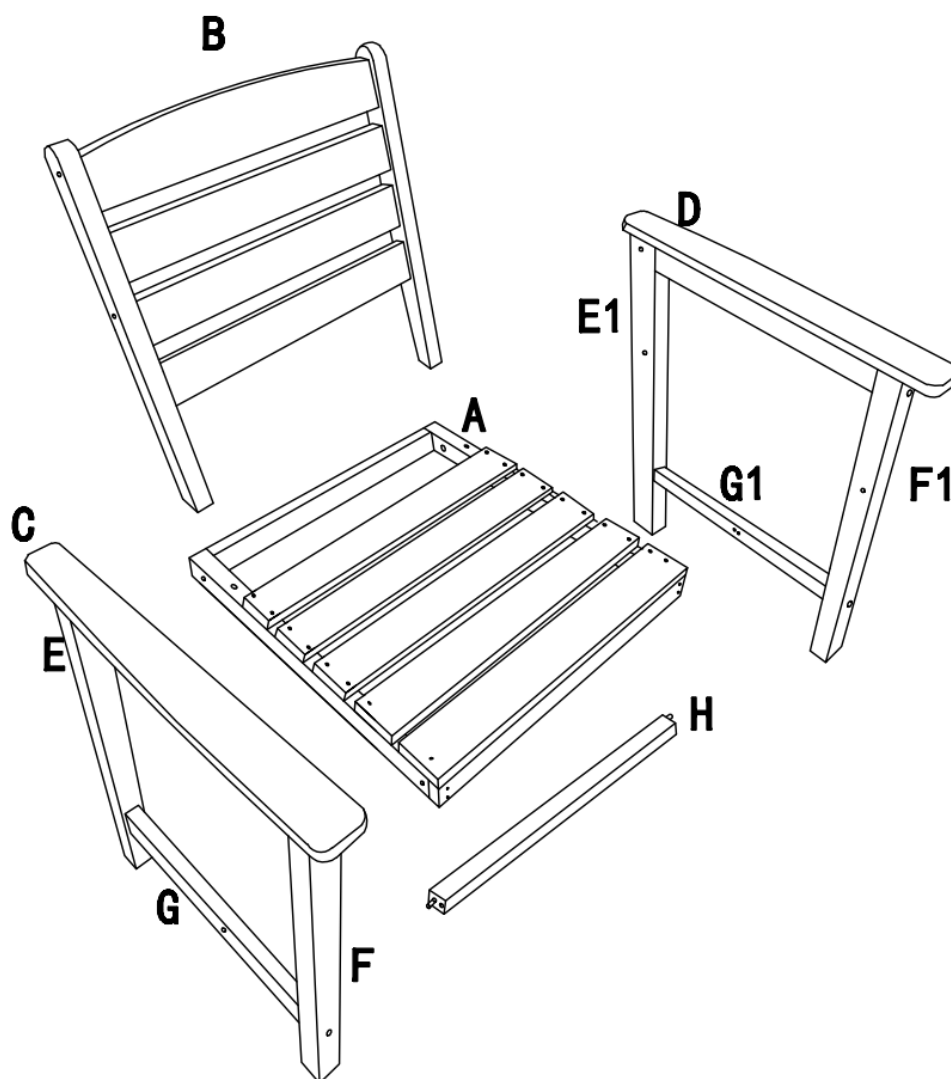

Outdoor Dining Chair Assembly Instruction

PARTS

HARDWARE LIST

Ⓛ

M6*65

10PCS

Ⓜ

M6*60

2PCS

Ⓚ

M6*40

6PCS

Ⓛ

1PCS

Ⓜ

6PCS