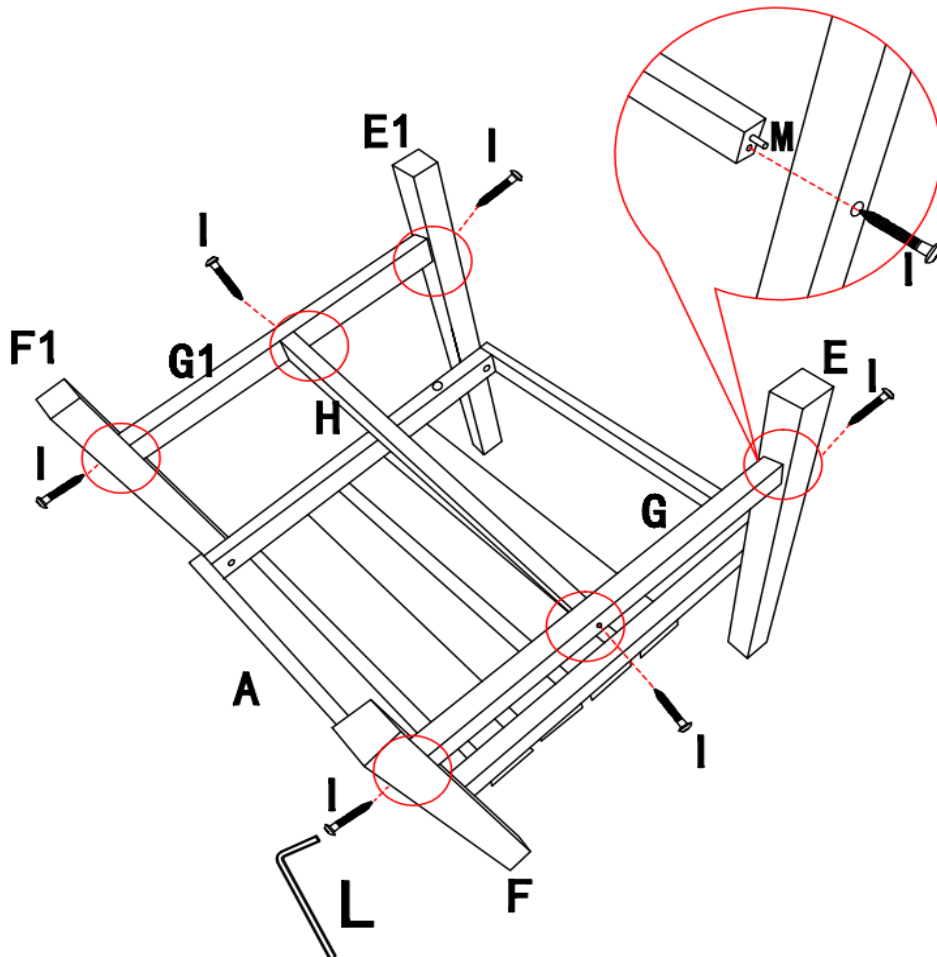

Outdoor Dining Chair Assembly Instruction

PARTS

HARDWARE LIST

Ⓛ

M6*65

10PCS

Ⓜ

M6*60

2PCS

Ⓚ

M6*40

6PCS

Ⓛ

1PCS

Ⓜ

6PCS

Step1

K*4

Step2

I*6
M*6

Step3

K*2
J*2

Step4

I*4