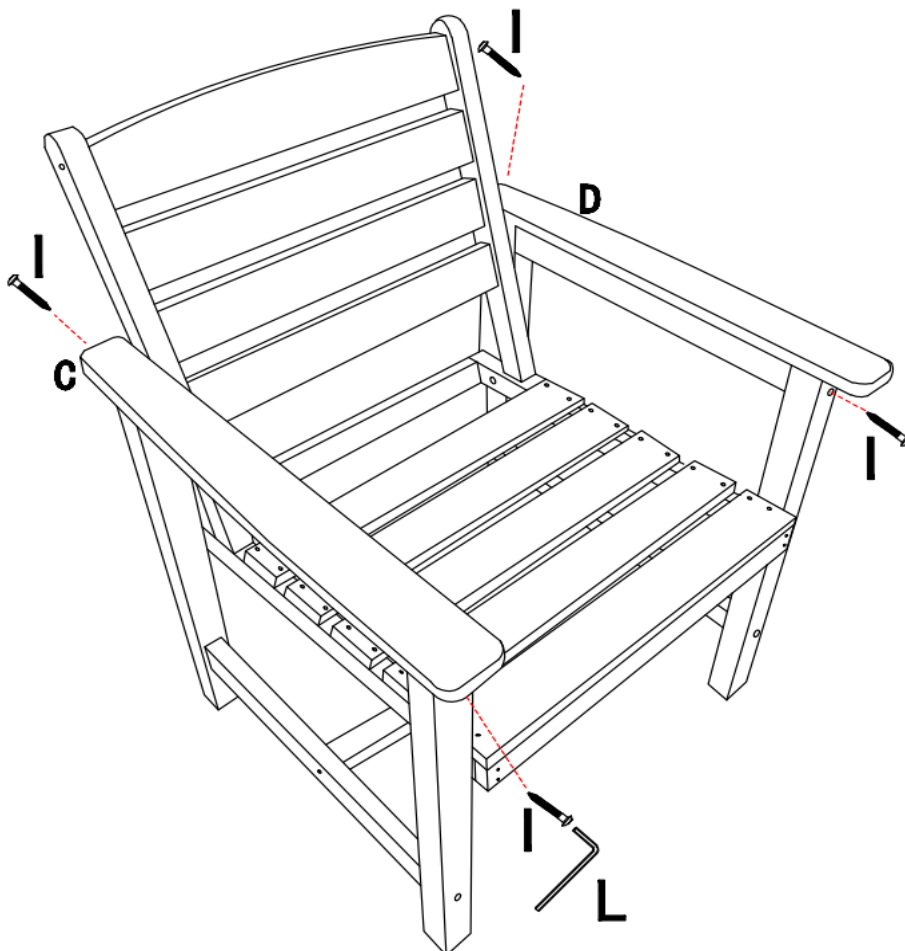

Outdoor Dining Chair Assembly Instruction

PARTS

HARDWARE LIST

Ⓛ

M6*65

10PCS

Ⓜ

M6*60

Step1

K*4

Step2

I*6
M*6

Step3

K*2
J*2

Step4

I*4