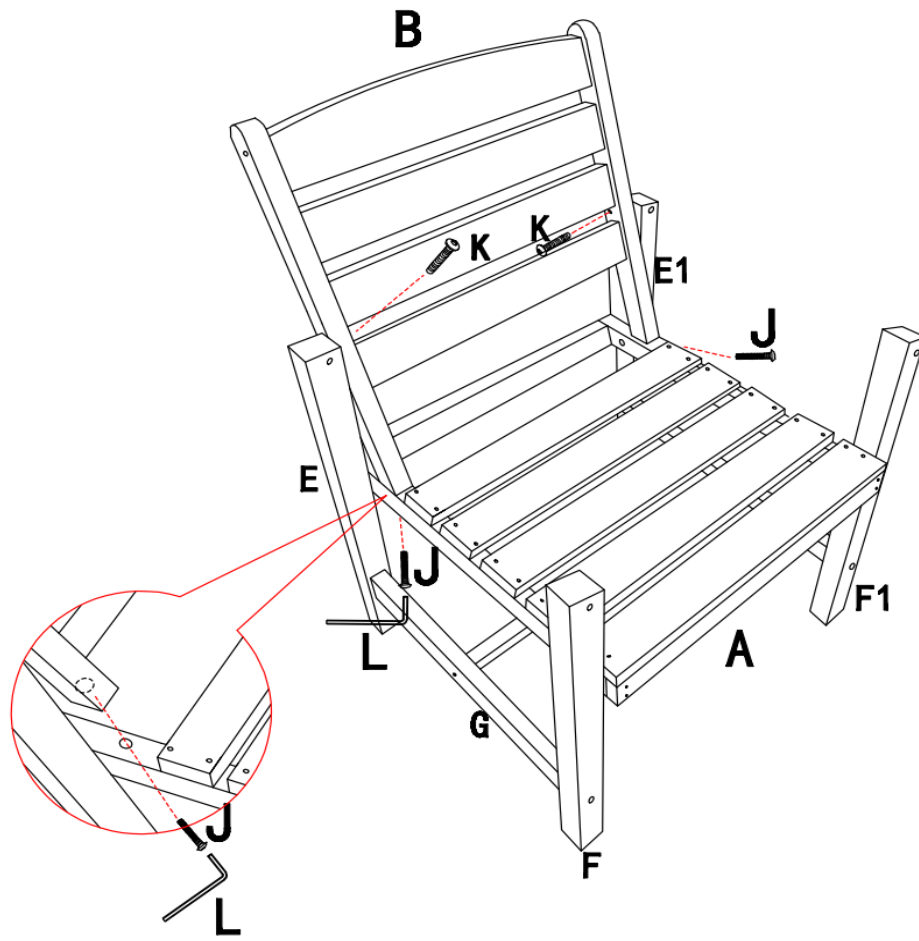

Outdoor Dining Chair Assembly Instruction

PARTS

HARDWARE LIST

Ⓛ

M6*65

10PCS

Ⓜ

M6*60

Step1

K*4

Step2

I*6
M*6

Step3

K*2
J*2

Step4

I*4