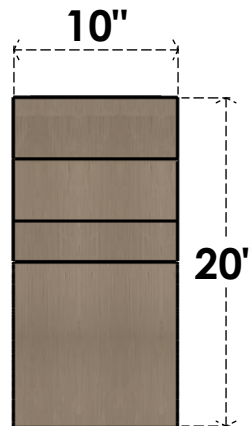

ITEM NUMBER: CORU10X30X20MONRCPR

10"W X 30"D X 20"H SERIES 3 CLASSIC MONTEREY ROUGH CEDAR
TIMBERTHANE FAUX WOOD CORBEL, PRIMED

SIDE PROFILE

FRONT PROFILE

ISOMETRIC

EKENA MILLWORK
2300 WEST MAIN ST.
CLARKSVILLE, TX 75426
TOLL FREE: 866-607-0453
WWW.EKENAMILLWORK.COM

NOTES

1. INSTALLATION TO BE COMPLETED IN ACCORDANCE WITH MANUFACTURER'S SPECIFICATIONS.
2. DRAWING MAY NOT BE TO SCALE
3. THIS DRAWING IS INTENDED FOR DESIGN AND PLANNING PURPOSES ONLY.
4. ALL INFORMATION CONTAINED HEREIN WAS CURRENT AT THE TIME OF DEVELOPMENT BUT MUST BE REVIEWED AND APPROVED BY THE PRODUCT MANUFACTURER TO BE CONSIDERED ACCURATE.
5. TIMBERTHANE ARCHITECTURAL PRODUCTS ARE MADE FROM HIGH DENSITY URETHANE AND COME FACTORY PRIMED