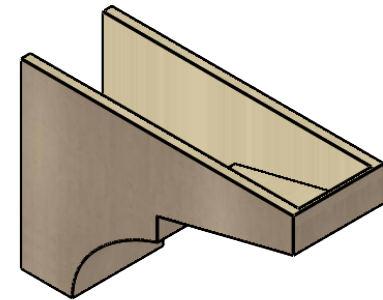

ITEM NUMBER: CORU10X30X20MONRCPR

10"W X 30"D X 20"H SERIES 3 CLASSIC MONTEREY ROUGH CEDAR
TIMBERTHANE FAUX WOOD CORBEL, PRIMED

SIDE PROFILE

FRONT PROFILE

ISOMETRIC

EKENA MILLWORK
2300 WEST MAIN ST.
CLARKSVILLE, TX 75426
TOLL FREE: 866-607-0453
WWW.EKENAMILLWORK.COM

NOTES

1. INSTALLATION TO BE COMPLETED IN ACCORDANCE WITH MANUFACTURER'S SPECIFICATIONS.
2. DRAWING MAY NOT BE TO SCALE
3. THIS DRAWING IS INTENDED FOR DESIGN AND PLANNING PURPOSES ONLY.
4. ALL INFORMATION CONTAINED HEREIN WAS CURRENT AT THE TIME OF DEVELOPMENT BUT MUST BE REVIEWED AND APPROVED BY THE PRODUCT MANUFACTURER TO BE CONSIDERED ACCURATE.
5. TIMBERTHANE ARCHITECTURAL PRODUCTS ARE MADE FROM HIGH DENSITY URETHANE AND COME FACTORY PRIMED