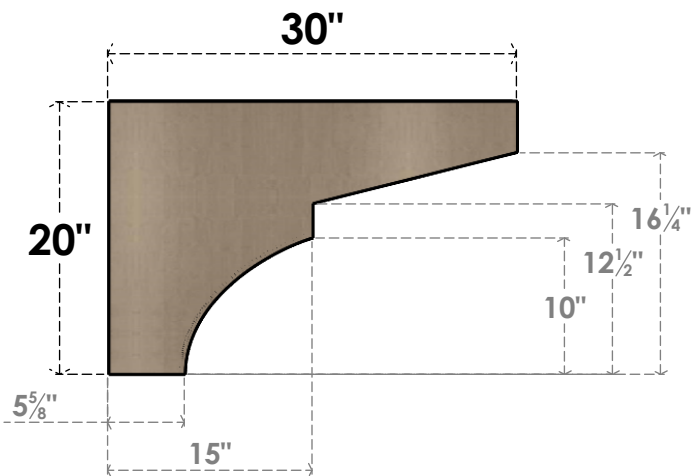

ITEM NUMBER: CORU10X30X20MONRCPR

10"W X 30"D X 20"H SERIES 3 CLASSIC MONTEREY ROUGH CEDAR
TIMBERTHANE FAUX WOOD CORBEL, PRIMED

SIDE PROFILE

FRONT PROFILE

ISOMETRIC

EKENA MILLWORK
2300 WEST MAIN ST.
CLARKSVILLE, TX 75426
TOLL FREE: 866-607-0453
WWW.EKENAMILLWORK.COM

NOTES

1. INSTALLATION TO BE COMPLETED IN ACCORDANCE WITH MANUFACTURER'S SPECIFICATIONS.
2. DRAWING MAY NOT BE TO SCALE
3. THIS DRAWING IS INTENDED FOR DESIGN AND PLANNING PURPOSES ONLY.
4. ALL INFORMATION CONTAINED HEREIN WAS CURRENT AT THE TIME OF DEVELOPMENT BUT MUST BE REVIEWED AND APPROVED BY THE PRODUCT MANUFACTURER TO BE CONSIDERED ACCURATE.
5. TIMBERTHANE ARCHITECTURAL PRODUCTS ARE MADE FROM HIGH DENSITY URETHANE AND COME FACTORY PRIMED