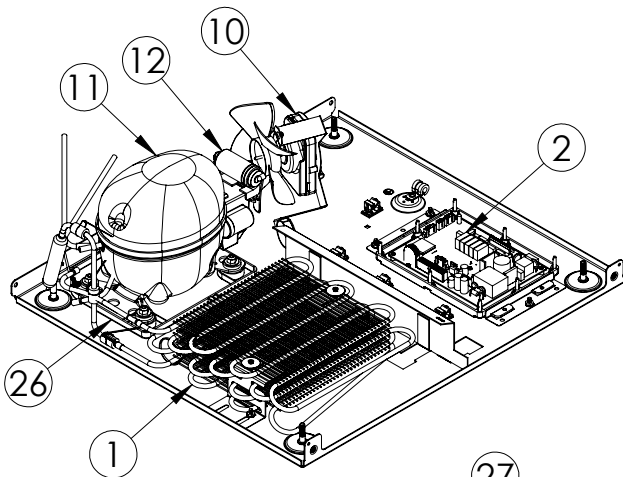

Service Parts List

marvelrefrigeration.com
616-754-5601

MLFZ224-IS01A

ITEM	DESCRIPTION	MARVEL P/N
1	CONDENSER ASSEMBLY	42249374
2	MAIN CONTROL BOARD KIT	S42088795
3	GRILLE	S4105806-BLK
4	LED LIGHT STRIP	S68100
5	DEFROST HEATER	42249372
6	ROCKER SWITCH	42246922
7	THERMISTOR ASSEMBLY	S41015903-BLK
8	U/I DISPLAY KIT	S68167-01
9	ACCESS COVER	S41015716
10	CONDENSER FAN MOTOR	42249159
11	EMBRACO COMPRESSOR	S41015689
12	COMPRESSOR ELECTRICALS	S41015922
13	EVAPORATOR ASSEMBLY	S41014110
14	DOOR ASSEMBLY	S42038815
15	EVAP FAN	S41014253
16	DOOR GASKET	S31580-035
17	HINGE KIT	S52411635-CHR
18	DOOR STOP	S41015708-BLK
19	STRIKER PLATE	S41015709-BLK
20	UPPER FREEZER BASKET WITH GLIDE	42249550
21	LOWER FREEZER BASKET WITH GLIDE	42249549
22	FREEZER SHELF	S41014225-SS
23	LEG LEVELERS (4)	42243808
24	POWER CORD	S41050606
25	EVAP THERMISTOR	S68092
26	DRAIN PAN	S41013227
27	DEFROST THERMOSTAT	S41013590

* NOT PICTURED