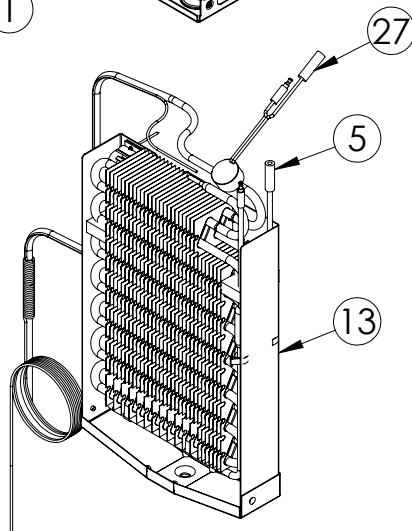

Service Parts List

marvelrefrigeration.com
616-754-5601

MLFZ224-IS01A

ITEM	DESCRIPTION	MARVEL P/N
1	CONDENSER ASSEMBLY	42249374
2	MAIN CONTROL BOARD KIT	S42088795
3	GRILLE	S4105806-BLK
4	LED LIGHT STRIP	S68100
5	DEFROST HEATER	42249372
6	ROCKER SWITCH	42246922
7	THERMISTOR ASSEMBLY	S41015903-BLK
8	U/I DISPLAY KIT	S68167-01
9	ACCESS COVER	S41015716
10	CONDENSER FAN MOTOR	42249159
11	EMBRACO COMPRESSOR	S41015689
12	COMPRESSOR ELECTRICALS	S41015922
13	EVAPORATOR ASSEMBLY	S41014110
14	DOOR ASSEMBLY	S42038815
15	EVAP FAN	S41014253
16	DOOR GASKET	S31580-035
17	HINGE KIT	S52411635-CHR
18	DOOR STOP	S41015708-BLK
19	STRIKER PLATE	S41015709-BLK
20	UPPER FREEZER BASKET WITH GLIDE	42249550
21	LOWER FREEZER BASKET WITH GLIDE	42249549
22	FREEZER SHELF	S41014225-SS
23	LEG LEVELERS (4)	42243808
24	POWER CORD	S41050606
25	EVAP THERMISTOR	S68092
26	DRAIN PAN	S41013227
27	DEFROST THERMOSTAT	S41013590

* NOT PICTURED