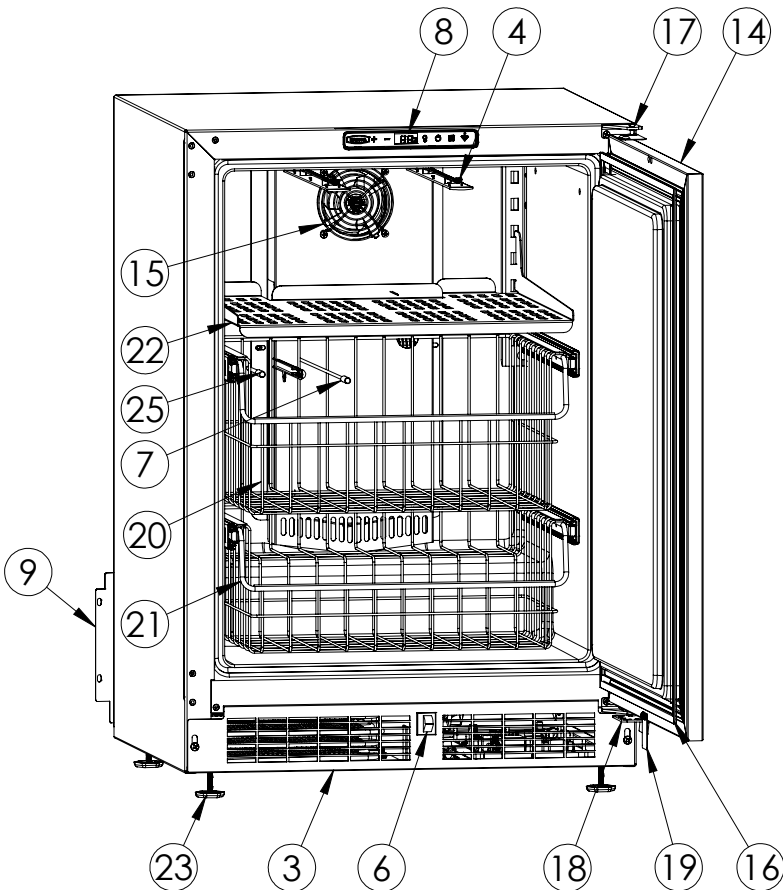

Service Parts List

marvelrefrigeration.com
616-754-5601

MLFZ224-IS01A

ITEM	DESCRIPTION	MARVEL P/N
1	CONDENSER ASSEMBLY	42249374
2	MAIN CONTROL BOARD KIT	S42088795
3	GRILLE	S4105806-BLK
4	LED LIGHT STRIP	S68100
5	DEFROST HEATER	42249372
6	ROCKER SWITCH	42246922
7	THERMISTOR ASSEMBLY	S41015903-BLK
8	U/I DISPLAY KIT	S68167-01
9	ACCESS COVER	S41015716
10	CONDENSER FAN MOTOR	42249159
11	EMBRACO COMPRESSOR	S41015689
12	COMPRESSOR ELECTRICALS	S41015922
13	EVAPORATOR ASSEMBLY	S41014110
14	DOOR ASSEMBLY	S42038815
15	EVAP FAN	S41014253
16	DOOR GASKET	S31580-035
17	HINGE KIT	S52411635-CHR
18	DOOR STOP	S41015708-BLK
19	STRIKER PLATE	S41015709-BLK
20	UPPER FREEZER BASKET WITH GLIDE	42249550
21	LOWER FREEZER BASKET WITH GLIDE	42249549
22	FREEZER SHELF	S41014225-SS
23	LEG LEVELERS (4)	42243808
24	POWER CORD	S41050606
25	EVAP THERMISTOR	S68092
26	DRAIN PAN	S41013227
27	DEFROST THERMOSTAT	S41013590

* NOT PICTURED