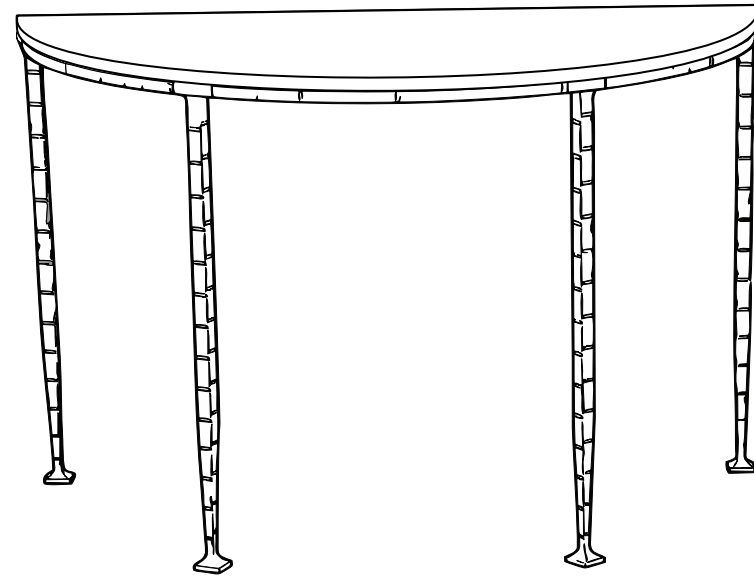

# KARMELNA CAST GLASS HALF MOON CONSOLE TABLE

DESIGN # SFV7925A

Assembly Instructions

**Need help?**

Feel free to contact us via email or call  
if you have any specific questions!

**contact us:**

[cs@safavieh.com](mailto:cs@safavieh.com)

**Parts List**

A x 1  
Glass Top

B x 1  
Metal Base

**1**

Place the Metal Base (B) upright on a clean & soft surface.

**2**

Place the Glass Top (A) on the Metal Base (B).

**3**