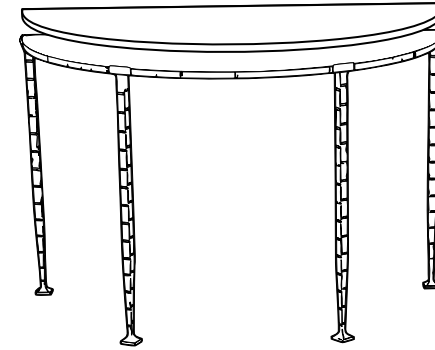

# KARMELNA CAST GLASS HALF MOON CONSOLE TABLE

DESIGN # SFV7925A

Assembly Instructions

**Need help?**

Feel free to contact us via email or call  
if you have any specific questions!

**contact us:**

[cs@safavieh.com](mailto:cs@safavieh.com)

**Parts List**

A x 1  
Glass Top

B x 1  
Metal Base

**1**

Place the Metal Base (B) upright on a clean & soft surface.

**2**

Place the Glass Top (A) on the Metal Base (B).

**3**