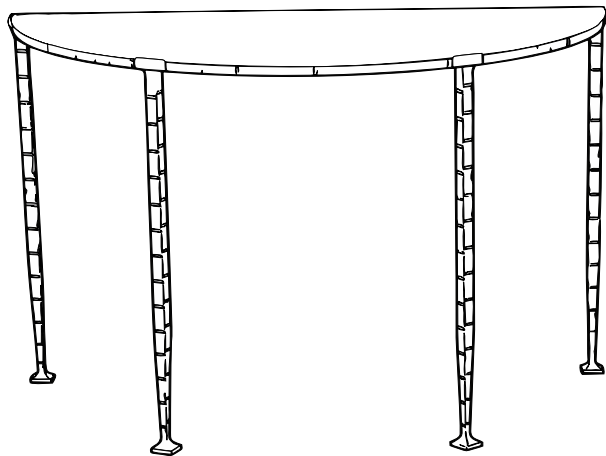

# KARMELNA CAST GLASS HALF MOON CONSOLE TABLE

DESIGN # SFV7925A

Assembly Instructions

**Need help?**

Feel free to contact us via email or call  
if you have any specific questions!

**contact us:**

[cs@safavieh.com](mailto:cs@safavieh.com)

**Parts List**

A x 1  
Glass Top

B x 1  
Metal Base

**1**

Place the Metal Base (B) upright on a clean & soft surface.

**2**

Place the Glass Top (A) on the Metal Base (B).

**3**