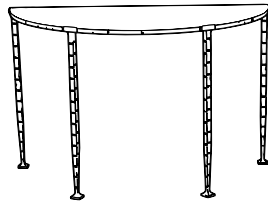

# KARMELNA CAST GLASS HALF MOON CONSOLE TABLE

DESIGN # SFV7925A

Assembly Instructions

**Need help?**

Feel free to contact us via email or call  
if you have any specific questions!

**contact us:**

[cs@safavieh.com](mailto:cs@safavieh.com)

866-422-9070

**SAFAVIEH**  
C O U T U R E

**Thanks for bringing  
Safavieh Couture into  
your home**

Every thing we make is incredibly simple to set up, including your new Console Table. You won't need any addition tools.

**Parts List**

A x 1  
Glass Top

B x 1  
Metal Base

**1**

Place the Metal Base (B) upright on a clean & soft surface.

**2**

Place the Glass Top (A) on the Metal Base (B).

**3**