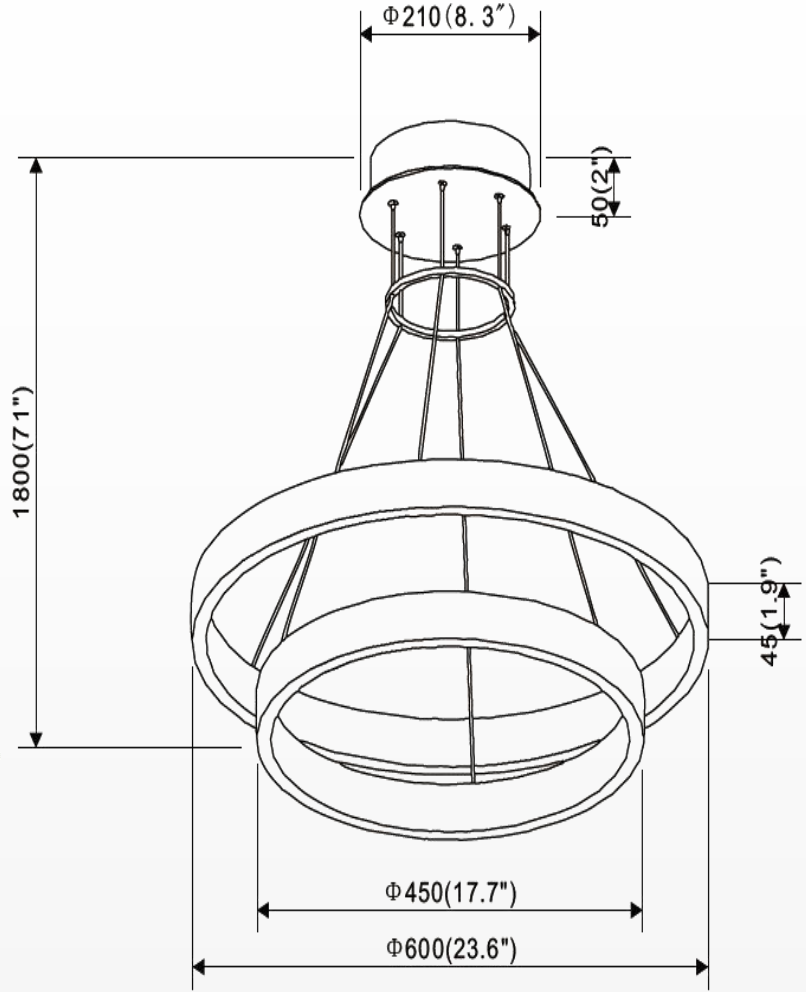

## SPECIFICATION

- Dimension: 23.6"×71"
- Wattage: 78W
- Voltage: 120V
- Temp: 3000K
- Lumens: 3985LM
- Dimmable: ELV , DIMMING 5%-100%
- CRI: > 80
- Material : Iron+Aluminum+Acrylic
- Lifespan : 50000hs
- Warranty: 3 years
- Operation temperature : -20°C-40°C