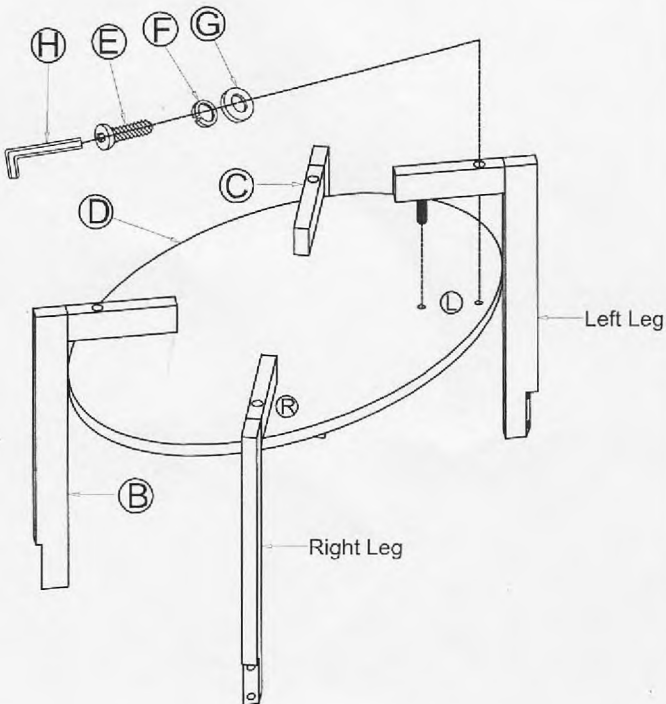

Assembly Instructions

Oval Condo/Apartment Coffee Table

A: Top Assembly	
B: (2) Left Leg	
C: (2) Right Leg	
D: Shelf	
E: (12) Bolts	
F: (12) Flat Washers	
G: (12) Lock Washers	
H: Allen Wrench	

Step 1

Place the shelf upside down. Fasten the legs and shelf with bolts. Do not tighten yet.

Step 2

Place the top upside down on a soft surface. Fasten the legs and top with bolts. Now tighten all bolts.