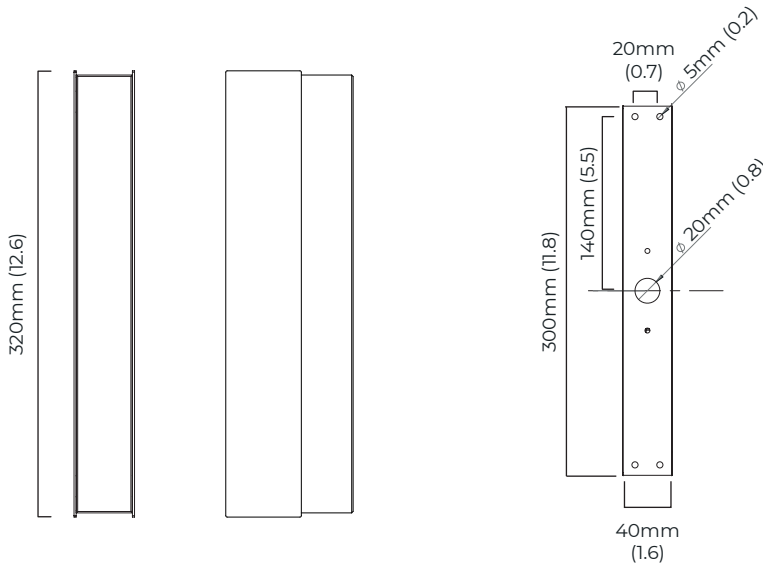

### WEIGHT

2kg (4.4lbs)

### CERTIFICATION

also available in IP44 version, please contact sales@ctolighting.co.uk for more information

mounting plate dimensions

North America junction box cover

	Input Voltage	As Standard	On Request
Phase Cut (rotary dimmer)	230	✓	
0/1-10V	230	✓	
DALi	230		✓
Phase Cut (rotary dimmer)	120	✓	
0/1-10V	120		✓
DALi	120	x	x