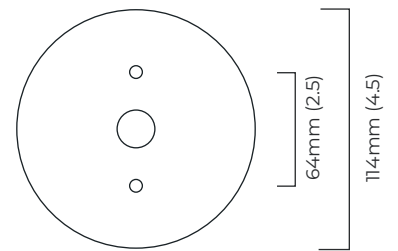

### CERTIFICATION

also available in IP44 version, please contact sales@ctolighting.co.uk for more information

mounting plate dimensions

North America junction box cover

	Input Voltage	As Standard	On Request
Phase Cut (rotary dimmer)	230	✓	
0/1-10V	230	✓	
DALi	230		✓
Phase Cut (rotary dimmer)	120	✓	
0/1-10V	120		✓
DALi	120	x	x