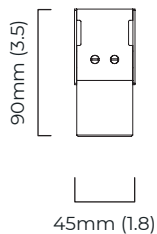

### WEIGHT

2kg (4.4lbs)

### CERTIFICATION

also available in IP44 version, please contact sales@ctolighting.co.uk for more information

mounting plate dimensions

North America junction box cover

	Input Voltage	As Standard	On Request
Phase Cut (rotary dimmer)	230	✓	
0/1-10V	230	✓	
DALi	230		✓
Phase Cut (rotary dimmer)	120	✓	
0/1-10V	120		✓
DALi	120	x	x