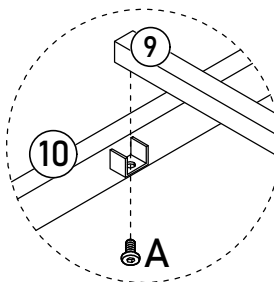

M6*45mm
2pcs

x2

STEP 3:

C

M6*45mm

4pcs

E

M8*40mm

8pcs

STEP 4:

A

M6*12mm

12pcs

STEP 5:

Peel off the protective film on the LED light strip (L), then stick it underneath the metal pipe as shown.

Please use CR2025 type batteries.
Veuillez utiliser des piles de type CR2025.

STEP 6:

A

M6*12mm
4pcs

STEP 7:

N

M3*5mm
2pcs
O

1pc

STEP 8: