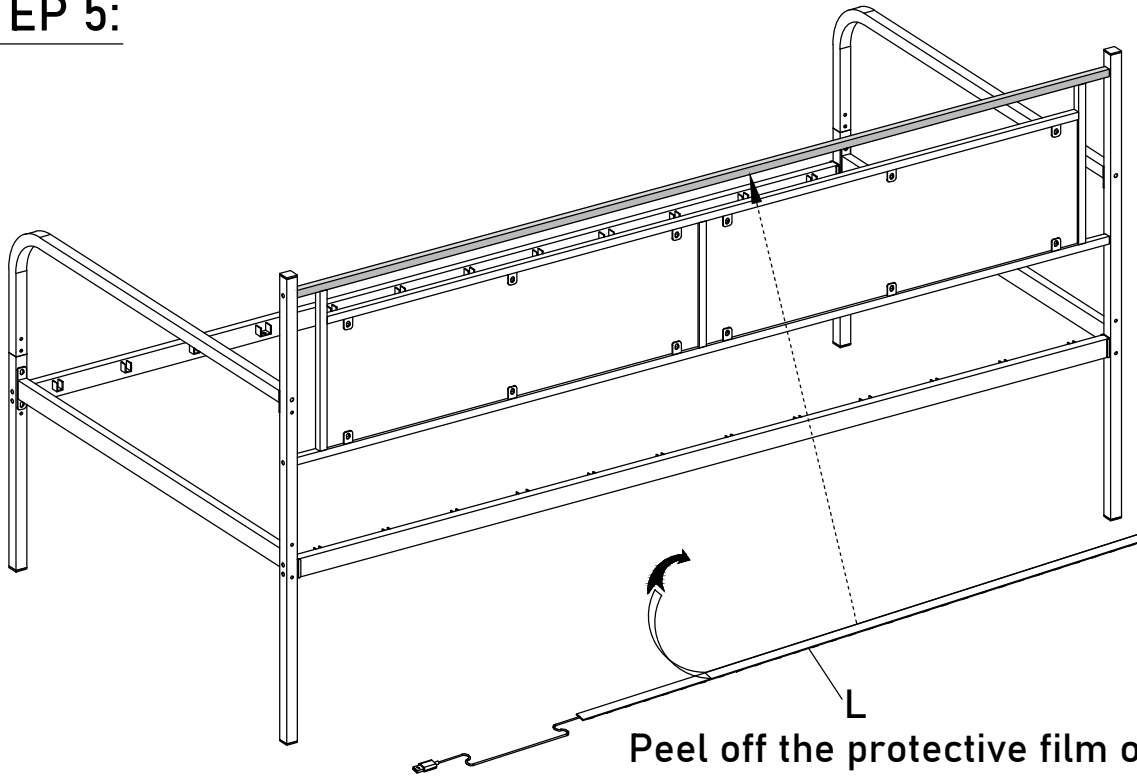

8pcs

STEP 4:

A

M6*12mm

12pcs

STEP 5:

Peel off the protective film on the LED light strip (L), then stick it underneath the metal pipe as shown.

Please use CR2025 type batteries.
Veuillez utiliser des piles de type CR2025.

STEP 6:

A

M6*12mm
4pcs

STEP 7:

N

M3*5mm
2pcs
O

1pc

STEP 8: