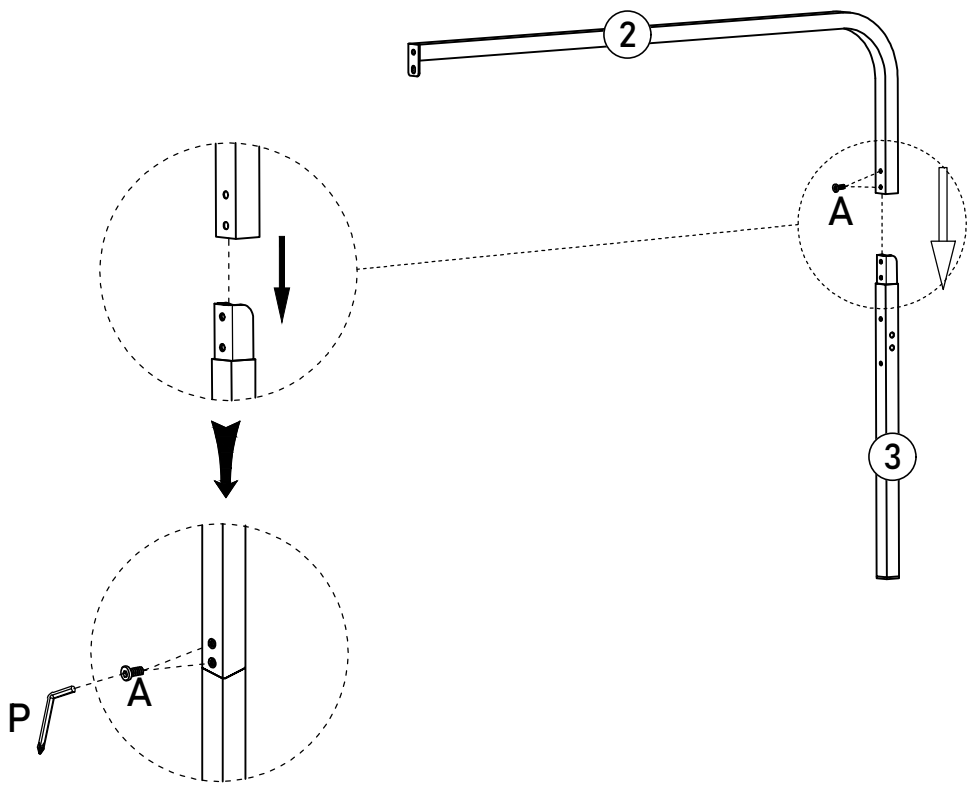

STEP 1:

A

M6*12mm
4pcs

x2

STEP 2:

A

M6*12mm
10pcs

C

8pcs

STEP 4:

A

M6*12mm

12pcs

STEP 5:

Peel off the protective film on the LED light strip (L), then stick it underneath the metal pipe as shown.

Please use CR2025 type batteries.
Veuillez utiliser des piles de type CR2025.