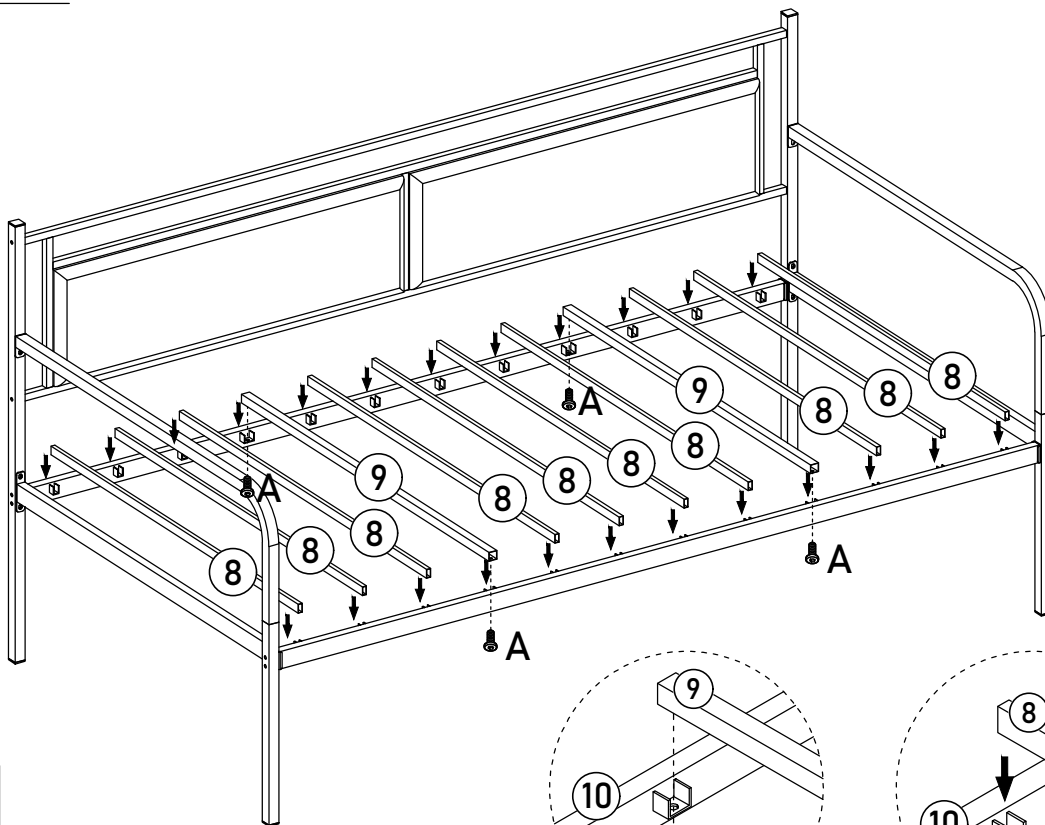

8pcs

STEP 4:

A

M6*12mm

12pcs

STEP 5:

Peel off the protective film on the LED light strip (L), then stick it underneath the metal pipe as shown.

Please use CR2025 type batteries.
Veuillez utiliser des piles de type CR2025.

STEP 6:

A

M6*12mm
4pcs

STEP 7:

N

M3*5mm
2pcs
O

1pc

STEP 8: