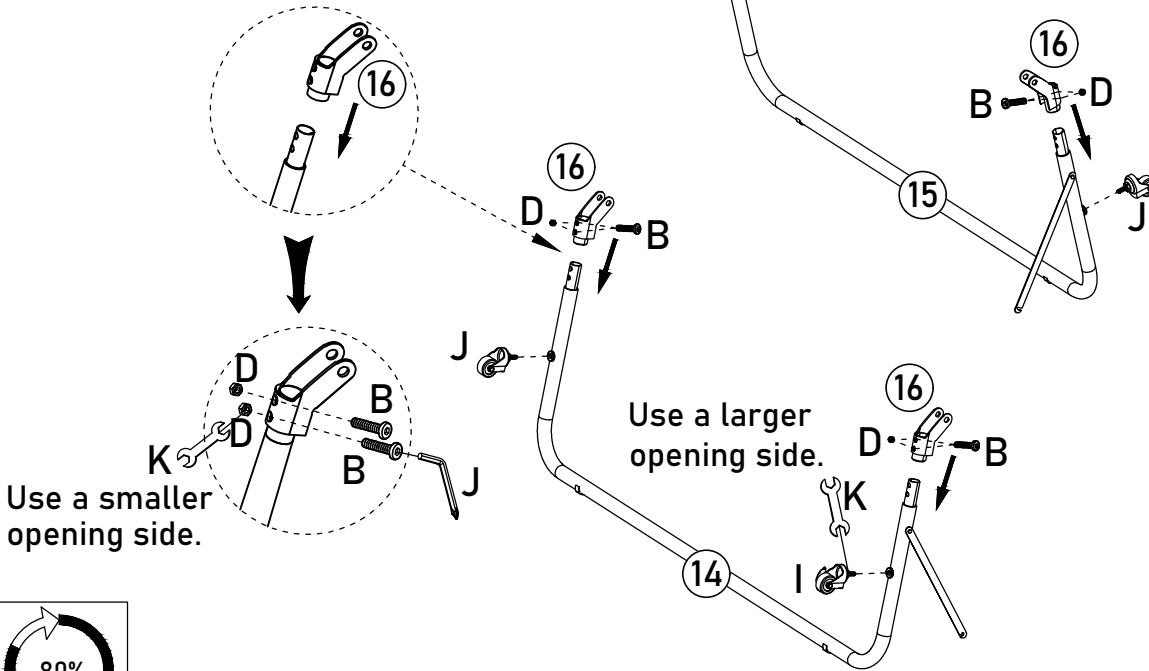

8pcs

STEP 4:

A

M6*12mm

12pcs

STEP 5:

Peel off the protective film on the LED light strip (L), then stick it underneath the metal pipe as shown.

Please use CR2025 type batteries.
Veuillez utiliser des piles de type CR2025.

STEP 6:

A

M6*12mm
4pcs

STEP 7:

N

M3*5mm
2pcs
O

1pc

STEP 8:

NOTE: It's recommended to use power tool during this step.

C

M6*45mm
8pcs
G

Ø4*20mm
8pcs
H

4pcs

STEP 9:

Insert downwards,
aligning with the hole.

B

2pcs

K

1pc

STEP 10:

Snap the fittings assembled in step 9 to the frame assembled in step 8. Then hook the rotatable iron plates on the ⑭ and ⑮ to the ⑪ protruding rivets.

E

M8*40mm

4pcs