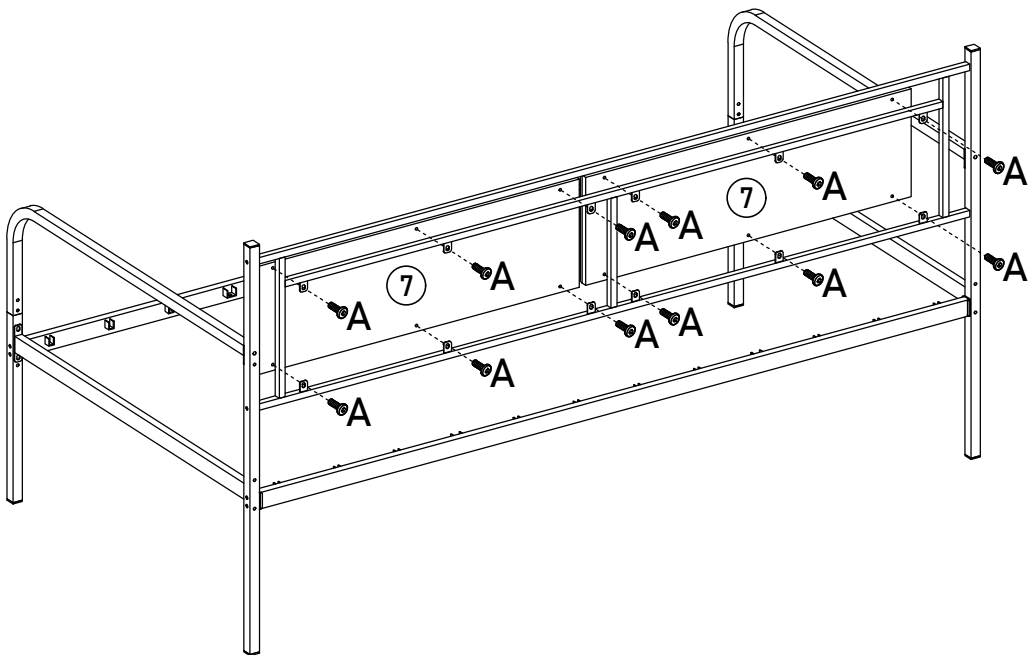

M6*45mm
2pcs

x2

STEP 3:

C

M6*45mm

4pcs

E

M8*40mm

8pcs

STEP 4:

A

M6*12mm

12pcs

STEP 5:

Peel off the protective film on the LED light strip (L), then stick it underneath the metal pipe as shown.

Please use CR2025 type batteries.
Veuillez utiliser des piles de type CR2025.