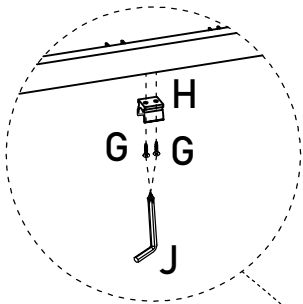

8pcs

STEP 4:

A

M6*12mm

12pcs

STEP 5:

Peel off the protective film on the LED light strip (L), then stick it underneath the metal pipe as shown.

Please use CR2025 type batteries.
Veuillez utiliser des piles de type CR2025.

STEP 6:

A

M6*12mm
4pcs

STEP 7:

N

M3*5mm
2pcs
O

1pc

STEP 8:

NOTE: It's recommended to use power tool during this step.

C

M6*45mm
8pcs
G

Ø4*20mm
8pcs
H

4pcs

STEP 9:

Insert downwards,
aligning with the hole.

B