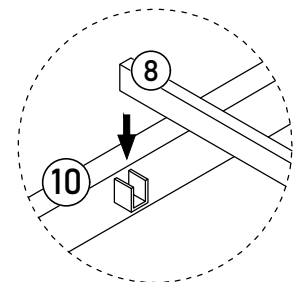

M6*45mm
2pcs

x2

STEP 3:

C

M6*45mm

4pcs

E

M8*40mm

8pcs

STEP 4:

A

M6*12mm

12pcs

STEP 5:

Peel off the protective film on the LED light strip (L), then stick it underneath the metal pipe as shown.

Please use CR2025 type batteries.
Veuillez utiliser des piles de type CR2025.

STEP 6:

A

M6*12mm
4pcs

STEP 7:

N

M3*5mm
2pcs
O

1pc

STEP 8:

NOTE: It's recommended to use power tool during this step.

C

M6*45mm
8pcs
G

Ø4*20mm
8pcs
H

4pcs

STEP 9:

Insert downwards,
aligning with the hole.

B