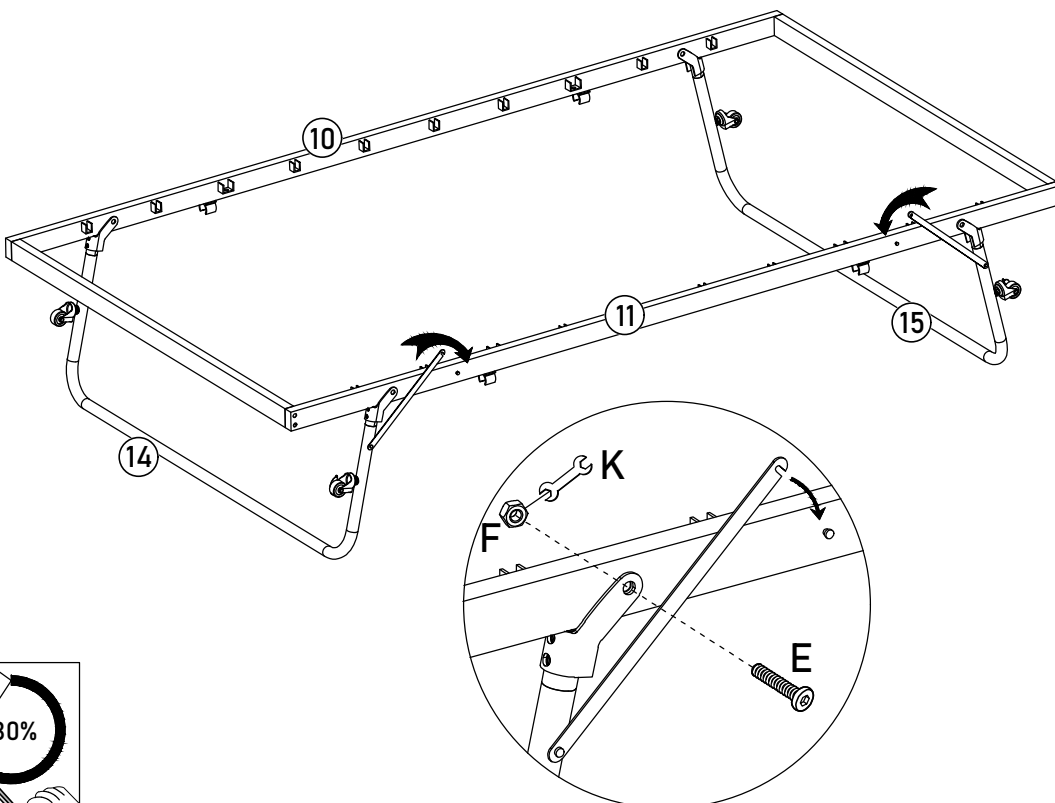

2pcs

K

1pc

STEP 10:

Snap the fittings assembled in step 9 to the frame assembled in step 8. Then hook the rotatable iron plates on the ⑭ and ⑮ to the ⑪ protruding rivets.

E

M8*40mm

4pcs