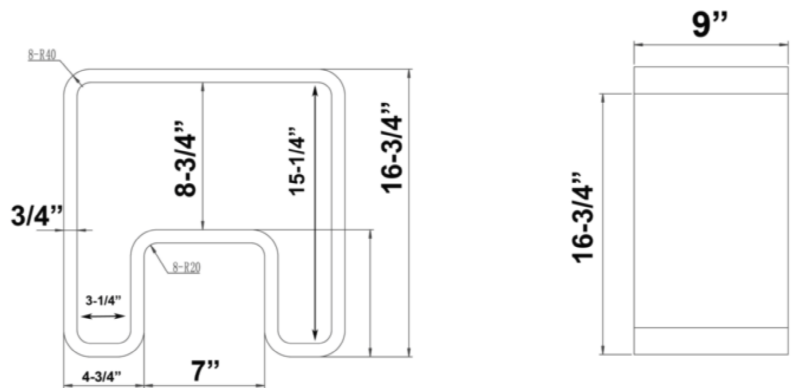

16-1/2" RESIN SHOWER STOOL

Cat. No.
6218

Features:

- ▶ Durable resin construction
- ▶ Available in Matte or Gloss finish
- ▶ Sleek contemporary style
- ▶ For use in or out of shower
- ▶ Maximum weight capacity is 330 lbs.

Stool Colors:

MT Matte white
GL Gloss White
MB Matte Black

Overall Dimensions:

Width: 16-1/2"
Depth: 9"
Height: 16-3/4"

Dimensions of fixture are nominal and may vary. Dimensions and specifications subject to change without notice.