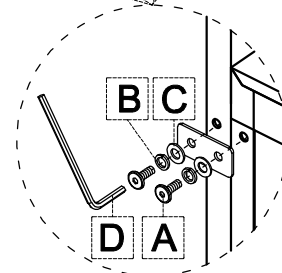

PLEASE NOTE : To help prevent the possibility of tip-over, install the ANTI-TIP OVER restraint provided.

Hardware kit

No	Description	Qty
A	 Metal plate	2 pcs
B	 Bolt	M6 x 15 4 pcs
C	 Lock washer	M8 4 pcs
D	 Flat washer	M8 x 16 4 pcs
E	 Allen Key	K4 1 pc

ASSEMBLY INSTRUCTIONS & PARTS IDENTIFICATION

BRIDGE

Thank you for purchasing this quality product. Be sure to check all packing material carefully for small parts that may have come loose inside the carton during shipment.

Hardware kit				
No	Description			Qty
A		Bolt	M6 x 30	4 pcs
B		Lock washer	M8	4 pcs
C		Flat washer	M8 x 18	4 pcs
D		Allen Key	K4	1 pc

**ATTACHING THE PIER
BRIDGE TO THE PIERS**

**THIS HARDWARE PACKED IN
WITH THE PIER**