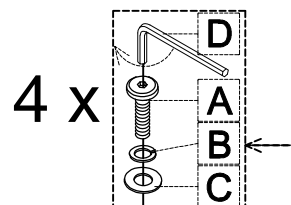

ASSEMBLY INSTRUCTIONS & PARTS IDENTIFICATION

BRIDGE

Thank you for purchasing this quality product. Be sure to check all packing material carefully for small parts that may have come loose inside the carton during shipment.

Hardware kit				
No	Description			Qty
A		Bolt	M6 x 30	4 pcs
B		Lock washer	M8	4 pcs
C		Flat washer	M8 x 18	4 pcs
D		Allen Key	K4	1 pc