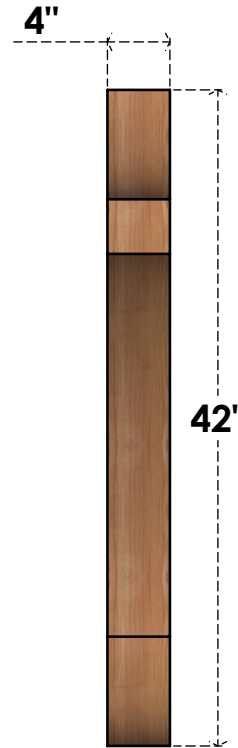

BRC04X42X42OLY00RWR

4"W X 42"D X 42"H OLYMPIC ROUGH SAWN BRACE, WESTERN RED CEDAR

SIDE

FRONT

EKENA MILLWORK
 2300 WEST MAIN ST.
 CLARKSVILLE, TX 75426
 TOLL FREE: 866-607-0453
 WWW.EKENAMILLWORK.COM

NOTES

1. INSTALLATION TO BE COMPLETED IN ACCORDANCE WITH MANUFACTURER'S SPECIFICATIONS.
2. DRAWING MAY NOT BE TO SCALE
3. THIS DRAWING IS INTENDED FOR DESIGN AND PLANNING PURPOSES ONLY.
4. ALL INFORMATION CONTAINED HEREIN WAS CURRENT AT THE TIME OF DEVELOPMENT BUT MUST BE REVIEWED AND APPROVED BY THE PRODUCT MANUFACTURER TO BE CONSIDERED ACCURATE.
5. PRODUCTS ARE NOT KILN DRIED. THIS ITEM IS UNIQUE AND WILL CONTAIN THE NATURAL VARIATIONS THAT THE WOOD SPECIES OFFERS. THIS MAY RESULT IN VARIATIONS UP TO 1/4"