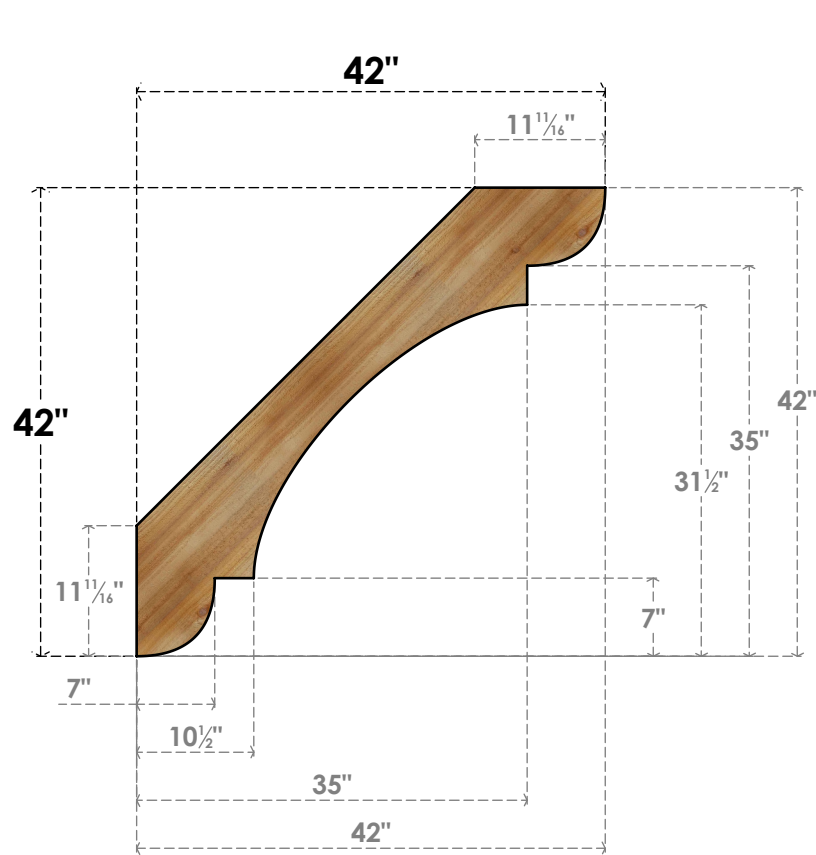

BRC04X42X42OLY00RWR

4"W X 42"D X 42"H OLYMPIC ROUGH SAWN BRACE, WESTERN RED CEDAR

SIDE

FRONT

EKENA MILLWORK
 2300 WEST MAIN ST.
 CLARKSVILLE, TX 75426
 TOLL FREE: 866-607-0453
 WWW.EKENAMILLWORK.COM

NOTES

1. INSTALLATION TO BE COMPLETED IN ACCORDANCE WITH MANUFACTURER'S SPECIFICATIONS.
2. DRAWING MAY NOT BE TO SCALE
3. THIS DRAWING IS INTENDED FOR DESIGN AND PLANNING PURPOSES ONLY.
4. ALL INFORMATION CONTAINED HEREIN WAS CURRENT AT THE TIME OF DEVELOPMENT BUT MUST BE REVIEWED AND APPROVED BY THE PRODUCT MANUFACTURER TO BE CONSIDERED ACCURATE.
5. PRODUCTS ARE NOT KILN DRIED. THIS ITEM IS UNIQUE AND WILL CONTAIN THE NATURAL VARIATIONS THAT THE WOOD SPECIES OFFERS. THIS MAY RESULT IN VARIATIONS UP TO 1/4"