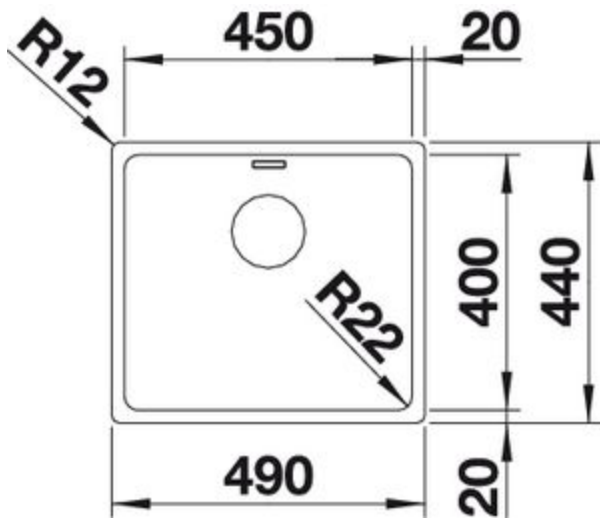

Surfaces

Stainless steel
18/10

Stainless steel 18/10

Item No. BL467003

Details

Top View

Side View

Front View

Scope of supply

waste and overflow fitting with space-saving pipe, 3 1/2" basket strainer, fixing kit (sealing not included)

Design tips

Cabinet Width: 50 cm

Bowl depth: 190 mm

Cut out size: 480 x 430 x R15