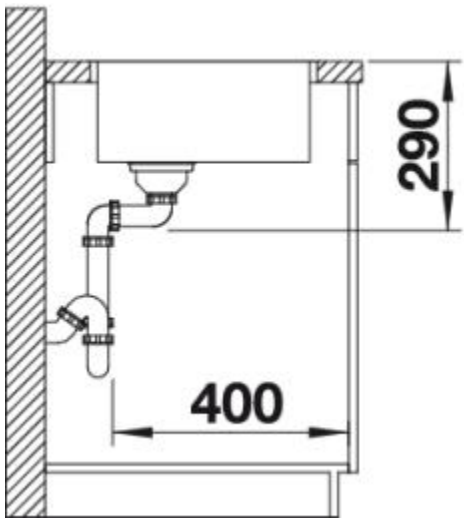

Surfaces

Stainless steel
18/10

Stainless steel 18/10

Item No. BL467003

Details

Top View

Side View

Front View

Scope of supply

waste and overflow fitting with space-saving pipe, 3 1/2" basket strainer, fixing kit (sealing not included)

Design tips

Cabinet Width: 50 cm

Bowl depth: 190 mm

Cut out size: 480 x 430 x R15