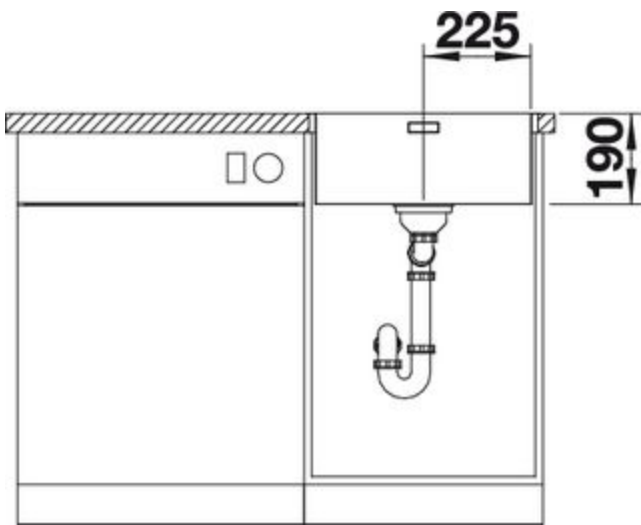

Surfaces

Stainless steel
18/10

Stainless steel 18/10

Item No. BL467003

Details

Top View

Side View

Front View

Scope of supply

waste and overflow fitting with space-saving pipe, 3 1/2" basket strainer, fixing kit (sealing not included)

Design tips

Cabinet Width: 50 cm

Bowl depth: 190 mm

Cut out size: 480 x 430 x R15