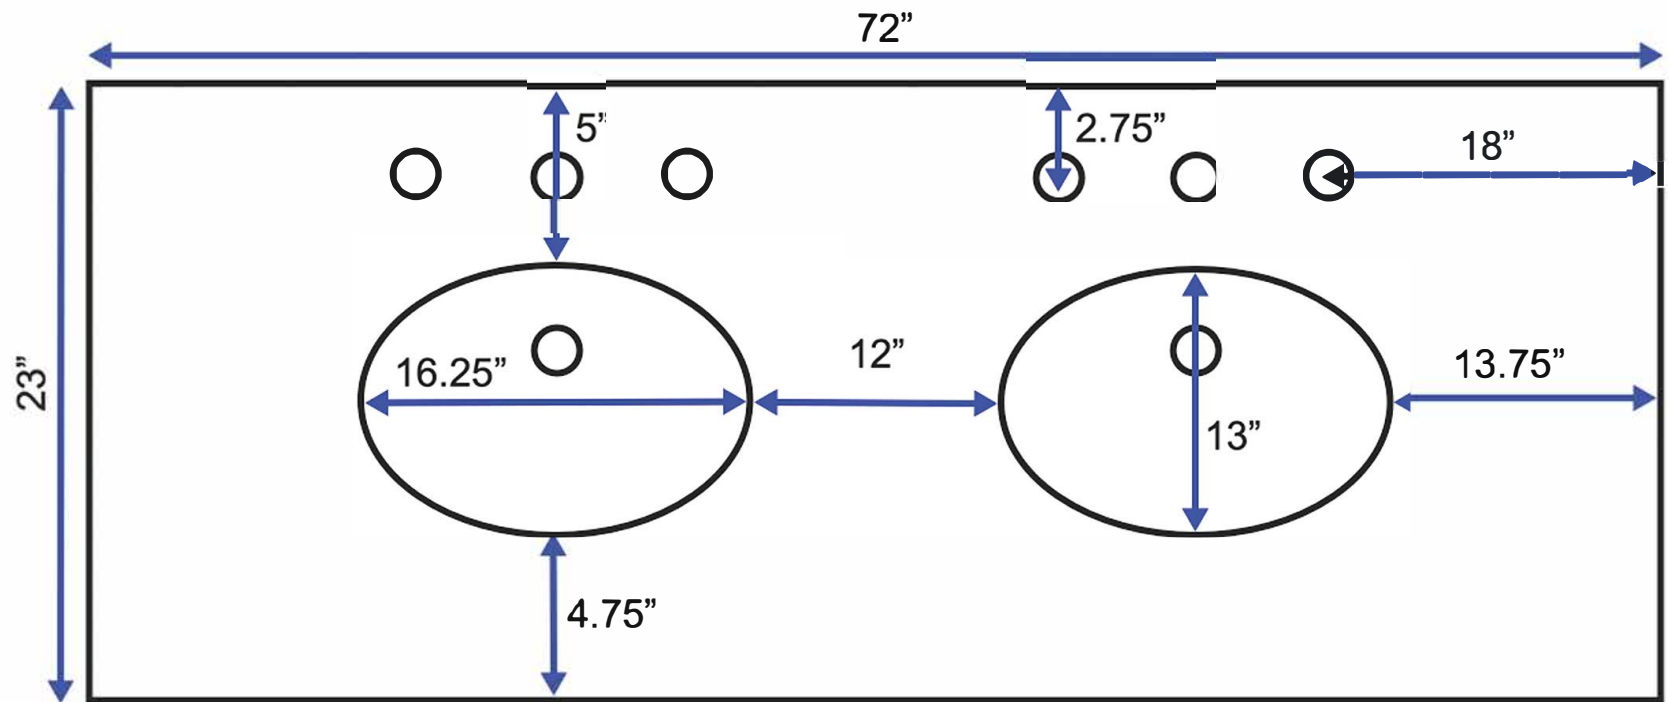

# Bella 72-inch Double Vanity (Top View)

All measurements are approximate and rounded to the nearest quarter inch.  
Please allow for a slight margin of error.