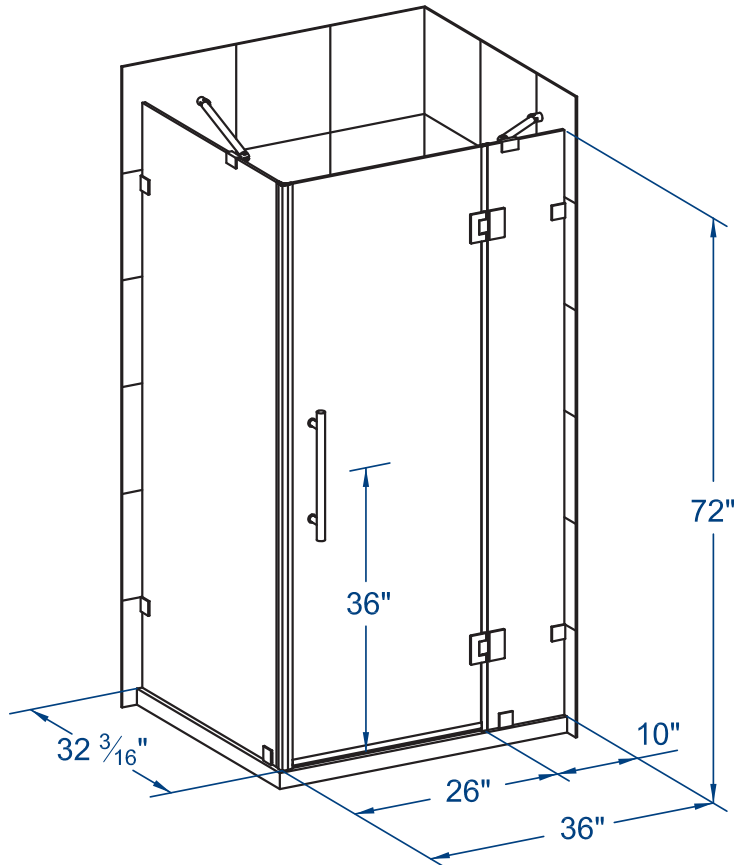

## SEN987-3632-10

**ASTON**

COMPLETELY FRAMELESS HINGED SHOWER ENCLOSURE

### FEATURES

COMPLETELY FRAMELESS

REVERSIBLE DOOR

CORNER ALCOVE

HINGED