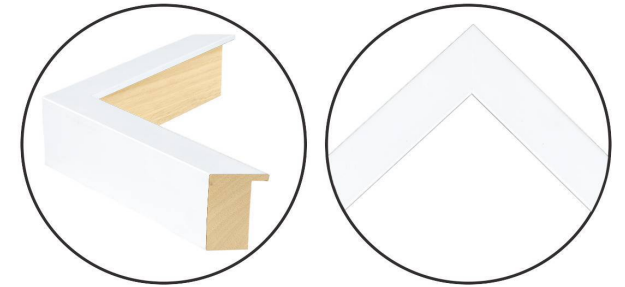

# WENDOVER ART GROUP

---

ITEM NUMBER : **WMS0238**

TITLE : **Dimensional Folded Capsule  
1**

OUTWARD DIMENSION (W X H) : **21.5" x 21.5"**

FRAME (WIDTH X DEPTH) : **MC2329 | 1" x 2.13"**

FRAME FINISH : **Standard Frame  
Matte White**

DESCRIPTION :

**Hand Folded and Dimensional Paper Design, Centered and  
Mounted on Mat, Framed in Shadowbox**