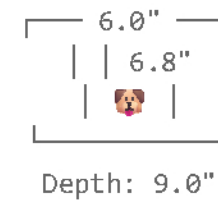

## Product Specifications

Dimensions: 6" W × 6.8" H × 9" D Weight: 2.3 lbs

Body Material: Plush Microfiber Vest Material: Faux Sherpa Wool

Filling: 90% Sand, 10% Fabric Color: Fawn/White/Brown

Care: Spot Clean Only