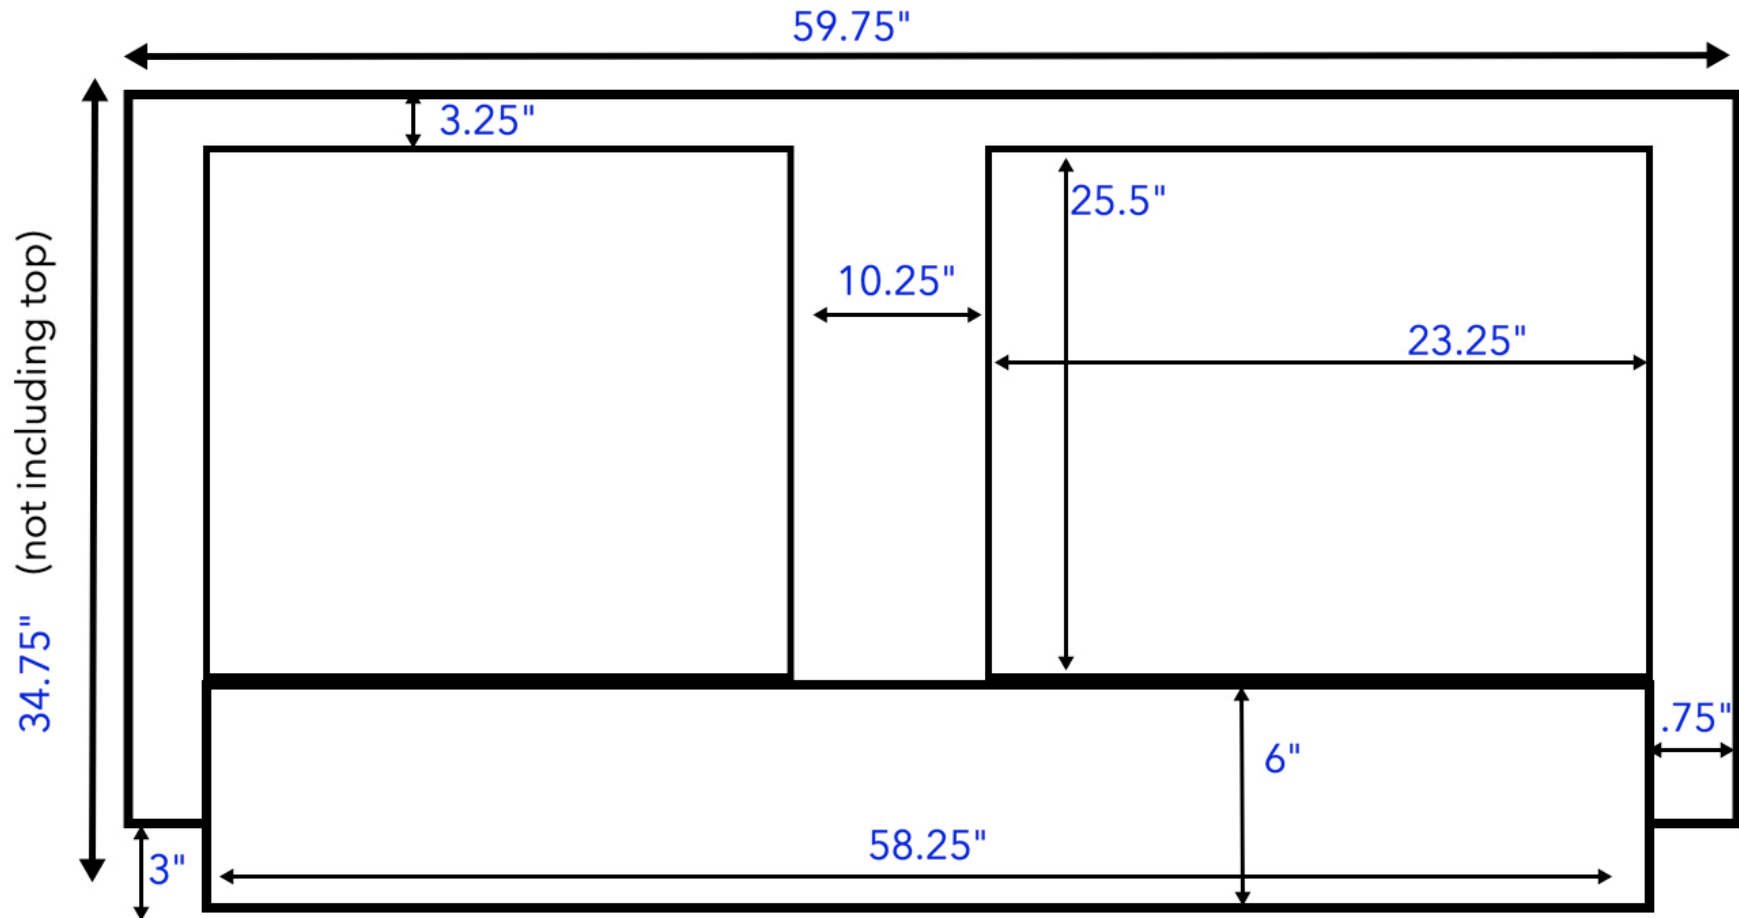

Peyton 60-inch Double Vanity (Back View)

All measurements are approximate and rounded to the nearest quarter inch.
Please allow for a slight margin of error.