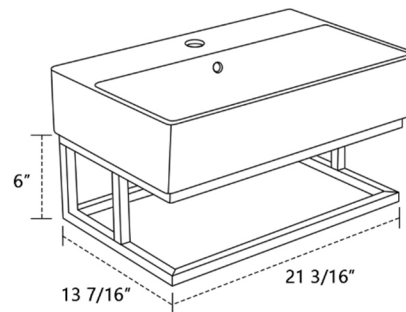

Model #DV-1WS0322B

Overall Dimension: 22 3/8" L x 14 3/16" W x 5 1/8" H

Features:

- Maximize bathroom space with the floating wall-mounted bathroom sink installation, ideal for smaller bathrooms or spaces that require efficient layout. This design frees up floor space and provides a sleek, modern look while enhancing the overall functionality of your bathroom.
- Crafted from rust- and moisture- proof stainless steel, the black towel rack has a strong load-bearing capacity to provide extra stability for the floating sink, while also conveniently storing towels and other bathroom essentials in an easy-to-access and neatly organized manner.
- Crafted from premium ceramic fired at 2600°F, this bathroom sink provides outstanding durability and features a scratch-proof, non-porous surface that is easy to clean and maintain while retaining its glossy finish and withstanding fading or cracking from everyday use.
- This wall mounted sink is 3 3/8 inches deep, with a rounded curved bottom to effectively prevent water from pooling and meet daily washing needs.
- Adopting a rounded corners design, the small bathroom sink features a streamlined appearance that is both beautiful and safe, reducing the risk of accidental collision. With an adjustable installation height to meet personalized needs, its overflow hole design effectively prevents water overflow, ensuring safe use.

Package Included:

● Bathroom Sink

● Stainless Steel Rack

● Wall Mounting Hardware

● Installation Guide

Technical Specifications:

- + Product Size: 22 3/8" L x 14 3/16" W x 5 1/8" H
- + Sink Interior Size: 21 7/16" L x 8 7/8" W x 3 3/8" H
- + Weight: 35.27 lbs
- + Color: White
- + Drain: 1 3/4" Diameter
- + Faucet Hole: 1 3/8" Diam