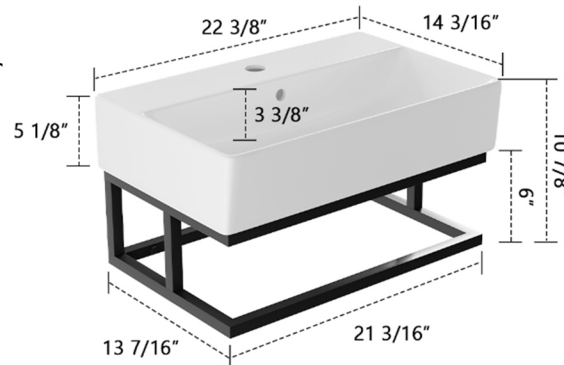

Model #DV-1WS0322B

Overall Dimension: 22 3/8" L x 14 3/16" W x 5 1/8" H

Features:

- Maximize bathroom space with the floating wall-mounted bathroom sink installation, ideal for smaller bathrooms or spaces that require efficient layout. This design frees up floor space and provides a sleek, modern look while enhancing the overall functionality of your bathroom.
- Crafted from rust- and moisture- proof stainless steel, the black towel rack has a strong load-bearing capacity to provide extra stability for the floating sink, while also conveniently storing towels and other bathroom essentials in an easy-to-access and neatly organized manner.
- Crafted from premium ceramic fired at 2600°F, this bathroom sink provides outstanding durability and features a scratch-proof, non-porous surface that is easy to clean and maintain while retaining its glossy finish and withstanding fading or cracking from everyday use.
- This wall mounted sink is 3 3/8 inches deep, with a rounded curved bottom to effectively prevent water from pooling and meet daily washing needs.
- Adopting a rounded corners design, the small bathroom sink features a streamlined appearance that is both beautiful and safe, reducing the risk of accidental collision. With an adjustable installation height to meet personalized needs, its overflow hole design effectively prevents water overflow, ensuring safe use.

Package Included:

● Bathroom Sink

● Stainless Steel Rack

● Wall Mounting Hardware

● Installation Guide

Technical Specifications:

- + Product Size: 22 3/8" L x 14 3/16" W x 5 1/8" H
- + Sink Interior Size: 21 7/16" L x 8 7/8" W x 3 3/8" H
- + Weight: 35.27 lbs
- + Color: White
- + Drain: 1 3/4" Diameter
- + Faucet Hole: 1 3/8" Diam