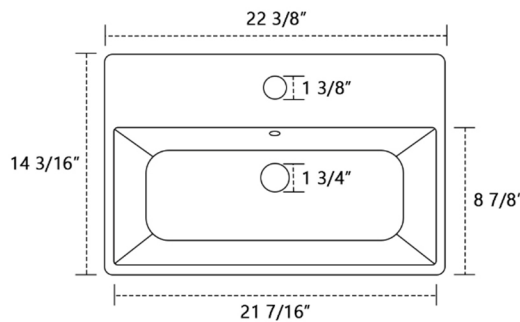

Model #DV-1WS0322B

Overall Dimension: 22 3/8" L x 14 3/16" W x 5 1/8" H

Features:

- Maximize bathroom space with the floating wall-mounted bathroom sink installation, ideal for smaller bathrooms or spaces that require efficient layout. This design frees up floor space and provides a sleek, modern look while enhancing the overall functionality of your bathroom.
- Crafted from rust- and moisture- proof stainless steel, the black towel rack has a strong load-bearing capacity to provide extra stability for the floating sink, while also conveniently storing towels and other bathroom essentials in an easy-to-access and neatly organized manner.
- Crafted from premium ceramic fired at 2600°F, this bathroom sink provides outstanding durability and features a scratch-proof, non-porous surface that is easy to clean and maintain while retaining its glossy finish and withstanding fading or cracking from everyday use.
- This wall mounted sink is 3 3/8 inches deep, with a rounded curved bottom to effectively prevent water from pooling and meet daily washing needs.
- Adopting a rounded corners design, the small bathroom sink features a streamlined appearance that is both beautiful and safe, reducing the risk of accidental collision. With an adjustable installation height to meet personalized needs, its overflow hole design effectively prevents water overflow, ensuring safe use.

Package Included:

● Bathroom Sink

● Stainless Steel Rack

● Wall Mounting Hardware

● Installation Guide

Technical Specifications:

- + Product Size: 22 3/8" L x 14 3/16" W x 5 1/8" H
- + Sink Interior Size: 21 7/16" L x 8 7/8" W x 3 3/8" H
- + Weight: 35.27 lbs
- + Color: White
- + Drain: 1 3/4" Diameter
- + Faucet Hole: 1 3/8" Diam