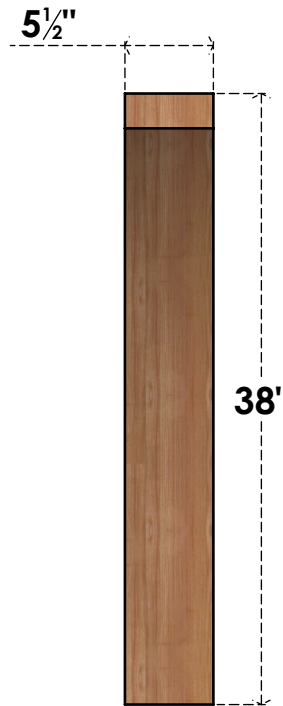

BRC06X30X38THR00SWR

5 1/2"W X 30"D X 38"H THORTON SMOOTH BRACE, WESTERN RED CEDAR

SIDE

FRONT

EKENA MILLWORK
 2300 WEST MAIN ST.
 CLARKSVILLE, TX 75426
 TOLL FREE: 866-607-0453
 WWW.EKENAMILLWORK.COM

NOTES

1. INSTALLATION TO BE COMPLETED IN ACCORDANCE WITH MANUFACTURER'S SPECIFICATIONS.
2. DRAWING MAY NOT BE TO SCALE
3. THIS DRAWING IS INTENDED FOR DESIGN AND PLANNING PURPOSES ONLY.
4. ALL INFORMATION CONTAINED HEREIN WAS CURRENT AT THE TIME OF DEVELOPMENT BUT MUST BE REVIEWED AND APPROVED BY THE PRODUCT MANUFACTURER TO BE CONSIDERED ACCURATE.
5. PRODUCTS ARE NOT KILN DRIED. THIS ITEM IS UNIQUE AND WILL CONTAIN THE NATURAL VARIATIONS THAT THE WOOD SPECIES OFFERS. THIS MAY RESULT IN VARIATIONS UP TO 1/4"