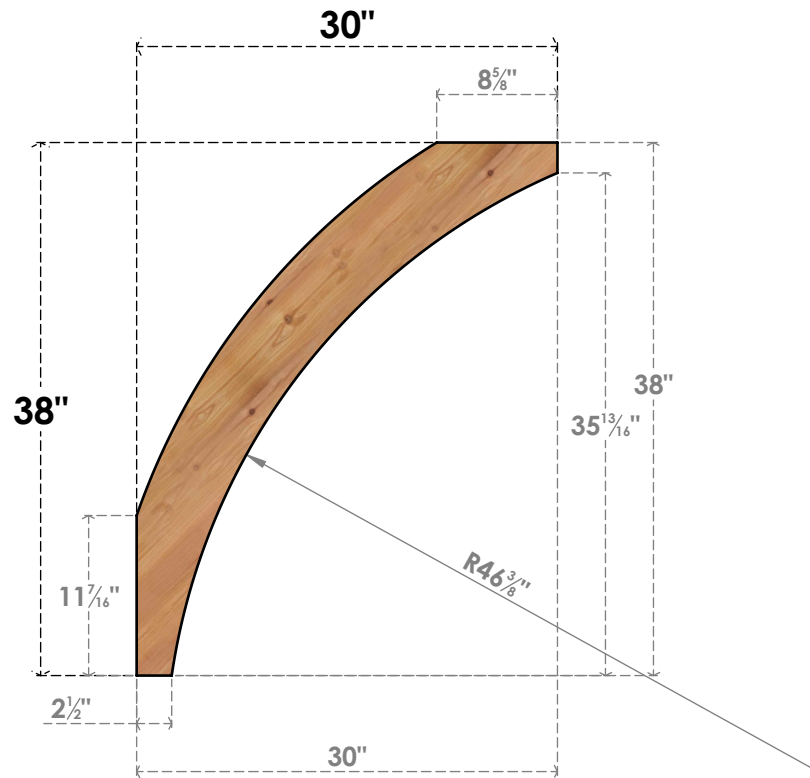

BRC06X30X38THR00SWR

5 1/2"W X 30"D X 38"H THORTON SMOOTH BRACE, WESTERN RED CEDAR

SIDE

FRONT

EKENA MILLWORK
 2300 WEST MAIN ST.
 CLARKSVILLE, TX 75426
 TOLL FREE: 866-607-0453
 WWW.EKENAMILLWORK.COM

NOTES

1. INSTALLATION TO BE COMPLETED IN ACCORDANCE WITH MANUFACTURER'S SPECIFICATIONS.
2. DRAWING MAY NOT BE TO SCALE
3. THIS DRAWING IS INTENDED FOR DESIGN AND PLANNING PURPOSES ONLY.
4. ALL INFORMATION CONTAINED HEREIN WAS CURRENT AT THE TIME OF DEVELOPMENT BUT MUST BE REVIEWED AND APPROVED BY THE PRODUCT MANUFACTURER TO BE CONSIDERED ACCURATE.
5. PRODUCTS ARE NOT KILN DRIED. THIS ITEM IS UNIQUE AND WILL CONTAIN THE NATURAL VARIATIONS THAT THE WOOD SPECIES OFFERS. THIS MAY RESULT IN VARIATIONS UP TO 1/4"