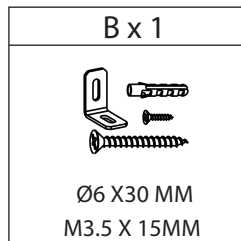

Tools:

Do Not Return This Product !
Contact our customer service team for help first.

1

C x 8

M6 X 50MM

2

Do Not Return This Product !
Contact our customer service team for help first.

3

NAIL

Do Not Return This Product !
Contact our customer service team for help first.

9

B x 1

Ø6 X30 MM
M3.5 X 15MM