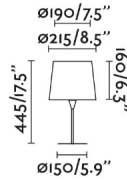

General characteristics

| | |
|--------------|---------|
| Fixation | Table |
| voltage | 120V |
| Hertz | 60Hz |
| Cable length | 0.02 ft |
| Switch type | On/Off |
| Max. Power | 15W |

Material

| | |
|----------------|---------|
| Body/Structure | Steel |
| Screen | Textile |