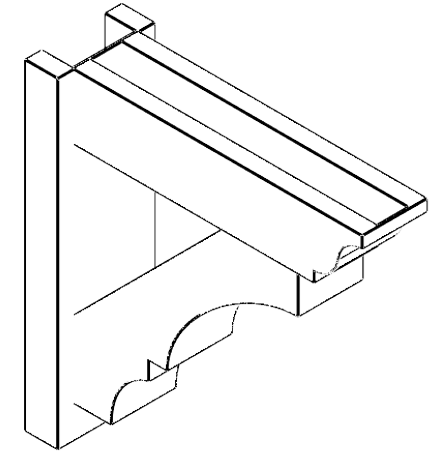

ITEM NUMBER: OUTUROC040X060X20000X20000X040X020X040BOA04RCPR

4"W TOP X 6"W BACK X 20"D X 20"H X 4"T TOP X 2"T BACK TIMBERTHANE ROUGH CEDAR BALBOA FAUX WOOD OPEN OUTLOOKER, TRADITIONAL TOP AND BLOCK BACK, 4"W CLOSED BRACE, PRIMED TAN

SIDE PROFILE

FRONT PROFILE

ISOMETRIC

GENERATED DATE : 07/05/2023

EKENA MILLWORK
2300 WEST MAIN ST.
CLARKSVILLE, TX 75426
TOLL FREE: 866-607-0453
WWW.EKENAMILLWORK.COM

NOTES

1. INSTALLATION TO BE COMPLETED IN ACCORDANCE WITH MANUFACTURER'S SPECIFICATIONS.
2. DRAWING MAY NOT BE TO SCALE
3. THIS DRAWING IS INTENDED FOR DESIGN AND PLANNING PURPOSES ONLY.
4. ALL INFORMATION CONTAINED HEREIN WAS CURRENT AT THE TIME OF DEVELOPMENT BUT MUST BE REVIEWED AND APPROVED BY THE PRODUCT MANUFACTURER TO BE CONSIDERED ACCURATE.
5. TIMBERTHANE ARCHITECTURAL PRODUCTS ARE MADE FROM HIGH DENSITY URETHANE AND COME FACTORY PRIMED