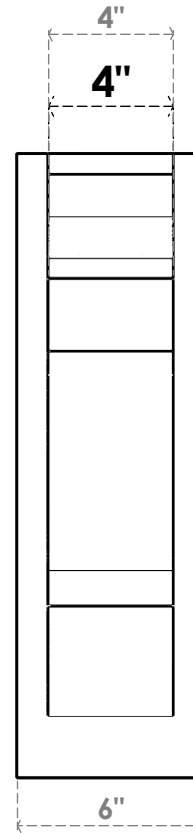

ITEM NUMBER: OUTUROC040X060X20000X20000X040X020X040BOA04RCPR

4"W TOP X 6"W BACK X 20"D X 20"H X 4"T TOP X 2"T BACK TIMBERTHANE ROUGH CEDAR BALBOA FAUX WOOD OPEN OUTLOOKER, TRADITIONAL TOP AND BLOCK BACK, 4"W CLOSED BRACE, PRIMED TAN

SIDE PROFILE

FRONT PROFILE

ISOMETRIC

GENERATED DATE : 07/05/2023

EKENA MILLWORK
2300 WEST MAIN ST.
CLARKSVILLE, TX 75426
TOLL FREE: 866-607-0453
WWW.EKENAMILLWORK.COM

NOTES

1. INSTALLATION TO BE COMPLETED IN ACCORDANCE WITH MANUFACTURER'S SPECIFICATIONS.
2. DRAWING MAY NOT BE TO SCALE
3. THIS DRAWING IS INTENDED FOR DESIGN AND PLANNING PURPOSES ONLY.
4. ALL INFORMATION CONTAINED HEREIN WAS CURRENT AT THE TIME OF DEVELOPMENT BUT MUST BE REVIEWED AND APPROVED BY THE PRODUCT MANUFACTURER TO BE CONSIDERED ACCURATE.
5. TIMBERTHANE ARCHITECTURAL PRODUCTS ARE MADE FROM HIGH DENSITY URETHANE AND COME FACTORY PRIMED