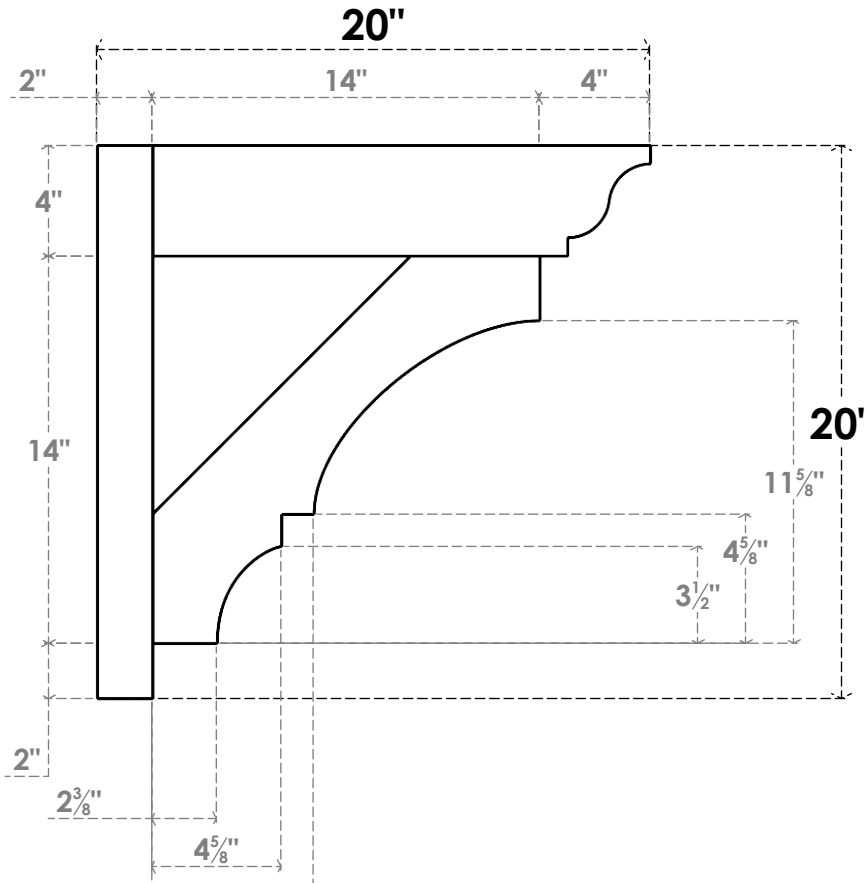

ITEM NUMBER: OUTUROC040X060X20000X20000X040X020X040BOA04RCPR

4"W TOP X 6"W BACK X 20"D X 20"H X 4"T TOP X 2"T BACK TIMBERTHANE ROUGH CEDAR BALBOA FAUX WOOD OPEN OUTLOOKER, TRADITIONAL TOP AND BLOCK BACK, 4"W CLOSED BRACE, PRIMED TAN

SIDE PROFILE

FRONT PROFILE

ISOMETRIC

GENERATED DATE : 07/05/2023

EKENA MILLWORK
2300 WEST MAIN ST.
CLARKSVILLE, TX 75426
TOLL FREE: 866-607-0453
WWW.EKENAMILLWORK.COM

NOTES

1. INSTALLATION TO BE COMPLETED IN ACCORDANCE WITH MANUFACTURER'S SPECIFICATIONS.
2. DRAWING MAY NOT BE TO SCALE
3. THIS DRAWING IS INTENDED FOR DESIGN AND PLANNING PURPOSES ONLY.
4. ALL INFORMATION CONTAINED HEREIN WAS CURRENT AT THE TIME OF DEVELOPMENT BUT MUST BE REVIEWED AND APPROVED BY THE PRODUCT MANUFACTURER TO BE CONSIDERED ACCURATE.
5. TIMBERTHANE ARCHITECTURAL PRODUCTS ARE MADE FROM HIGH DENSITY URETHANE AND COME FACTORY PRIMED