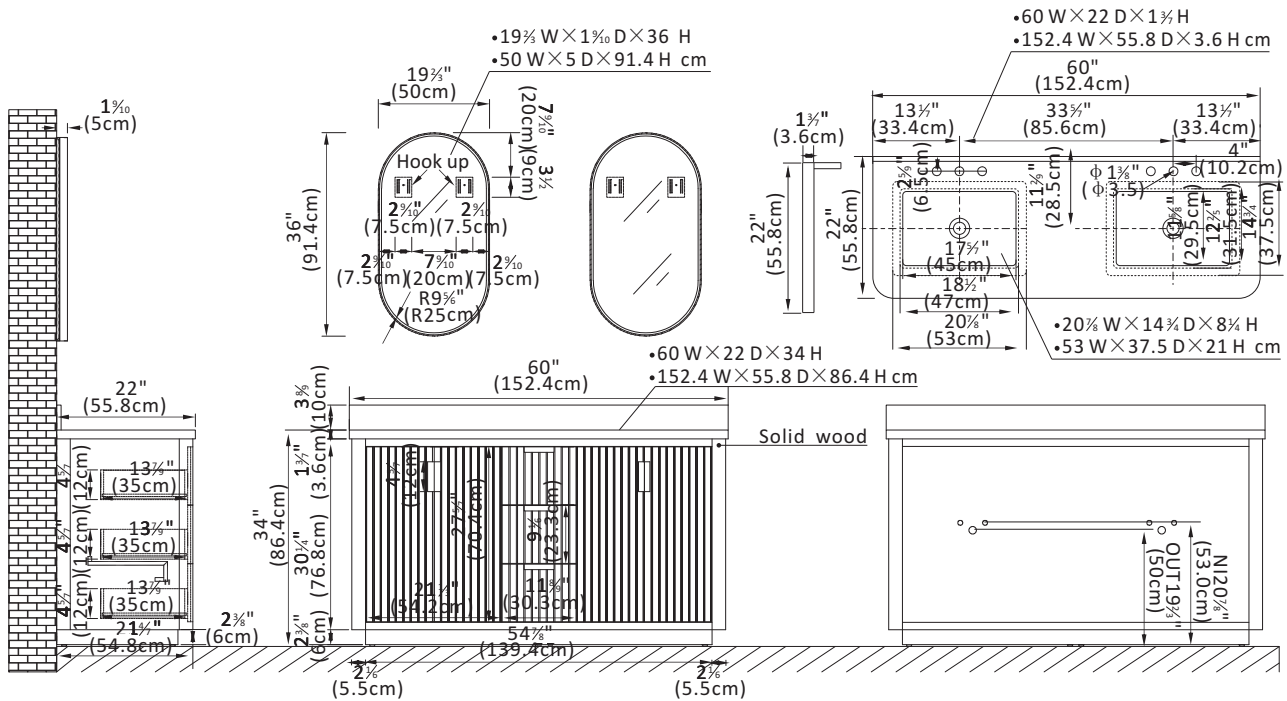

Vanity Collection

Features

- *Constructed of imported solid oak wood and plywood for superior durability and long-lasting beauty.
- *Available in your choice of a beautiful Fir Wood Black, Fir Wood White, or Fir Wood Grey finish to complement your décor.
- *Four soft-closing doors Includes interior shelf and three sturdy, soft-closing dovetail drawers offer ample space for all your toiletries.
- *Adjustable wooden drawer inserts allow you to keep toiletries and other items neatly organized.
- *Brushed Gold or Matte Black hardware adds a warm touch of style and contrast against the textured wood.
- *1.4"-thick, Lightning White or Reticulated Grey composite stone top lends a fresh and contemporary look, featuring 45-degree chamfered water retaining edges all around with backsplash.
- *Bright white ceramic undermount sink with overflow blends seamlessly with the stone vanity top.
- *Built-in UL-listed power and USB outlets offer a practical way to power beauty and grooming appliances.
- *Includes convenient hair dryer organizer that keeps your favorite tool within easy reach.
- *Double, oval, aluminum-framed mirrors complement the vanity and tie it all together. (Mirror Option)
- *Countertop has a pre-drilled, standard 8-inch widespread faucet holes.
- *High-quality hardware adds a touch of classic style and stunning contrast against the textured wood.
- *Designed for easy, no-hassle plumbing and faucet installation.
- *Freestanding bathroom vanity (without back panel) comes fully assembled for your convenience.
- *1-Year Manufacturer Warranty—purchase with 100% peace of mind.

Vanity Dimensions:

Item: #704160M-FB-LW/704160M-FW-RG/704160M-FY-LW

Cabinet: 59.2"W x 21.6"D x 32.6"H

Top: 60"W x 22"D x 1.4"H

Overall Dimensions: 60"W x 22"D x 34"H

Basin Depth: 8.3"

All specifications are subject to change without prior notice.