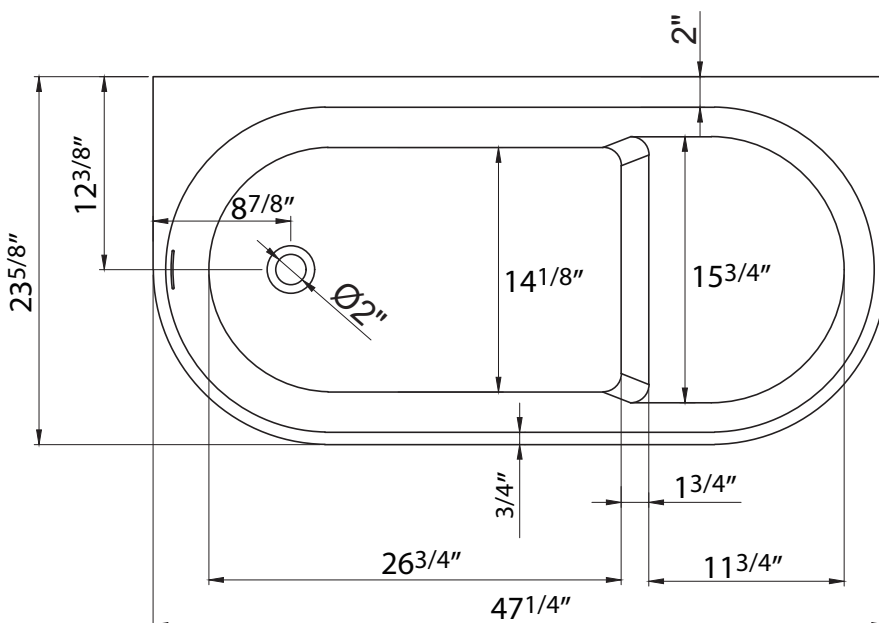

DIMENSION DETAILS

Freestanding Bathtub

MODEL No.ZVTUB61-47W

(Top View)

(Front View)