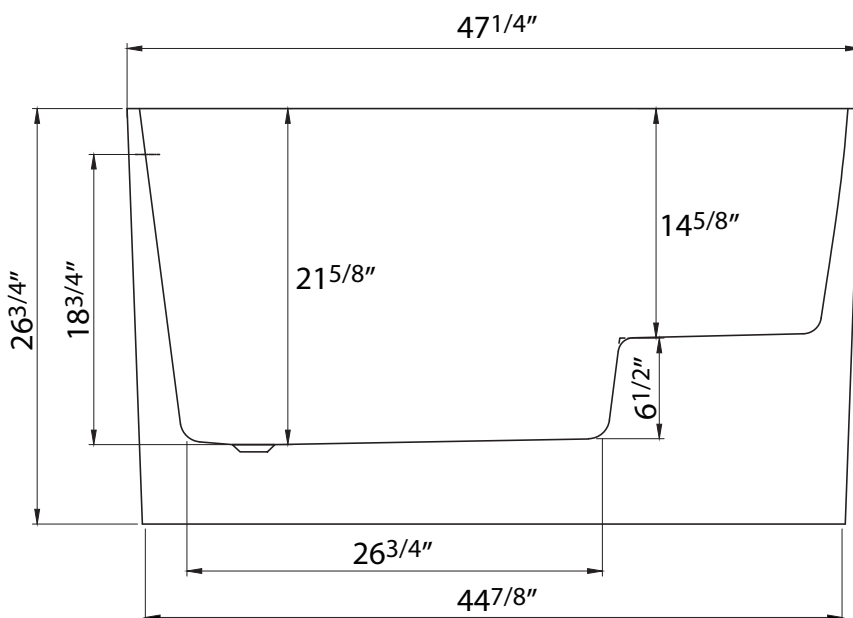

DIMENSION DETAILS

Freestanding Bathtub

MODEL No.ZVTUB61-47W

(Top View)

(Front View)