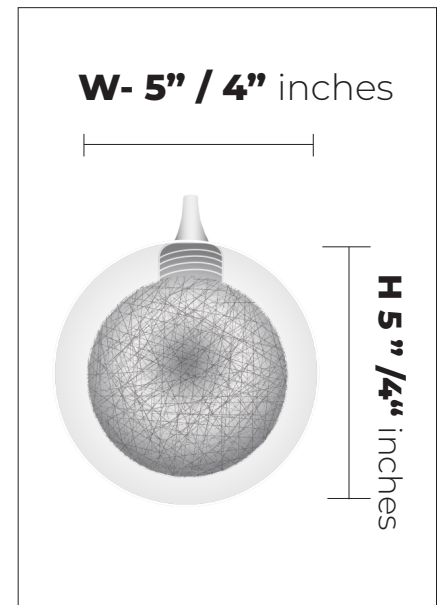

# GALILEE *Lighting*

26" inches

## **REFLECTION TWIGS**

CXYT1028

24 LIGHTS

144" Height

W- 5" / 4" inches

H 5" / 4" inches

**Bulbs**  
LED - G9 - Dimmable

# GALILEE *Lighting*

## **REFLECTION TWIGS**

CXYT1028

24 LIGHTS

**120" Height**

**Bulbs**  
LED - G9 - Dimmable