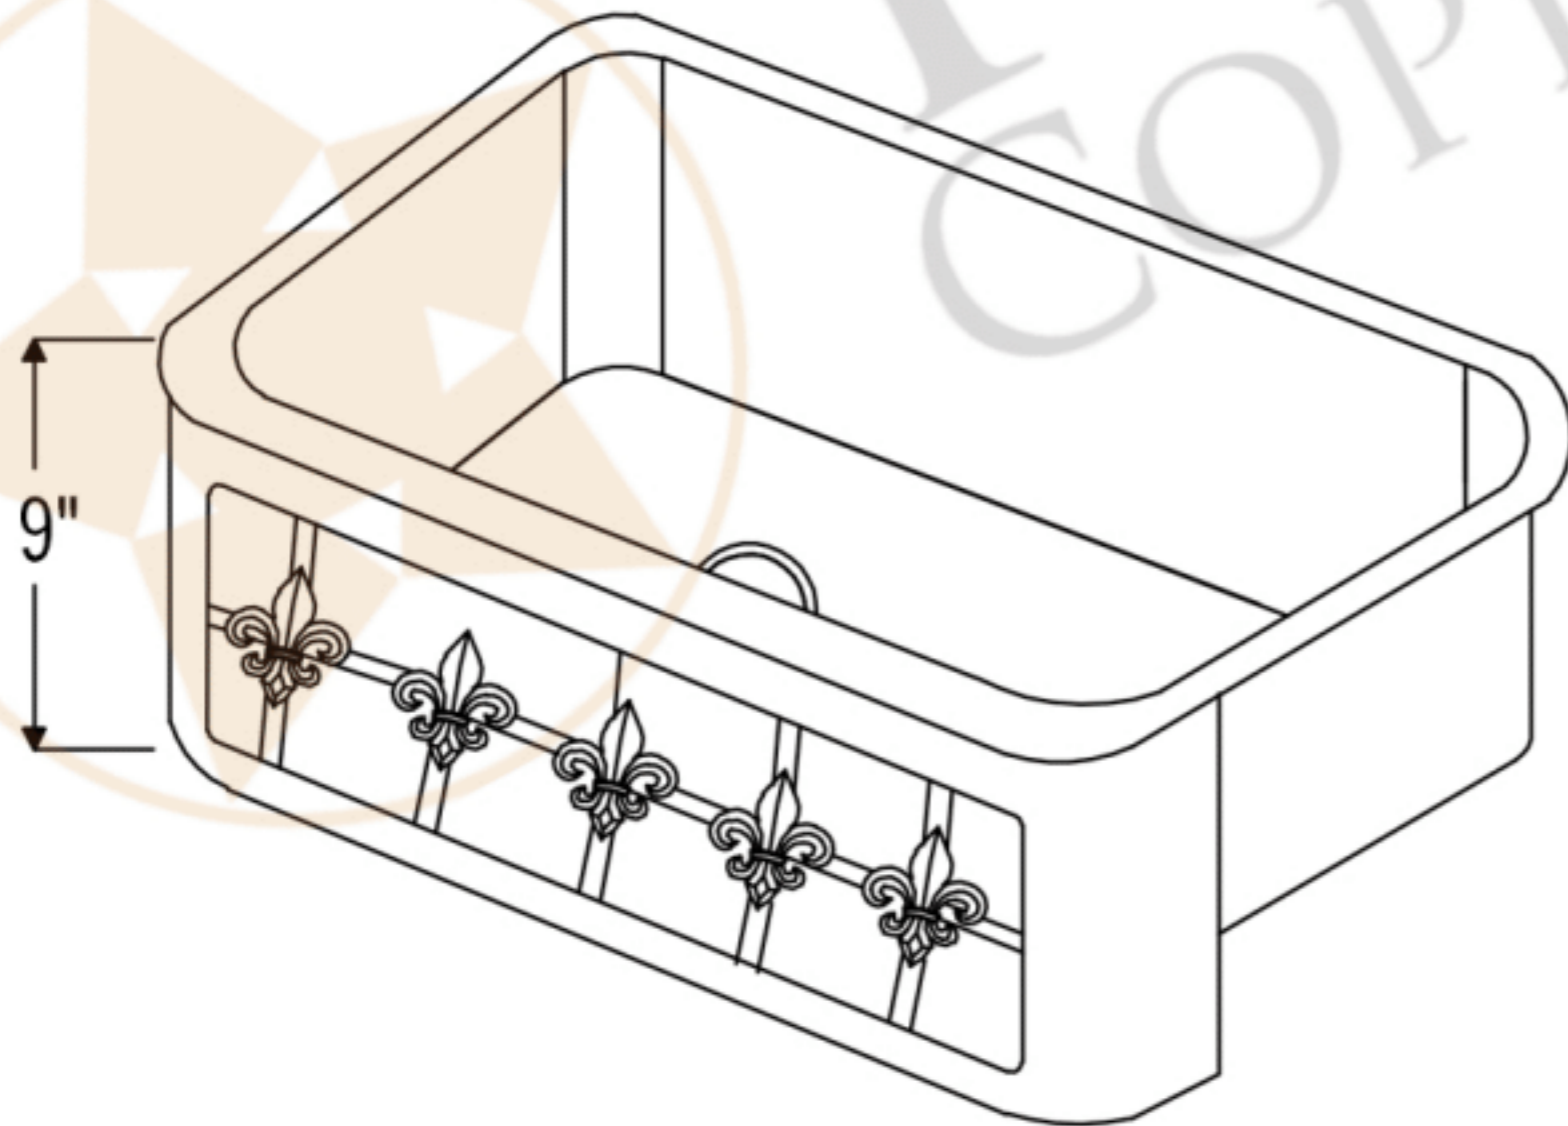

**PREMIER**  
COPPER PRODUCTS

**MODEL NUMBER: KASDB33229F-NB**

- \* Description: 33" Hammered Copper Kitchen Apron Single Basin Sink with Fleur De Lis Design & Apron Front Nickel Background
- \* Outer Dimension: 33" x 22" x 9"
- \* Inner Dimension: 31" x 19" x 9"
- \* Rim: Back, Left, Right - 1" / Front - 2"
- \* Drain Opening: 3.5"
- \* Finish: Oil Rubbed Bronze and Nickel
- \* Design: Fleur De Lis

CODE/STANDARD COMPLIANCE

\* IAPMO/cUPC LISTED

\* ORB: Oil Rubbed Bronze

THIS PRODUCT IS HAND CRAFTED, SMALL VARIANCES IN COLOR AND SIZE MAY OCCUR.  
DO NOT MAKE ANY INSTALLATION CUTS UNTIL YOU RECEIVE YOUR ITEM(S).