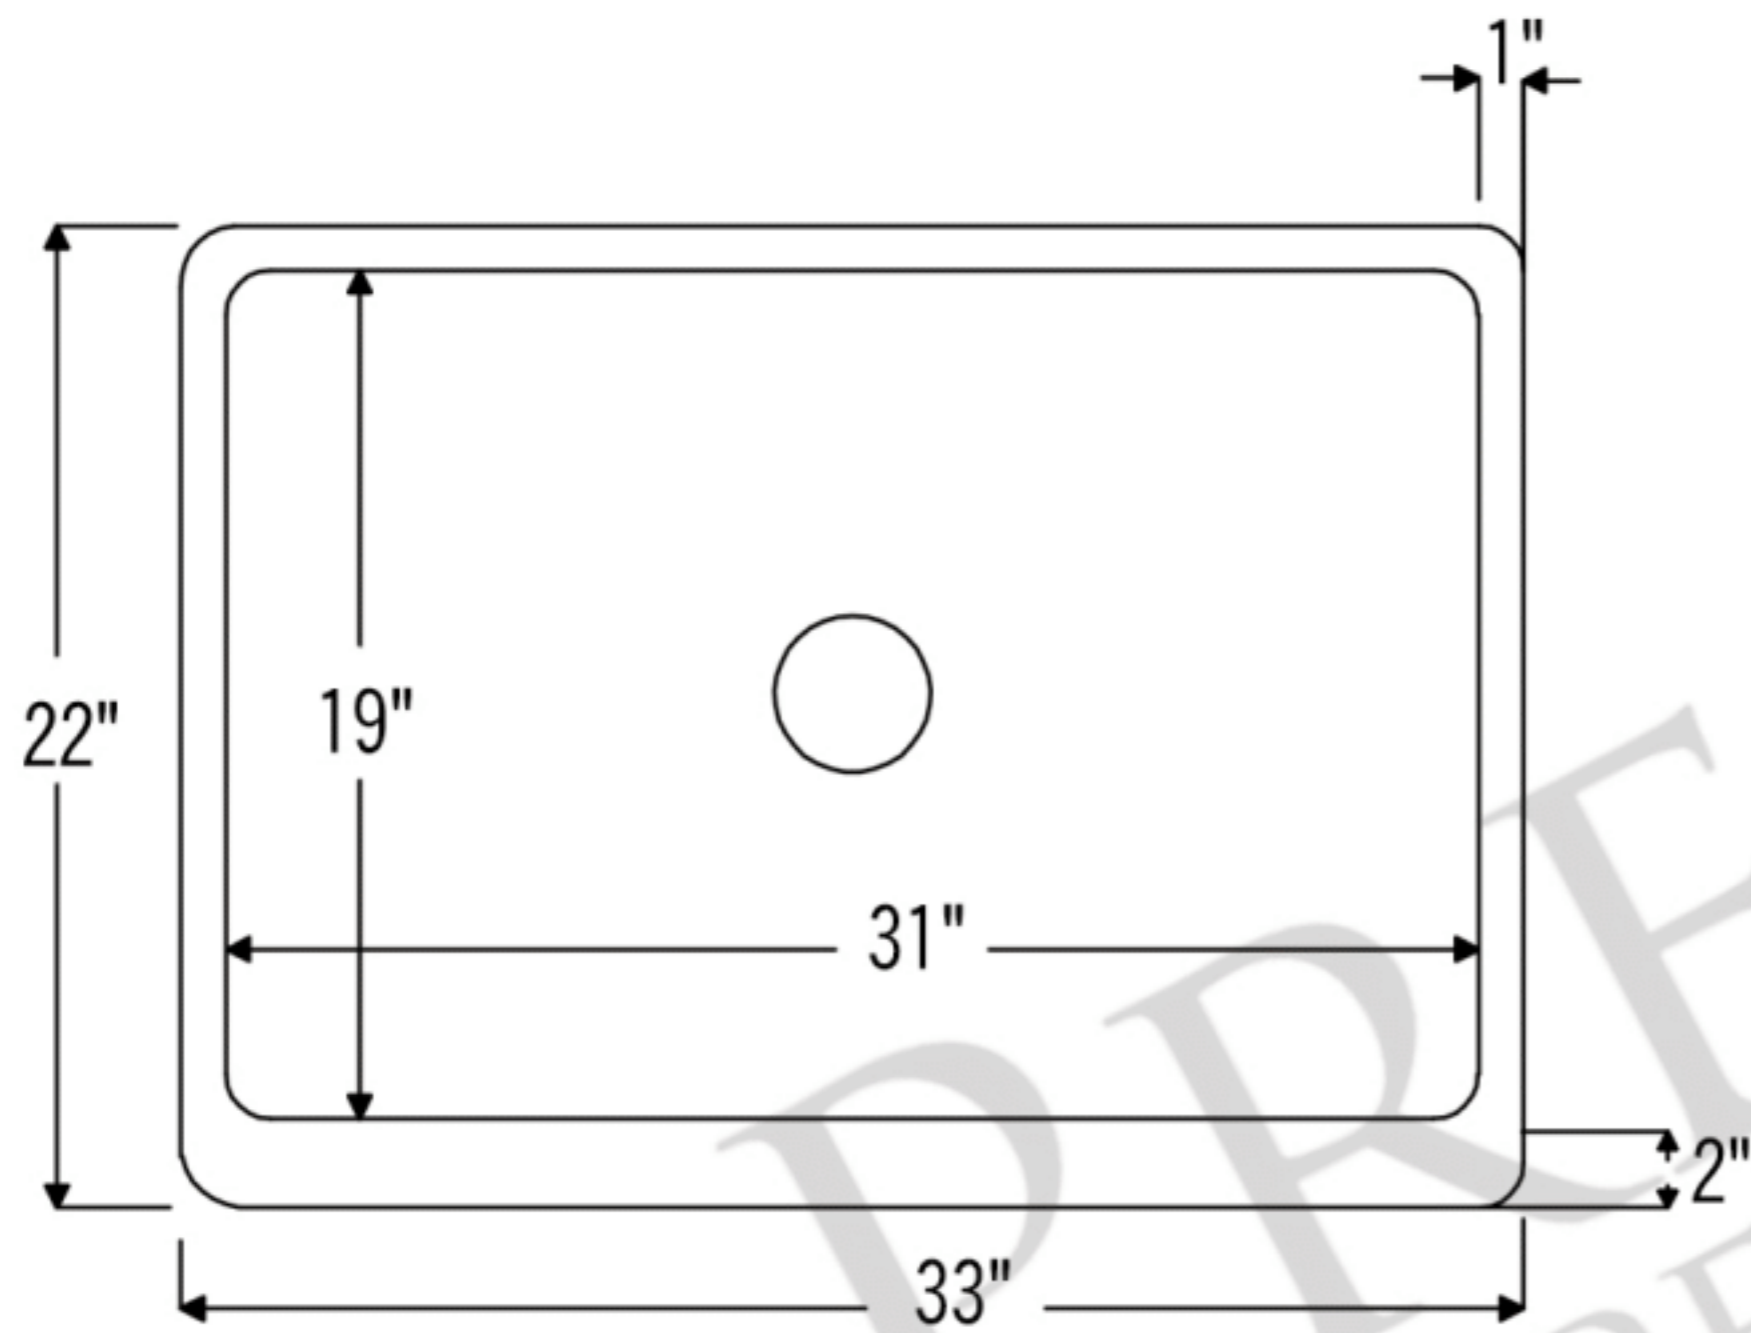

**PREMIER**  
COPPER PRODUCTS

**MODEL NUMBER: KASDB33229F-NB**

- \* Description: 33" Hammered Copper Kitchen Apron Single Basin Sink with Fleur De Lis Design & Apron Front Nickel Background
- \* Outer Dimension: 33" x 22" x 9"
- \* Inner Dimension: 31" x 19" x 9"
- \* Rim: Back, Left, Right - 1" / Front - 2"
- \* Drain Opening: 3.5"
- \* Finish: Oil Rubbed Bronze and Nickel
- \* Design: Fleur De Lis

CODE/STANDARD COMPLIANCE

\* IAPMO/cUPC LISTED

\* ORB: Oil Rubbed Bronze

THIS PRODUCT IS HAND CRAFTED, SMALL VARIANCES IN COLOR AND SIZE MAY OCCUR.  
DO NOT MAKE ANY INSTALLATION CUTS UNTIL YOU RECEIVE YOUR ITEM(S).