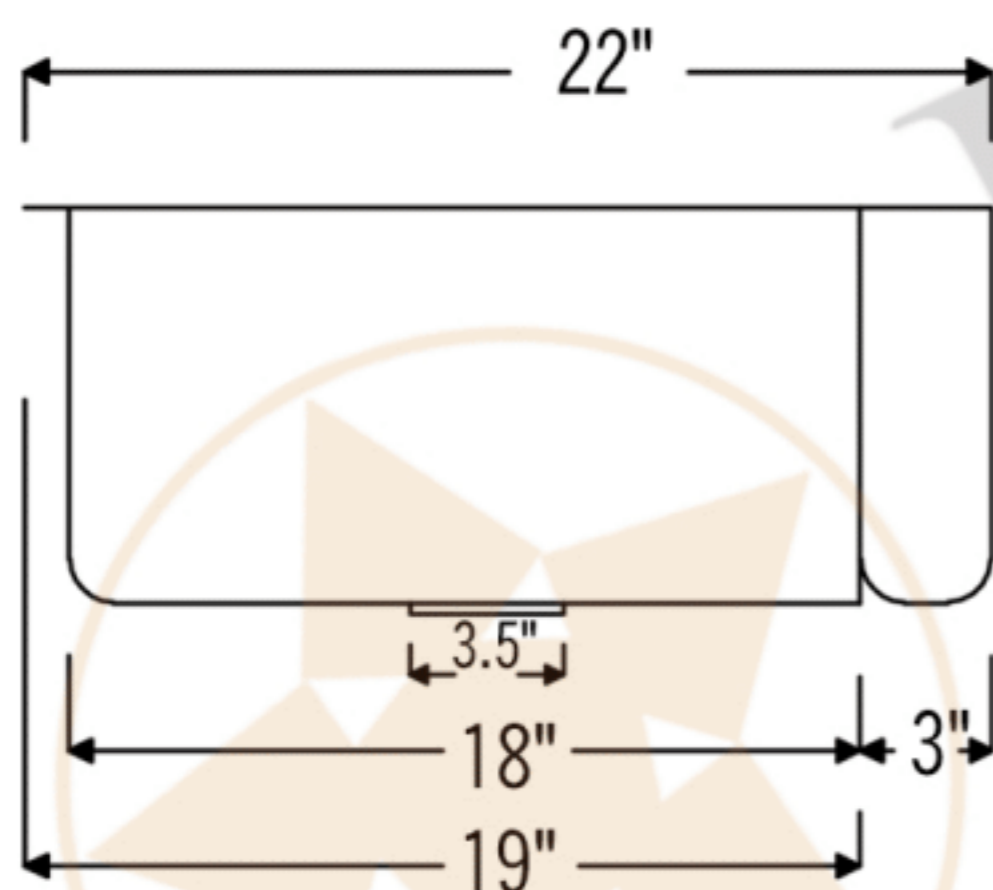

PREMIER
COPPER PRODUCTS

MODEL NUMBER: KASDB33229F-NB

- Description: 33" Hammered Copper Kitchen Apron Single Basin Sink with Fleur De Lis Design & Apron Front Nickel Background
- Outer Dimension: 33" x 22" x 9"
- Inner Dimension: 31" x 19" x 9"
- Rim: Back, Left, Right - 1" / Front - 2"
- Drain Opening: 3.5"
- Finish: Oil Rubbed Bronze and Nickel
- Design: Fleur De Lis

CODE/STANDARD COMPLIANCE

* IAPMO/cUPC LISTED

* ORB: Oil Rubbed Bronze

THIS PRODUCT IS HAND CRAFTED, SMALL VARIANCES IN COLOR AND SIZE MAY OCCUR.
DO NOT MAKE ANY INSTALLATION CUTS UNTIL YOU RECEIVE YOUR ITEM(S).