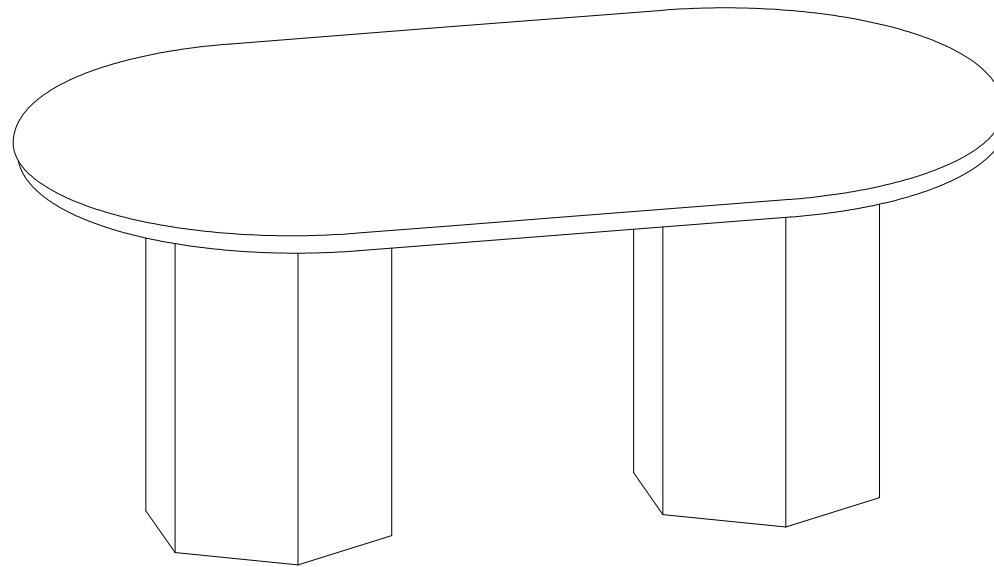

## **ASSEMBLY INSTRUCTIONS.**

SARTORIA DINING TABLE BLACK GRANITE

GK-1131-02-0

THANK YOU FOR YOUR PURCHASE!

### PARTS LIST

NO.	DESCRIPTION	IMAGE	QTY.
1.	TOP		1.
2.	BASE		2.