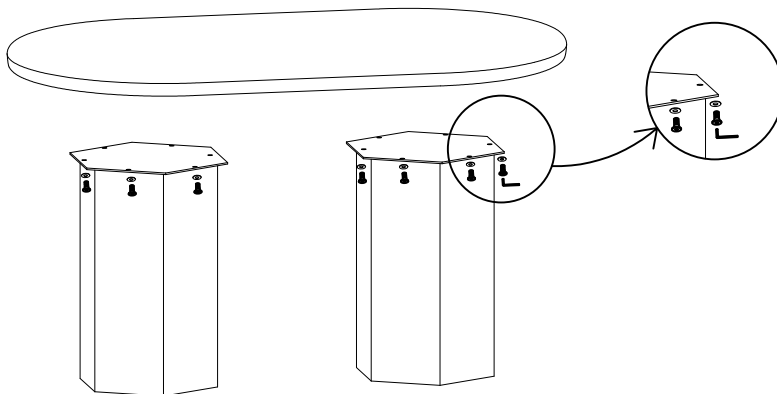

PARTS AND HARDWARE.

PARTS LIST

NO.	DESCRIPTION	IMAGE	QTY.
1.	TOP		1.
2.	BASE		2.

HARDWARE LIST

NO.	DESCRIPTION	IMAGE	QTY.
1.	ALLEN BOLT	 (Ø8X16 MM)	12.
2.	WASHER	 (10X25 MM)	12.
3.	ALLEN KEY	 (5X70 MM)	1.

NOTES.

Thank you for purchasing this quality product!
Be sure to check all packing material carefully for
small part that may have come loose inside the
carton during shipping.

CAUTION: The item is heavy, assembly should be
performed by six people.

STEP 1.