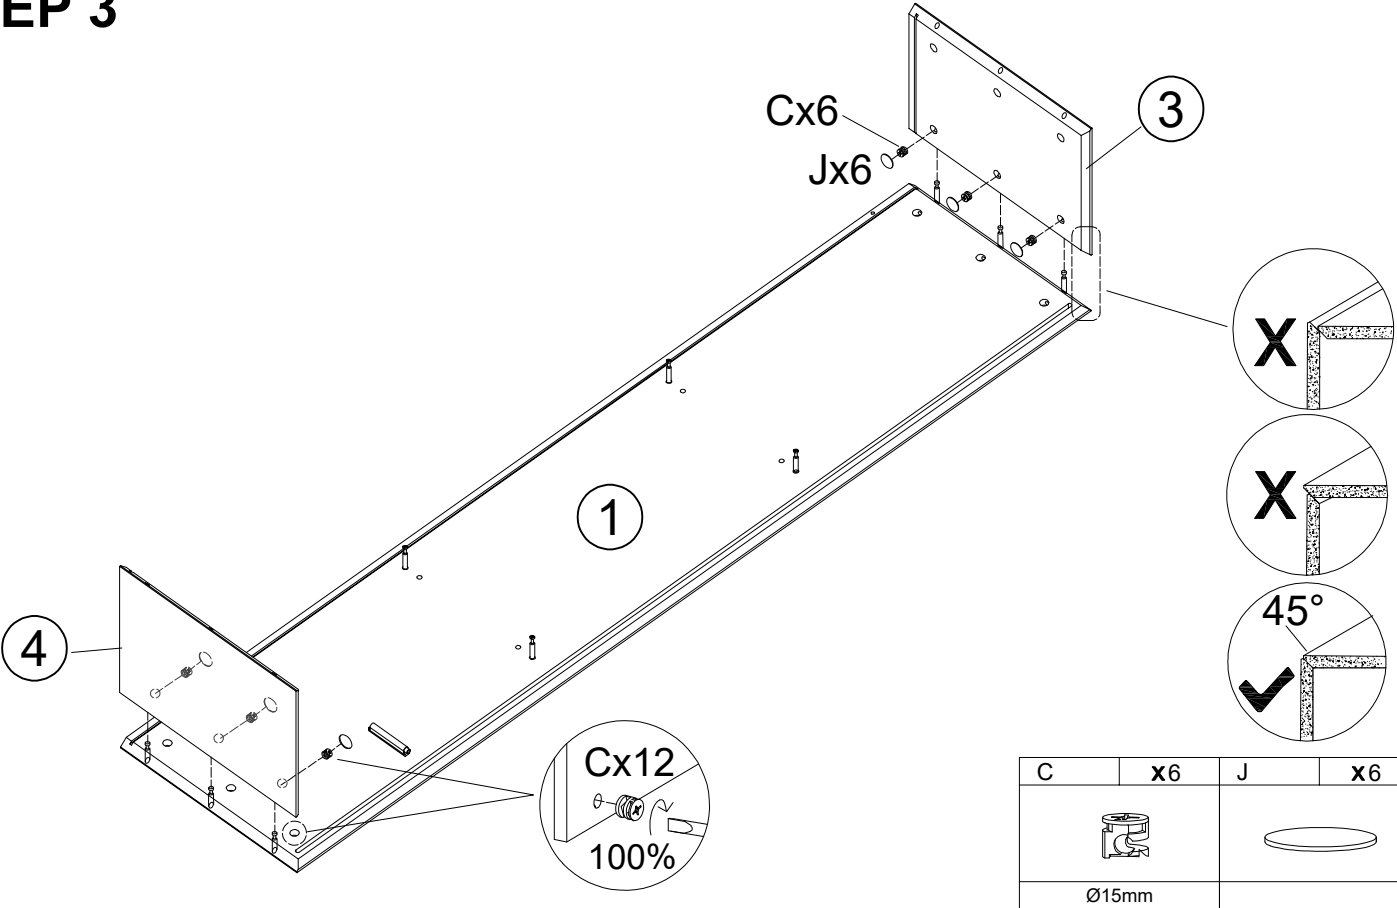

Assembly Instructions - Please keep for future reference.

TV STAND

DIMENSIONS

width-70.87inch
Depth-15.75inch
Height-17.72inch

Important - Please read these instructions fully before starting assembly.

components - fittings

Assembly Instructions

Assembly Instructions

STEP 1

A	x6	B	x4	C	x6	E	x2	G	x1
M6x45mm		M6x35mm		Ø15mm		M3.5x14mm			

STEP 2

A	x6	C	x6
M6x45mm		Ø15mm	

Assembly Instructions

STEP 3

STEP 4

Assembly Instructions

STEP 5

STEP 6

C	x6	D	x4	J	x9	N	x4
Ø15mm		Φ8x30mm					M4x40mm

Assembly Instructions

STEP 7

STEP 8