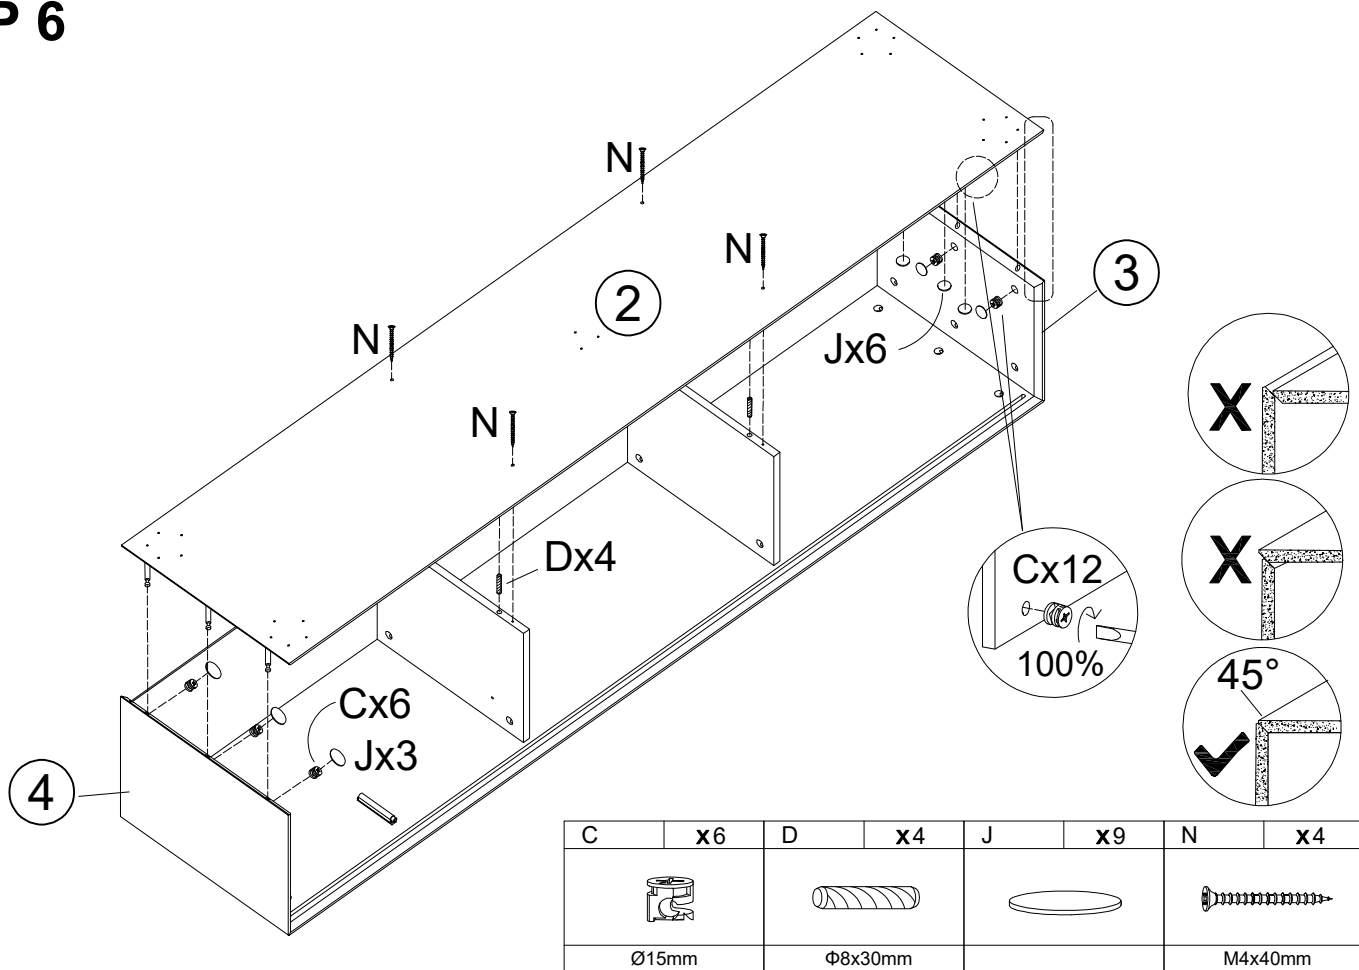

Assembly Instructions - Please keep for future reference.

TV STAND

DIMENSIONS

width-70.87inch
Depth-15.75inch
Height-17.72inch

Important - Please read these instructions fully before starting assembly.

components - fittings

Assembly Instructions

Assembly Instructions

STEP 1

A	x6	B	x4	C	x6	E	x2	G	x1
M6x45mm		M6x35mm		Ø15mm		M3.5x14mm			

STEP 2

A	x6	C	x6
M6x45mm		Ø15mm	

Assembly Instructions

STEP 3

STEP 4

Assembly Instructions

STEP 5

STEP 6

C	x6	D	x4	J	x9	N	x4
Ø15mm		Φ8x30mm					M4x40mm

Assembly Instructions

STEP 7

STEP 8

Assembly Instructions

STEP 9

E	x4	CL	x1	CR	x1
					
M3.5x14mm		300mm		300mm	

STEP 10

E	x28	P	x4	Q	x2	R	x2
		 					
M3.5x14mm						M4x18mm	

Assembly Instructions

STEP 11

E	x12	F	x12
			
M3.5x14mm			