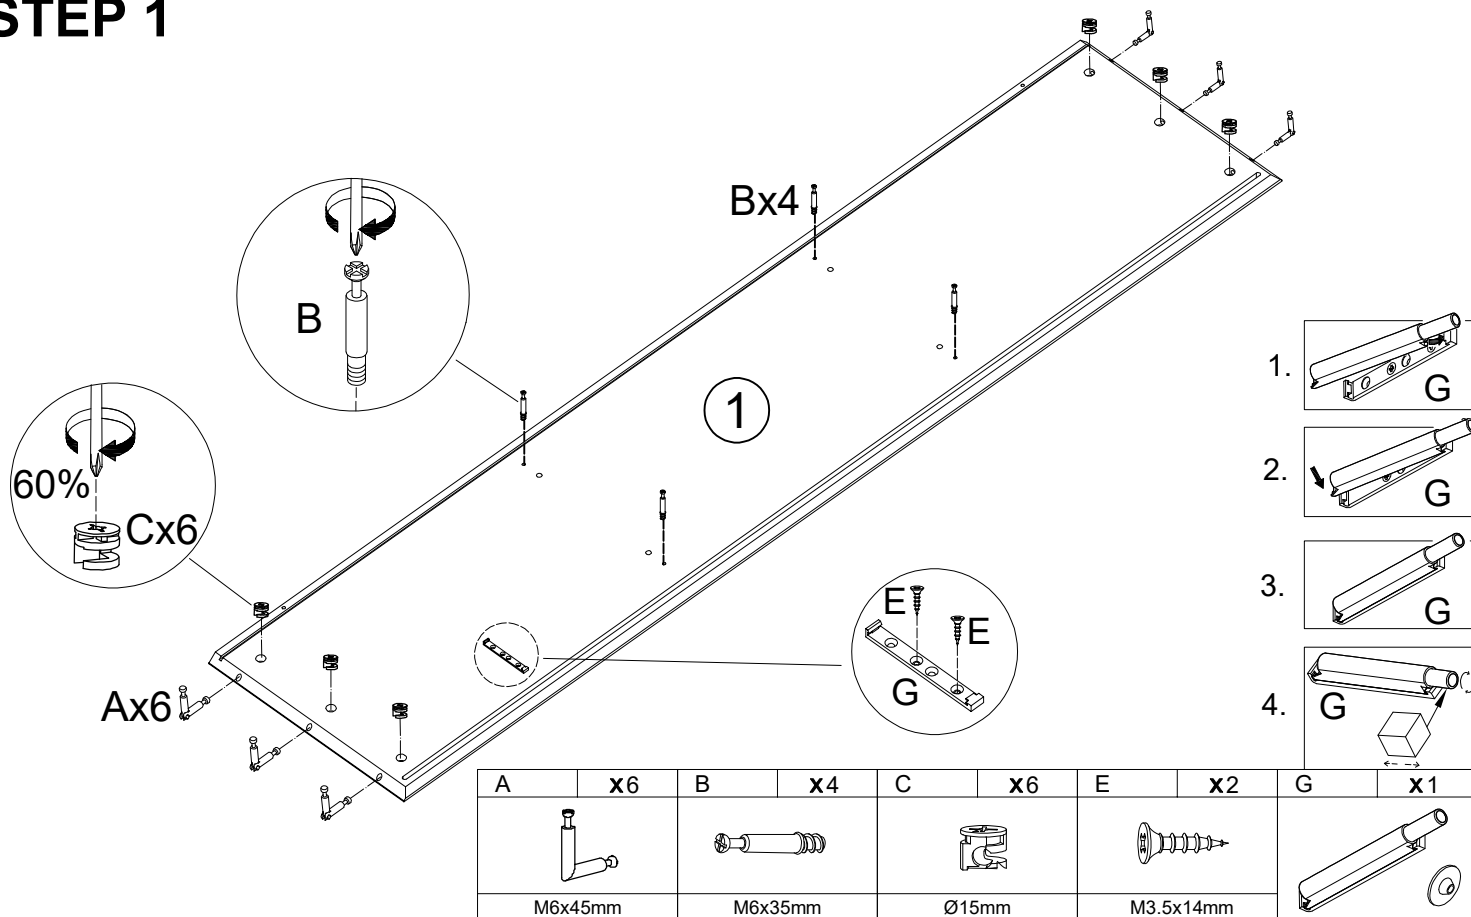

Assembly Instructions - Please keep for future reference.

TV STAND

DIMENSIONS

width-70.87inch
Depth-15.75inch
Height-17.72inch

Important - Please read these instructions fully before starting assembly.

components - fittings

Hardware-Liste

<p>A X 12</p>  <p>M6x45mm</p>	<p>B X 9</p>  <p>M6x35mm</p>	<p>C X 33</p>  <p>Φ15mm</p>	<p>D X 8</p>  <p>Φ8x30mm</p>
<p>E X 74</p>  <p>M3.5x14mm</p>	<p>F X 12</p> 	<p>G X 1</p> 	<p>H X 4</p> 
<p>I X 1</p> 	<p>J X 21</p>  <p>Ø20mm</p>	<p>K X 2</p>  <p>M4x12mm</p>	<p>L X 2</p> 
<p>M X 2</p> 	<p>N X11</p>  <p>M4x40mm</p>	<p>O X 1</p> 	<p>P X 4</p>  <p>P1 P2</p>
<p>Q X 2</p> 	<p>R X 2</p>  <p>M4x18mm</p>	<p>S X 4</p> 	<p>CL X 1</p>  <p>300mm</p>
<p>CR X 1</p>  <p>300mm</p>	<p>DL X 1</p>  <p>300mm</p>	<p>DR X 1</p>  <p>300mm</p>	

Assembly Instructions

Assembly Instructions

STEP 1

A	x6	B	x4	C	x6	E	x2	G	x1
M6x45mm		M6x35mm		Ø15mm		M3.5x14mm			

STEP 2

A	x6	C	x6
M6x45mm		Ø15mm	

Assembly Instructions

STEP 3

STEP 4

Assembly Instructions

STEP 5

STEP 6

C	x6	D	x4	J	x9	N	x4
Ø15mm		Φ8x30mm					M4x40mm

Assembly Instructions

STEP 7

STEP 8